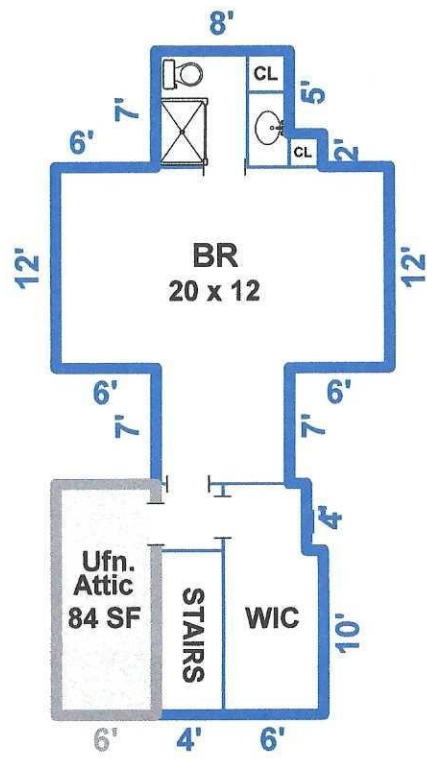

445 CAMPTOWN RD. BREVARD, NC 28712

**HEATED LIVING AREA**

MAIN LEVEL = 2033 SF

SECOND LEVEL = 492 SF

**TOTAL = 2525 SF**

Interior sketches are for illustration purposes only.

Prepared by Diane L. Jetton, HMS (828)553-0171

Main Level  
2033 SF

Interior sketches are for illustration purposes only.

Prepared by Diane L. Jetton, HMS (828)553-0171

Second Level  
492 SF

Interior sketches are for illustration purposes only.  
Prepared by Diane L. Jetton, HMS (828)553-0171