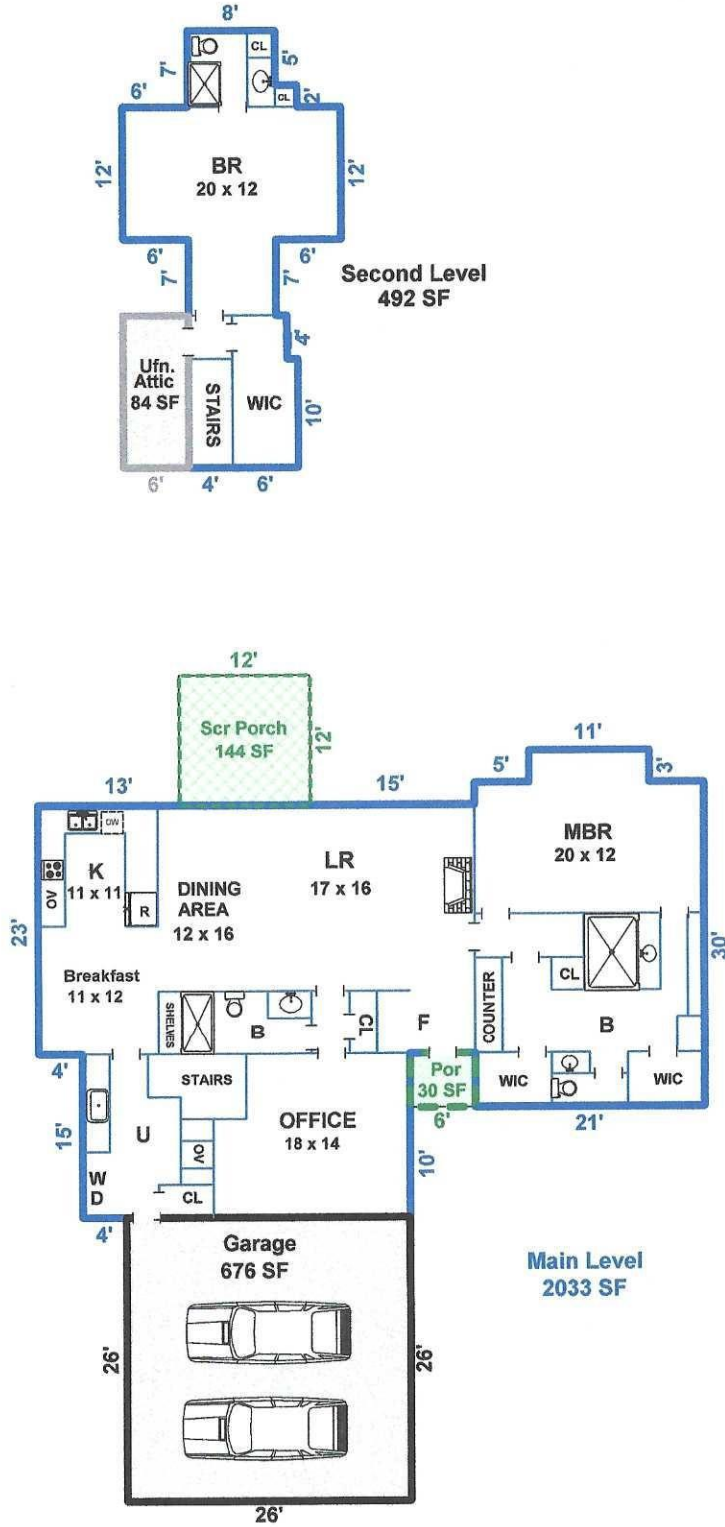

445 CAMPTOWN RD. BREVARD, NC 28712

**HEATED LIVING AREA**

MAIN LEVEL = 2033 SF

SECOND LEVEL = 492 SF

**TOTAL = 2525 SF**

Interior sketches are for illustration purposes only.

Prepared by Diane L. Jetton, HMS (828)553-0171

Main Level  
2033 SF

Interior sketches are for illustration purposes only.

Prepared by Diane L. Jetton, HMS (828)553-0171

Second Level  
492 SF

Interior sketches are for illustration purposes only.  
Prepared by Diane L. Jetton, HMS (828)553-0171