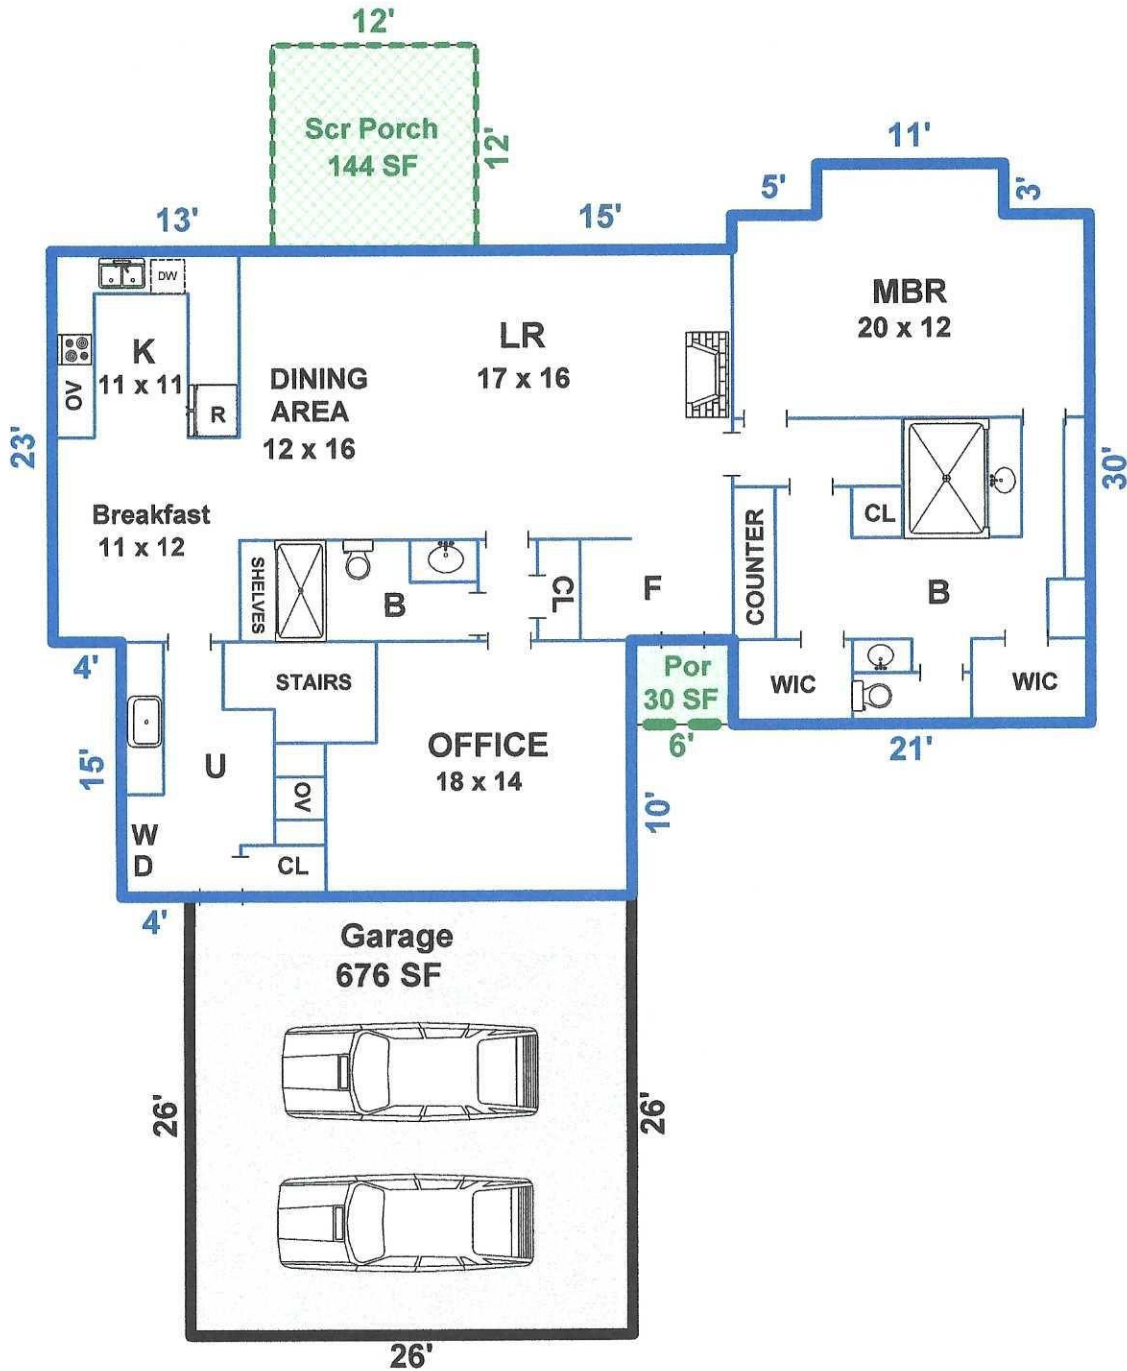

445 CAMPTOWN RD. BREVARD, NC 28712

**HEATED LIVING AREA**

MAIN LEVEL = 2033 SF

SECOND LEVEL = 492 SF

**TOTAL = 2525 SF**

Interior sketches are for illustration purposes only.

Prepared by Diane L. Jetton, HMS (828)553-0171

Main Level  
2033 SF

Interior sketches are for illustration purposes only.

Prepared by Diane L. Jetton, HMS (828)553-0171

Second Level  
492 SF

Interior sketches are for illustration purposes only.  
Prepared by Diane L. Jetton, HMS (828)553-0171