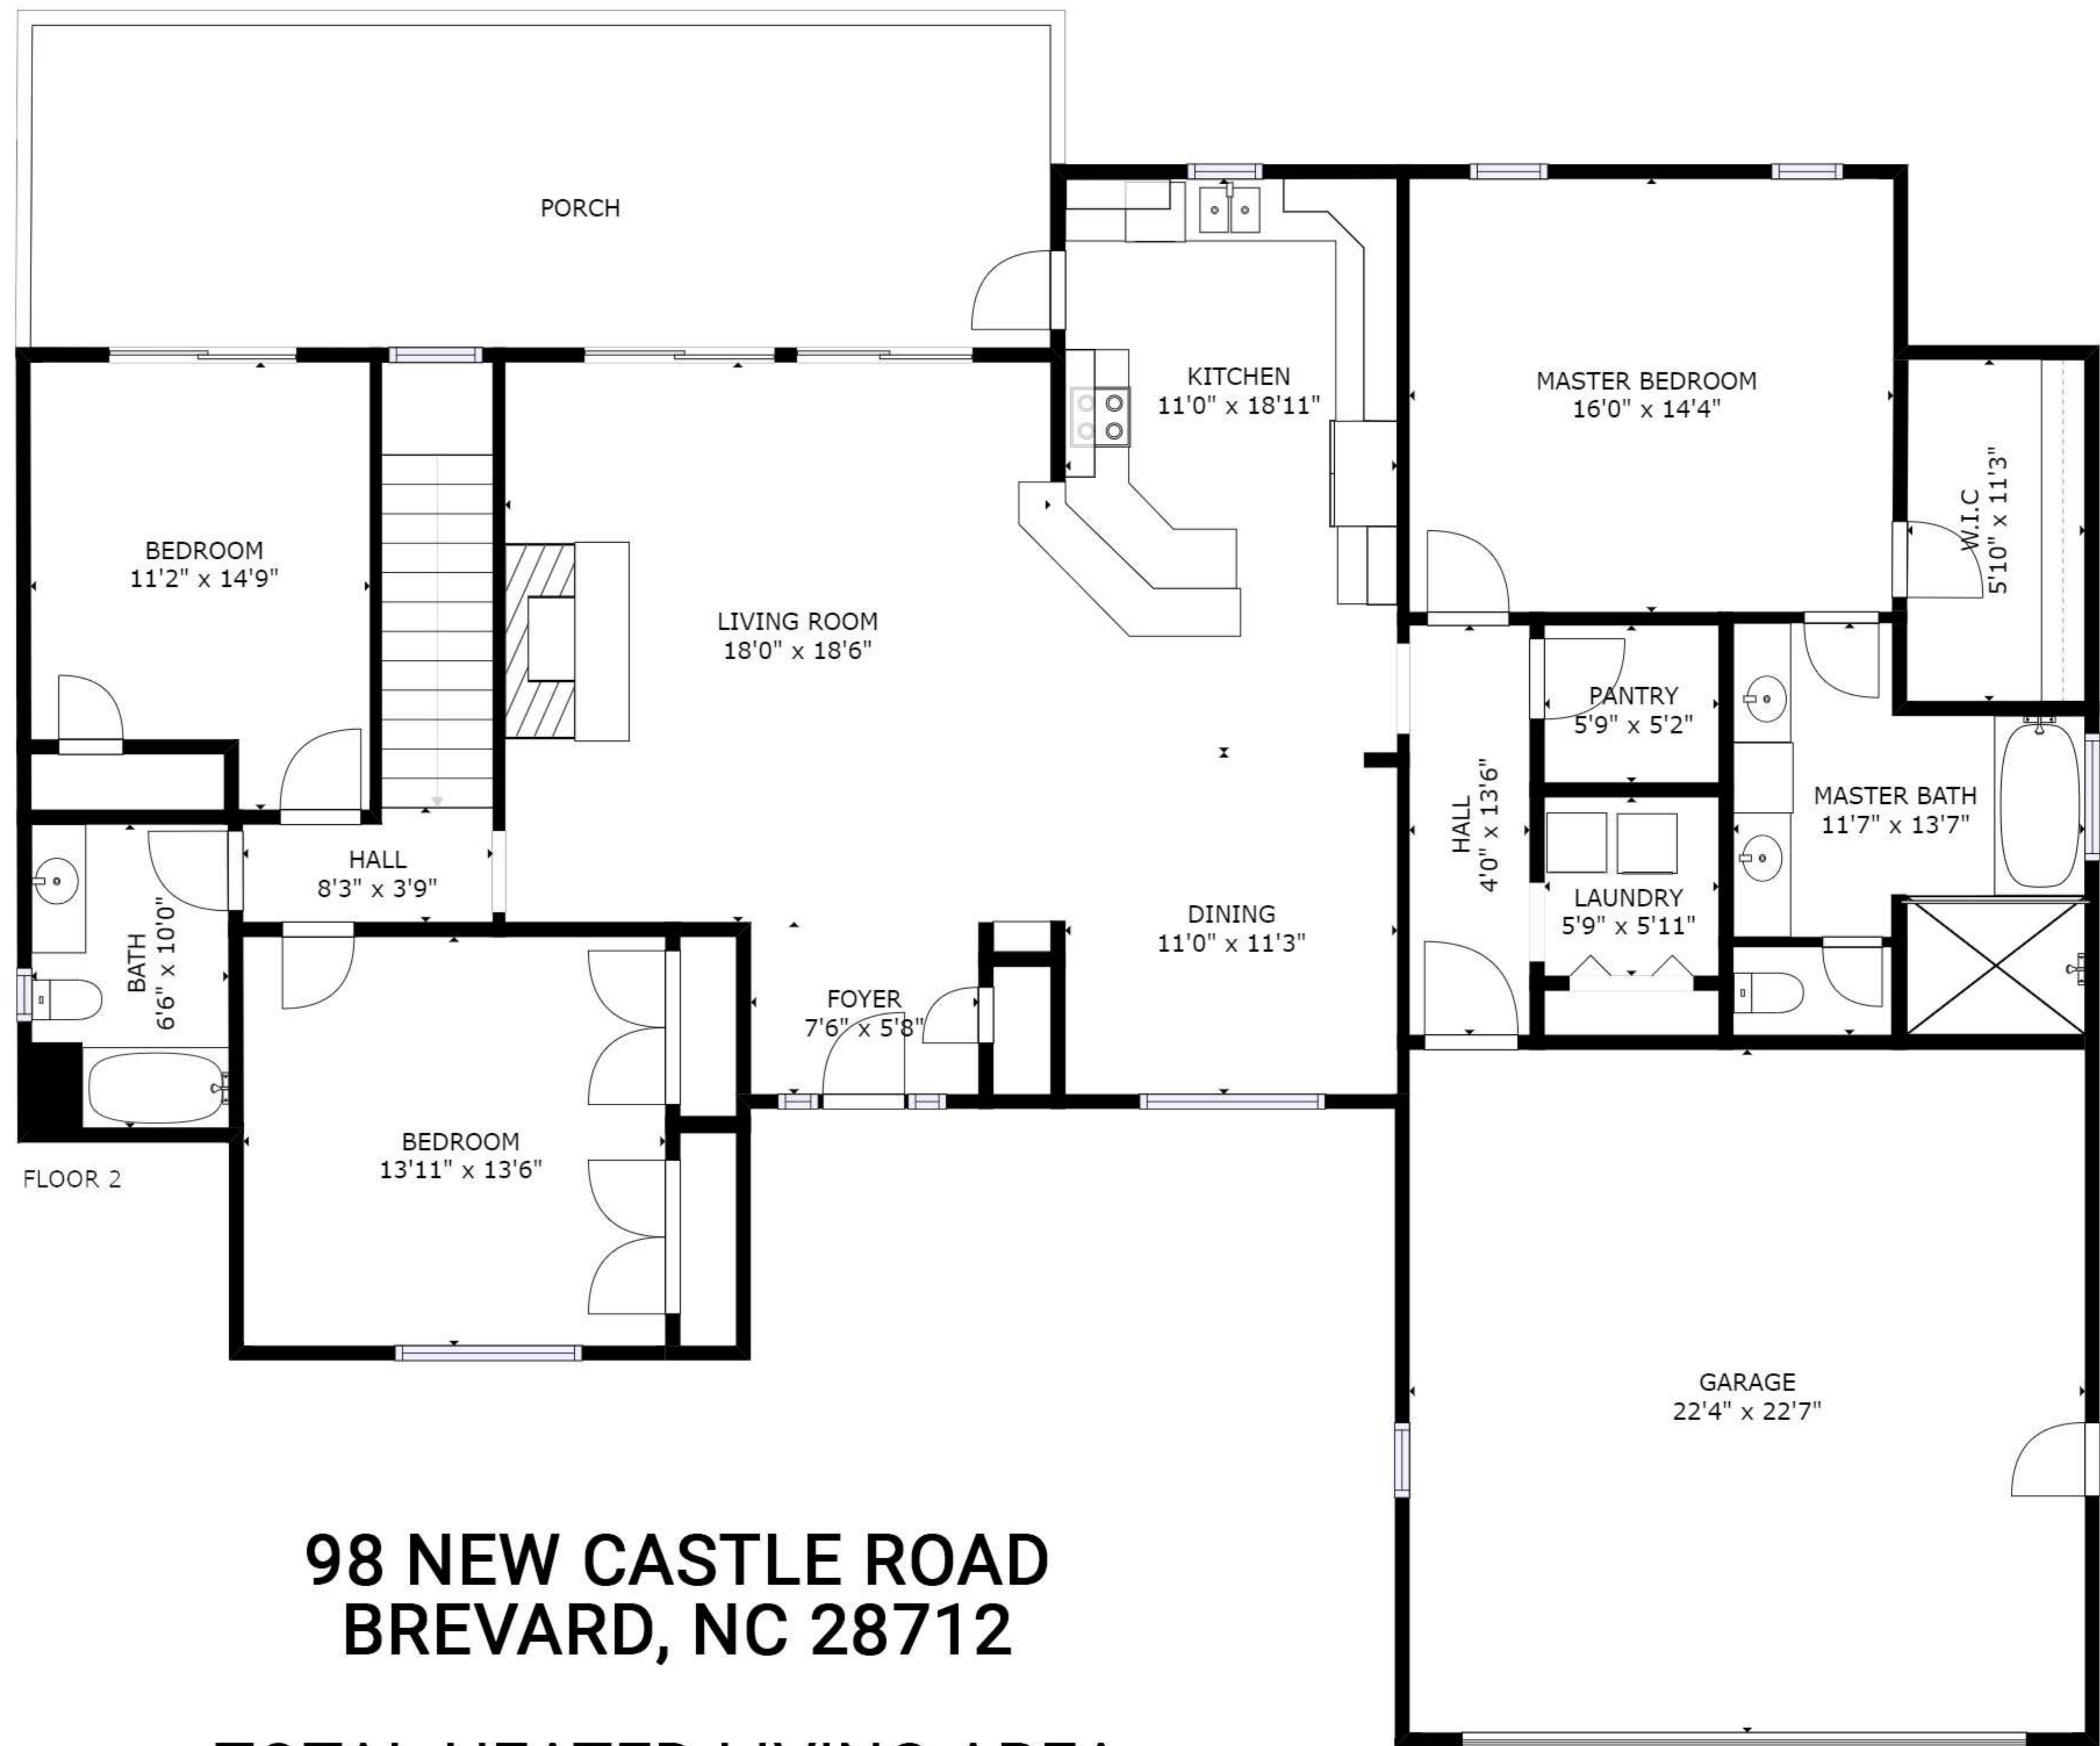

LOOKING GLASS REALTY

**98 NEW CASTLE ROAD
BREVARD, NC 28712**

TOTAL HEATED LIVING AREA:

**MAIN LEVEL = 2,008 SQ. FT.
BASEMENT LEVEL = 554 SQ. FT.**

TOTAL = 2,562 SQ. FT.

SIZES AND DIMENSIONS ARE APPROXIMATE, ACTUAL MAY VARY.