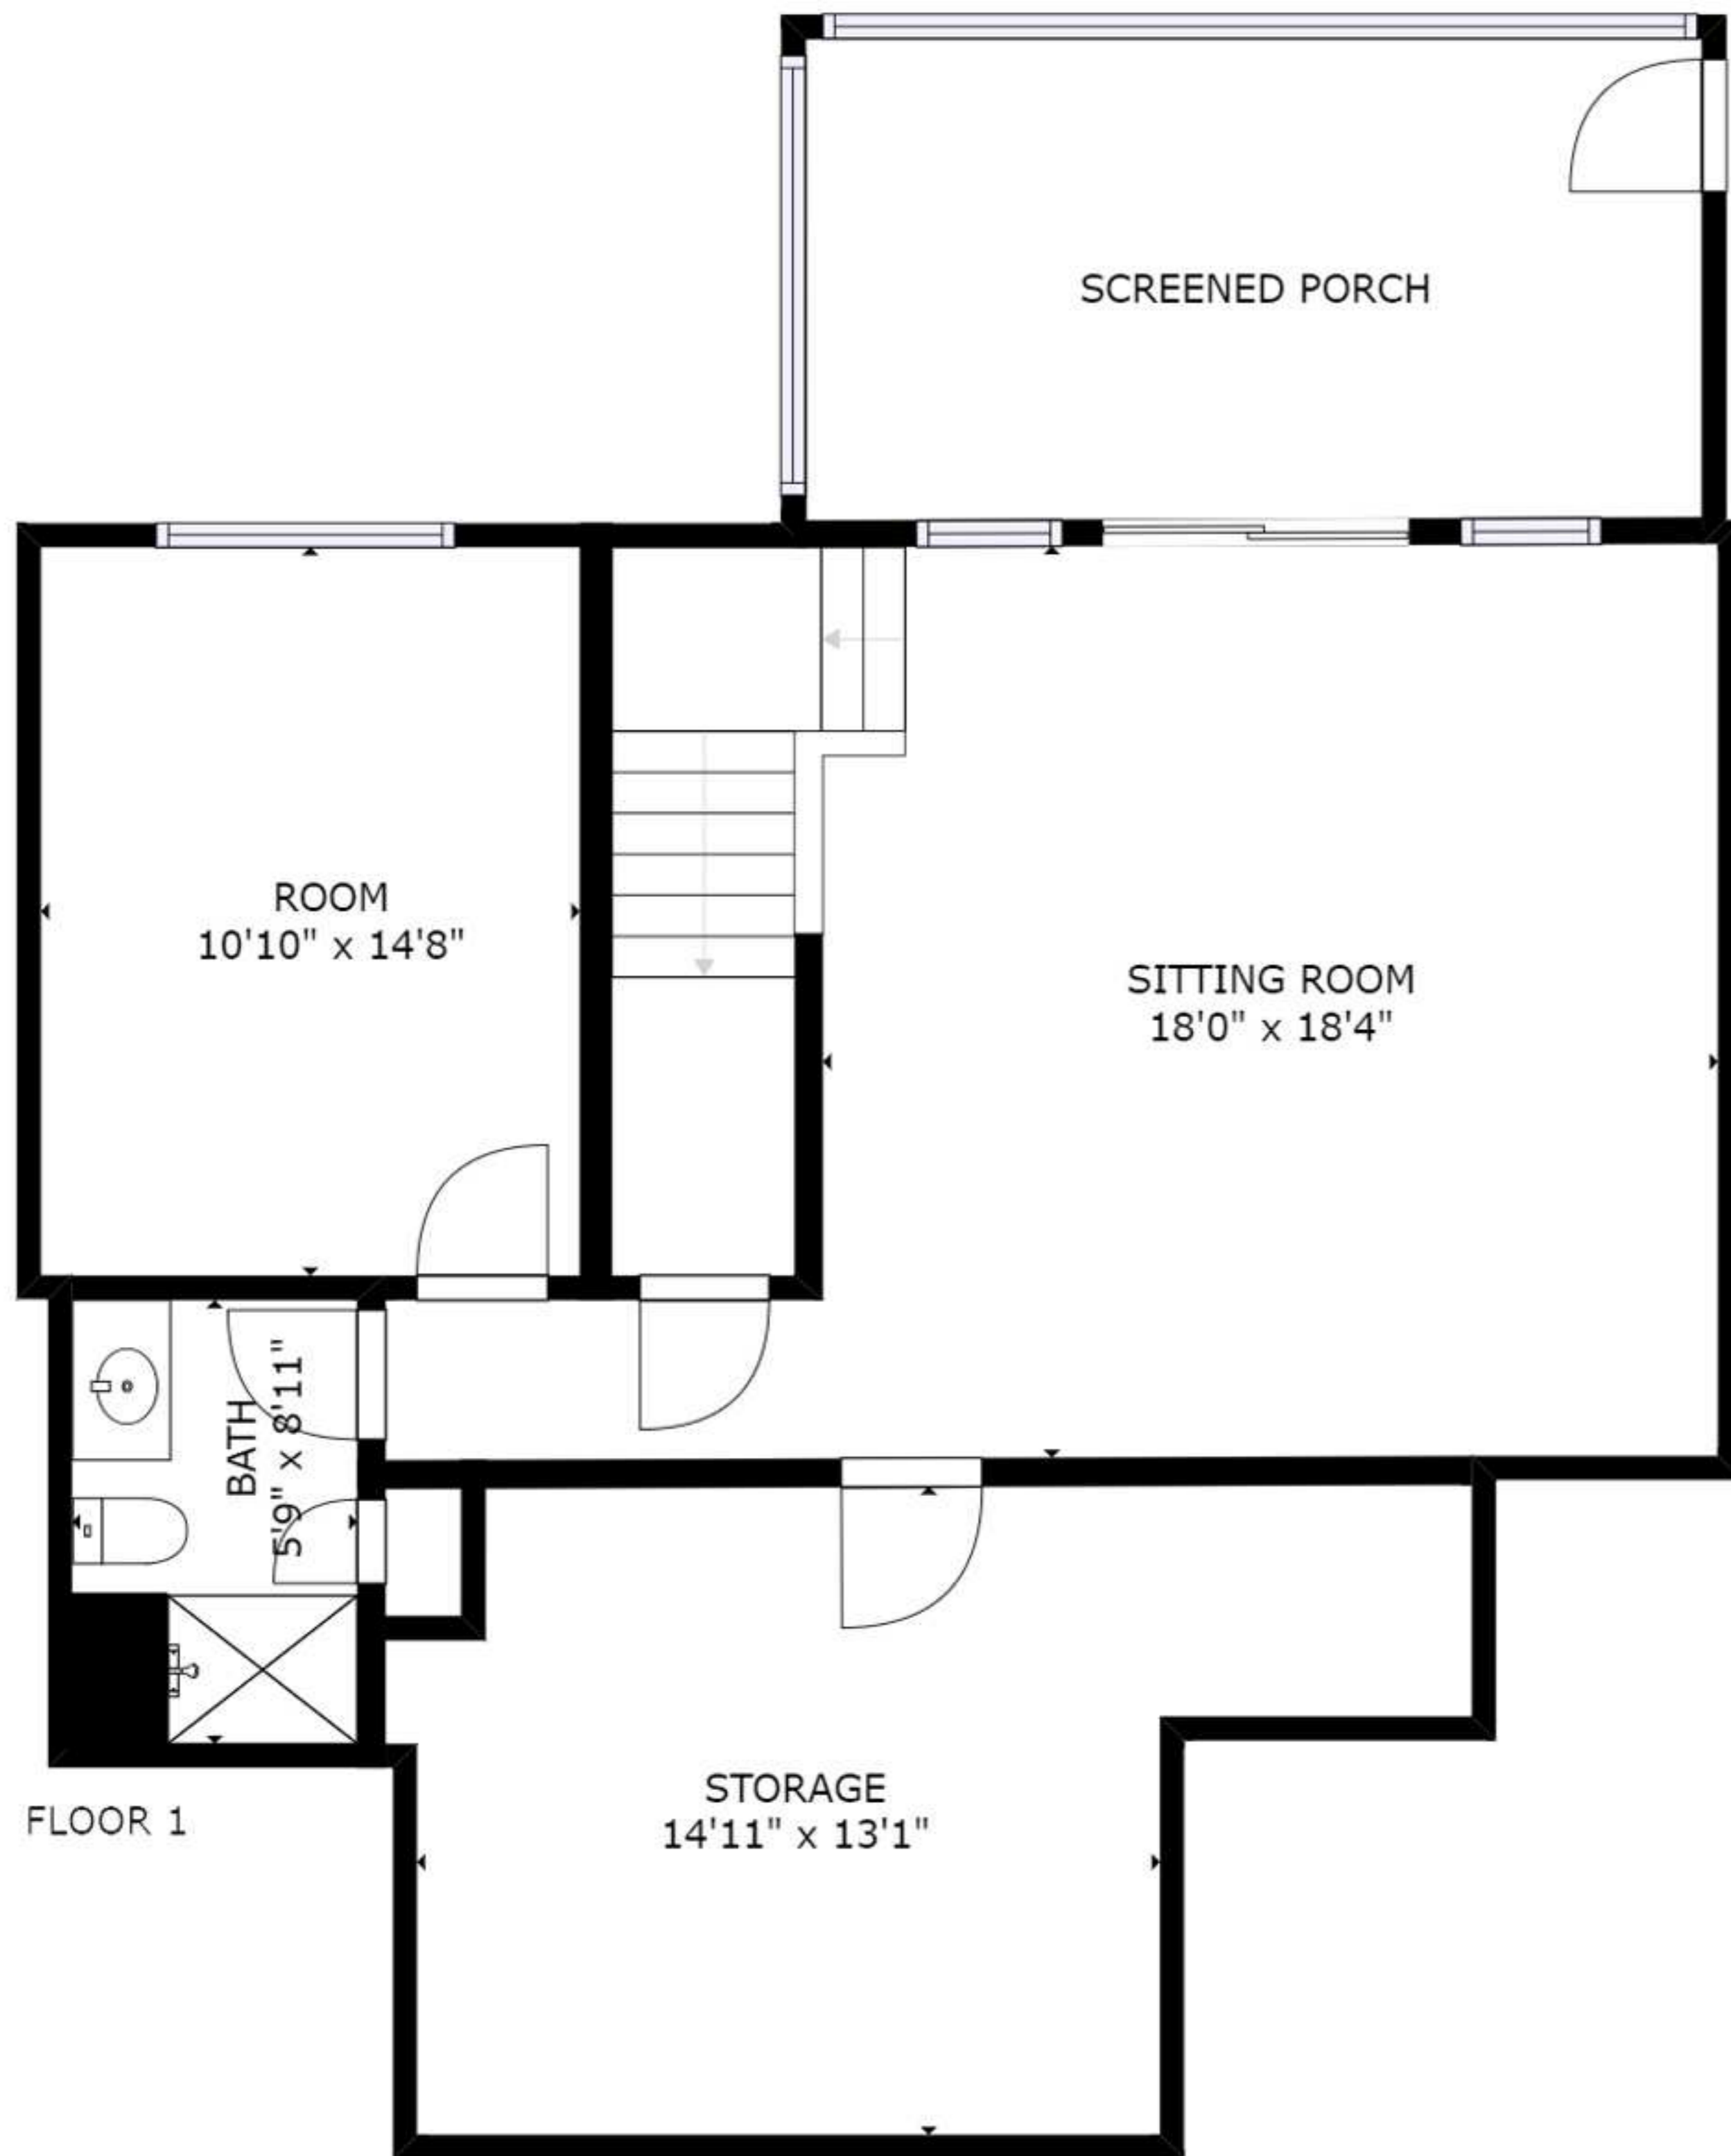

LOOKING GLASS REALTY

**98 NEW CASTLE ROAD
BREVARD, NC 28712**

TOTAL HEATED LIVING AREA:

**MAIN LEVEL = 2,008 SQ. FT.
BASEMENT LEVEL = 554 SQ. FT.**

TOTAL = 2,562 SQ. FT.

SIZES AND DIMENSIONS ARE APPROXIMATE, ACTUAL MAY VARY.