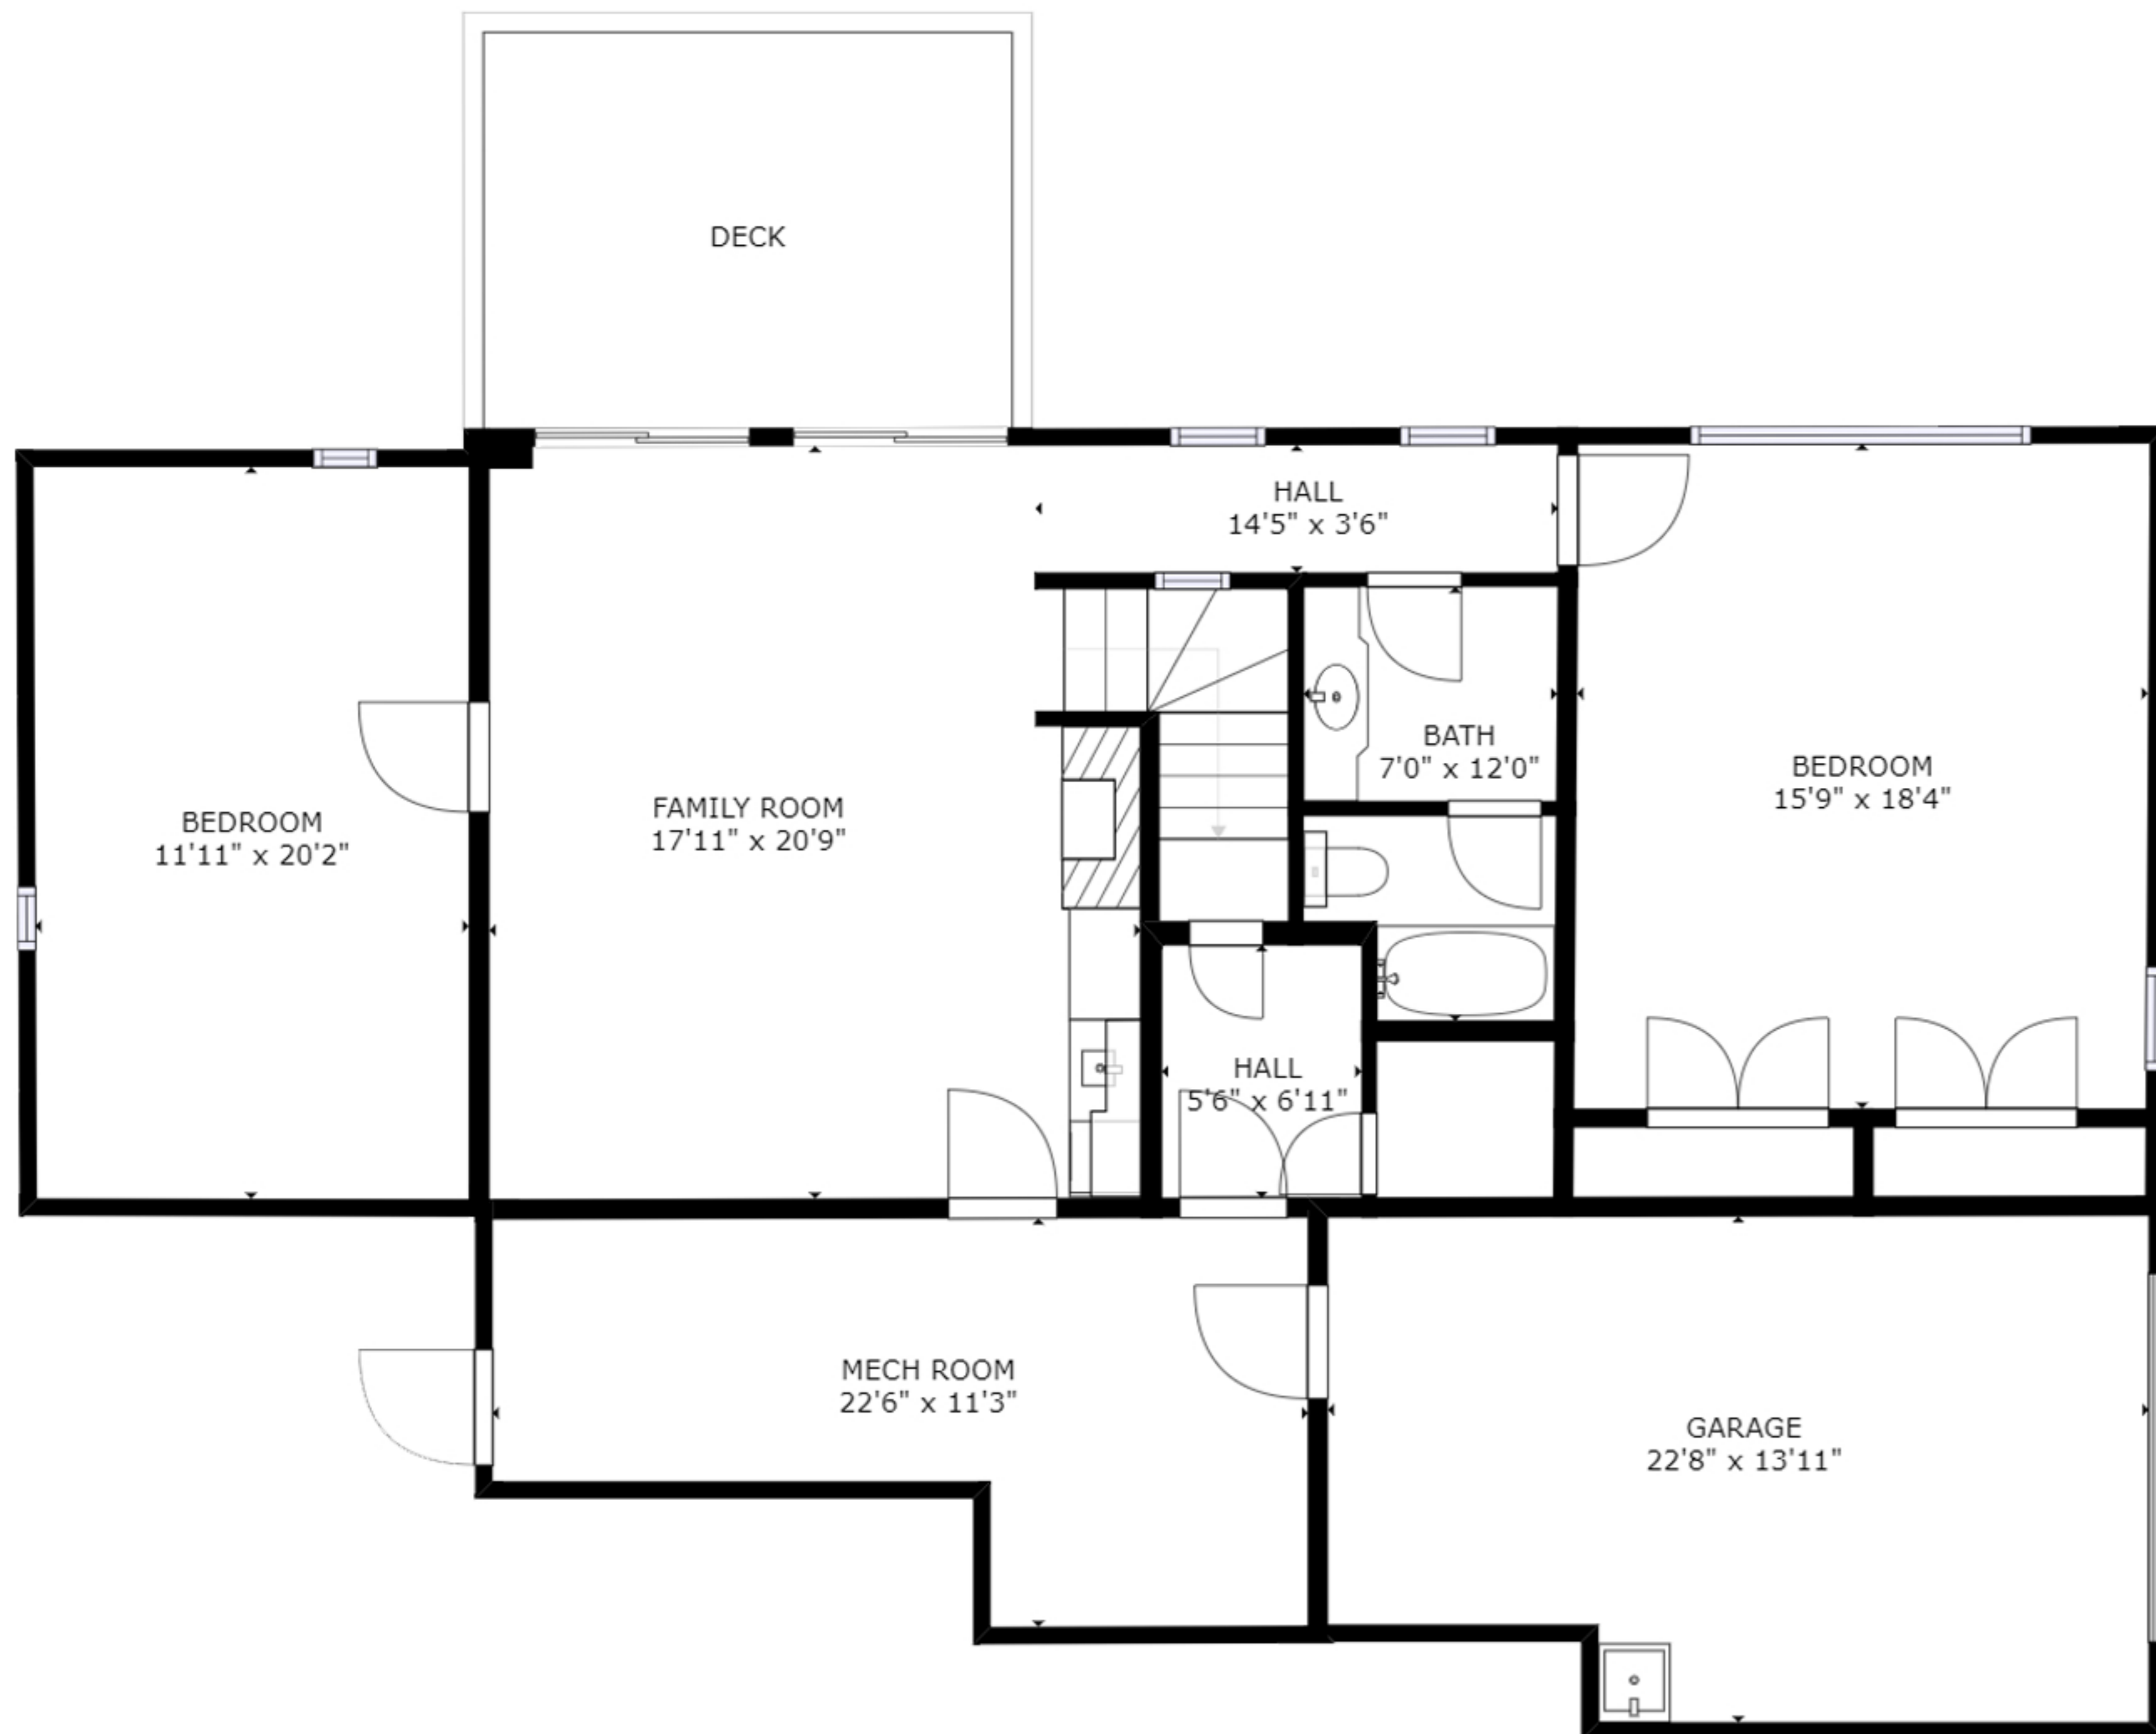

LOOKING GLASS REALTY

238 Dundee Lane
Pisgah Forest, NC 28768

FLOOR 1

FLOOR 2

Heated Living Area
Floor 1: 2,518 SF
Floor 2: 1,402 SF
Total: 3,920 SF