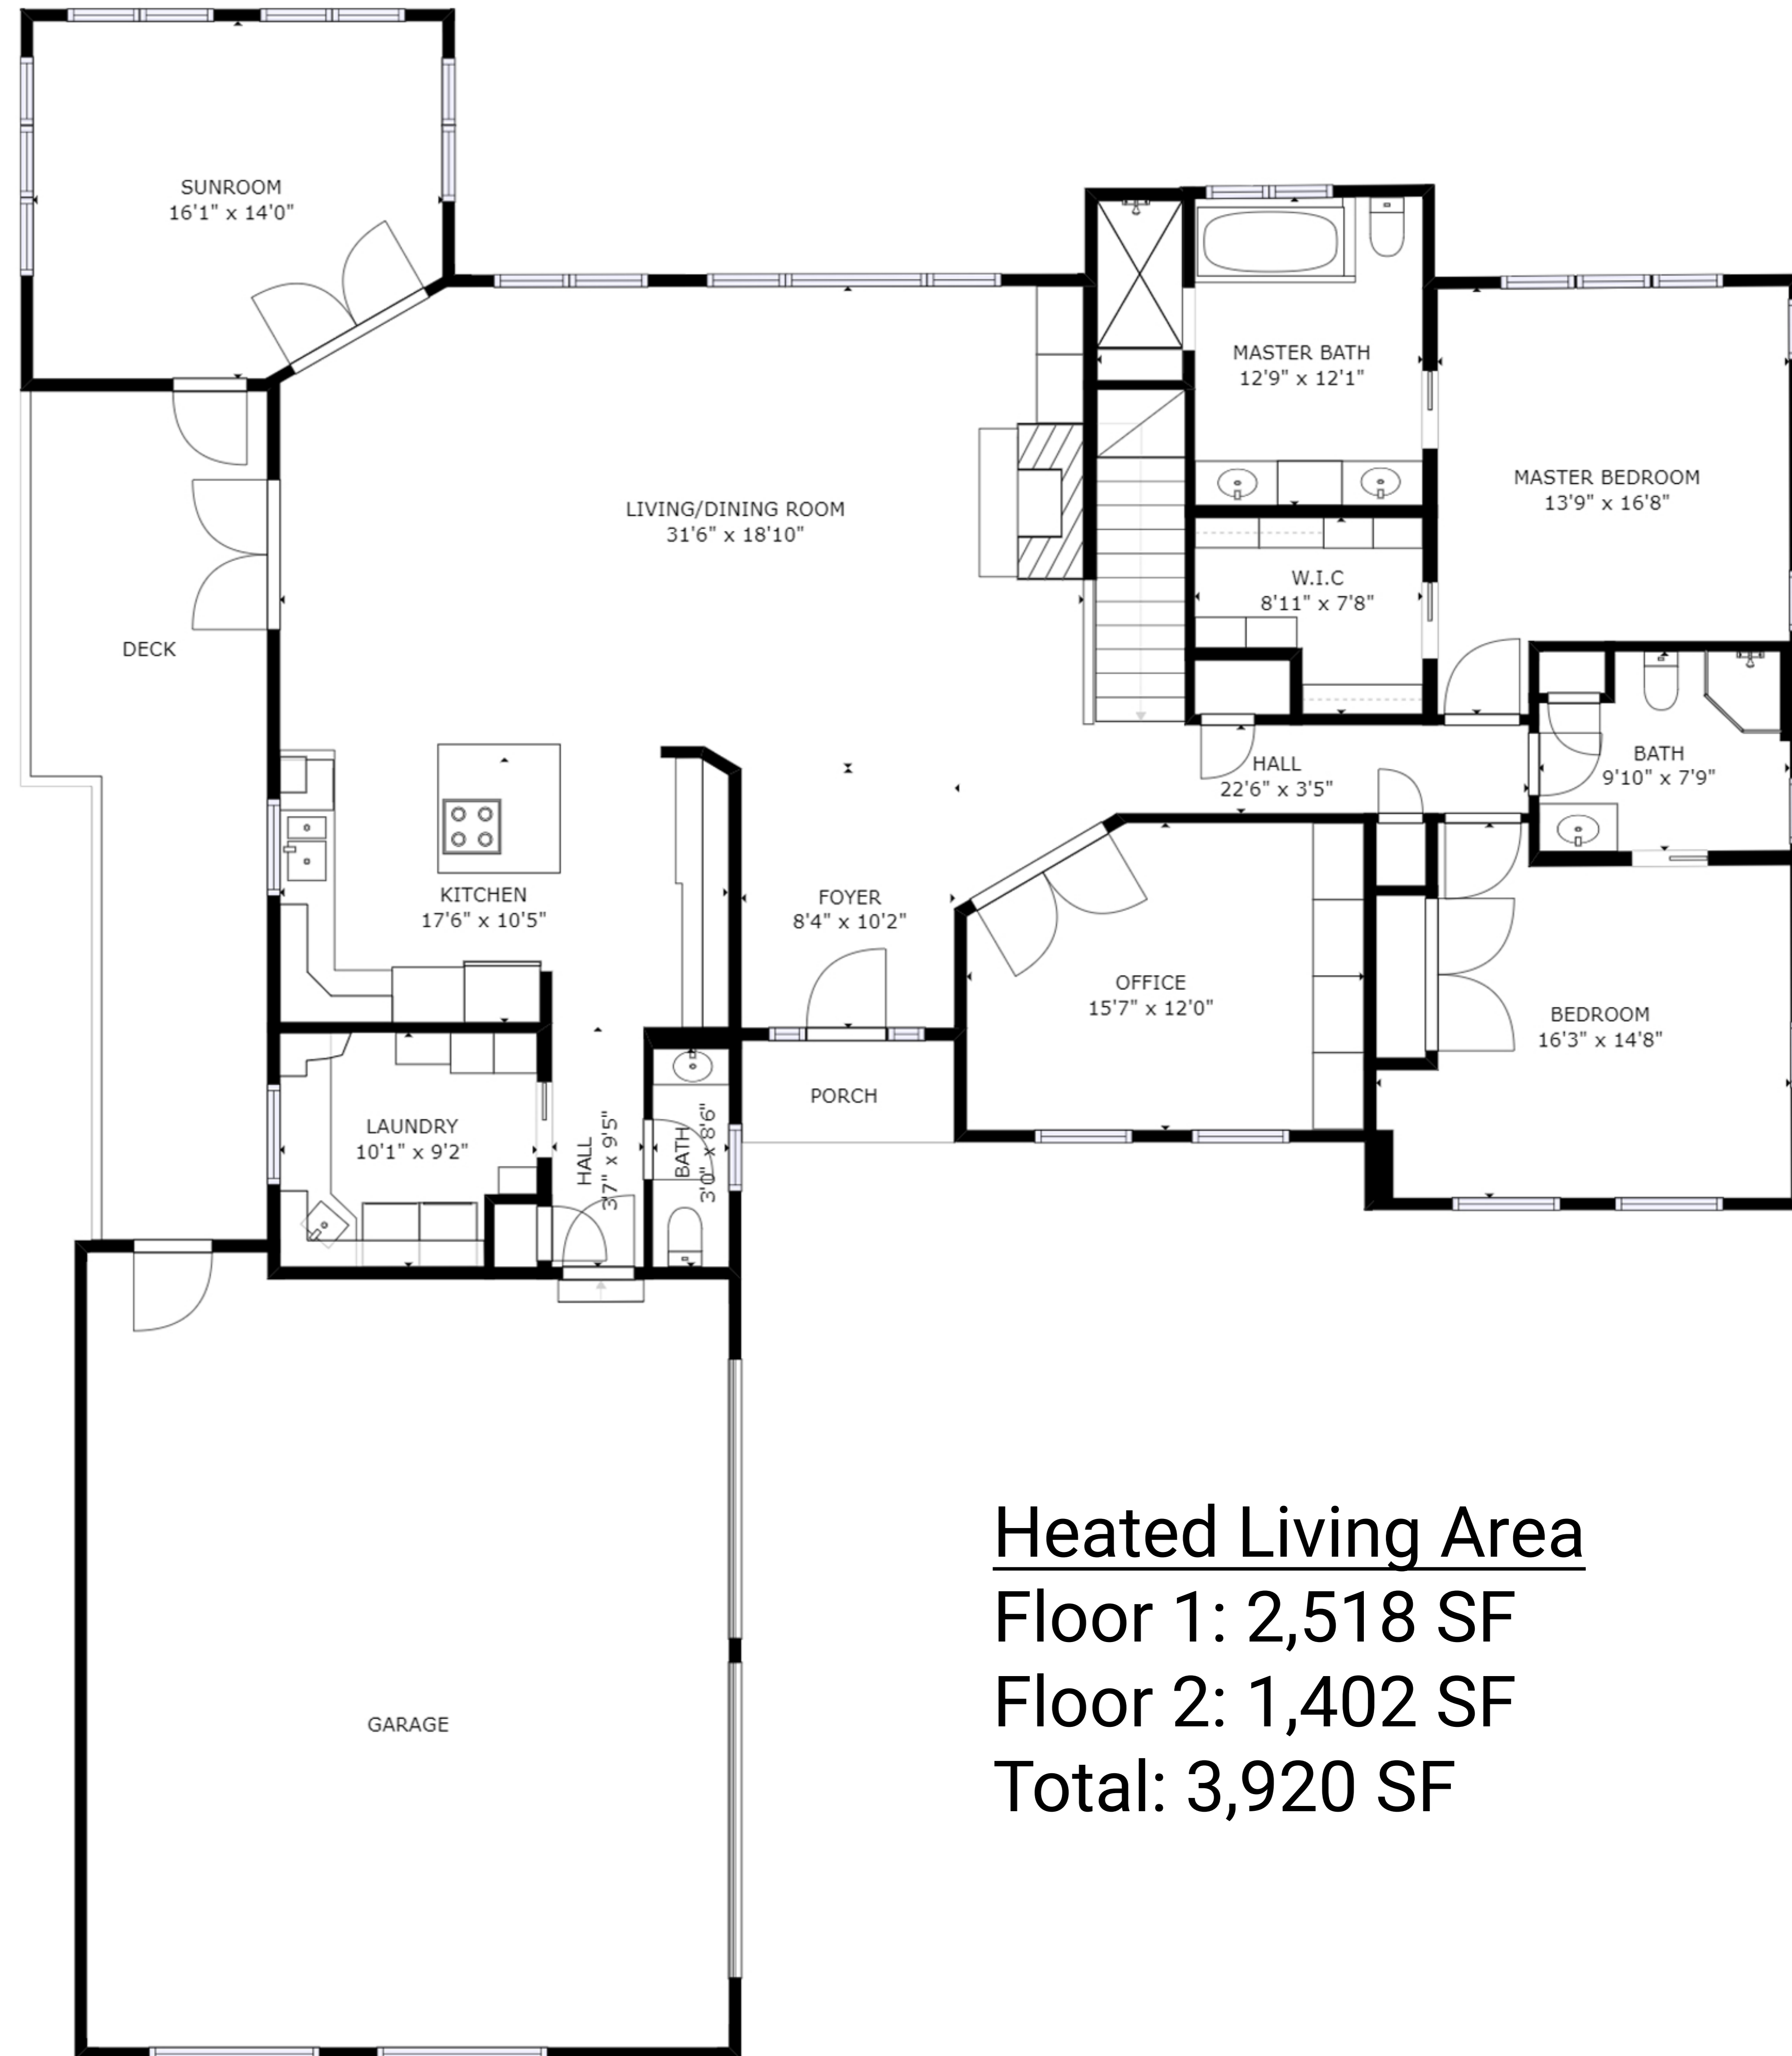

LOOKING GLASS REALTY

238 Dundee Lane
Pisgah Forest, NC 28768

FLOOR 1

FLOOR 2

Heated Living Area
Floor 1: 2,518 SF
Floor 2: 1,402 SF
Total: 3,920 SF