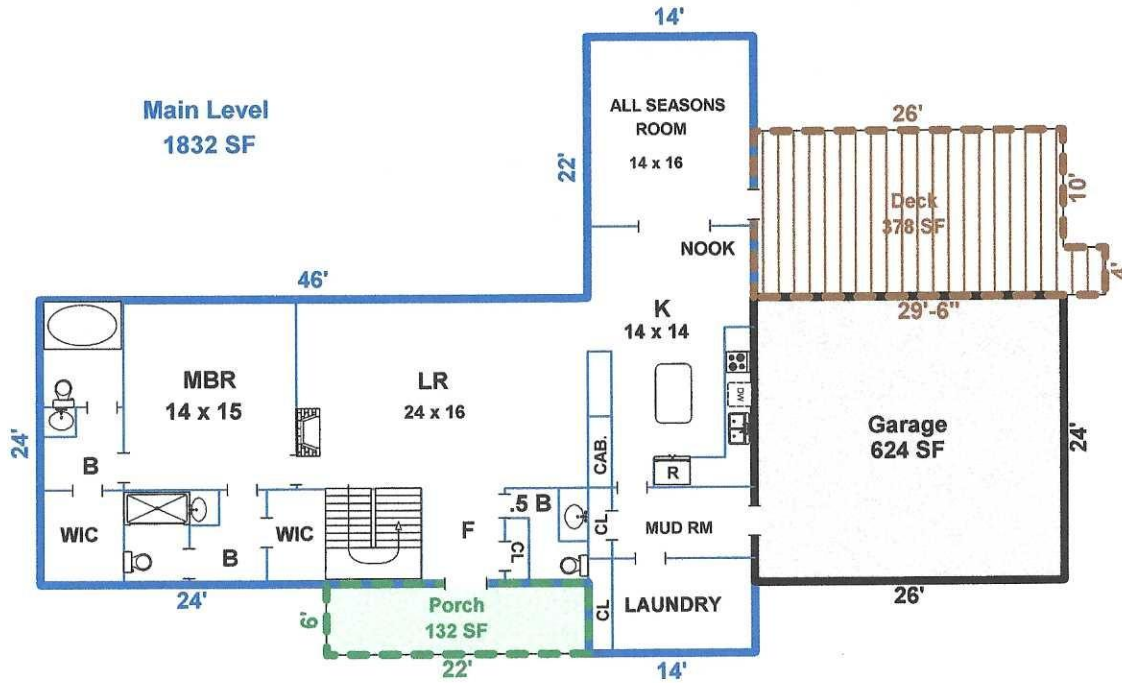

139 GLEN SPEY DRIVE, PISGAH FOREST, NC 28768

HEATED LIVING AREA

MAIN LEVEL = 1832 sf

LOWER LEVEL* = 1321 sf
Below Grade*

TOTAL = 3153 sf

Interior sketches are for illustration purposes only.

Prepared by Diane L. Jetton, HMS (828)553-0171