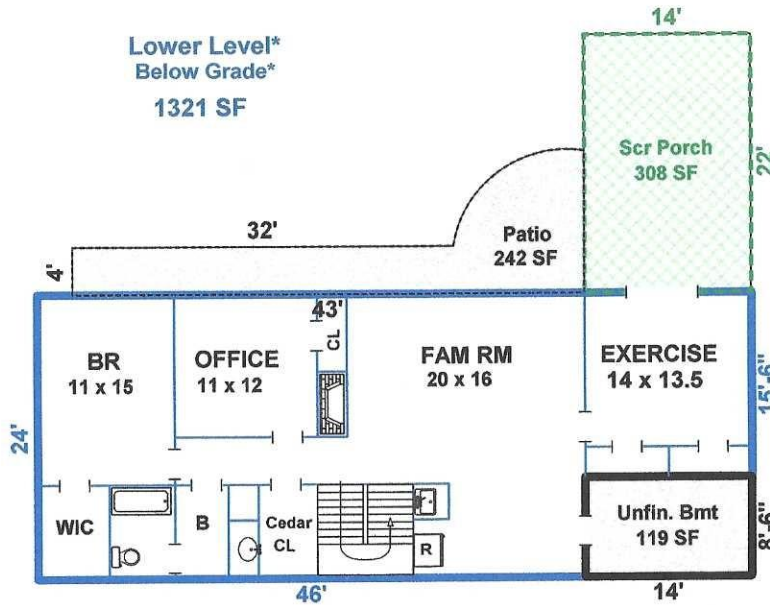

139 GLEN SPEY DRIVE, PISGAH FOREST, NC 28768

HEATED LIVING AREA

MAIN LEVEL = 1832 sf

LOWER LEVEL* = 1321 sf
Below Grade*

TOTAL = 3153 sf

Interior sketches are for illustration purposes only.

Prepared by Diane L. Jetton, HMS (828)553-0171