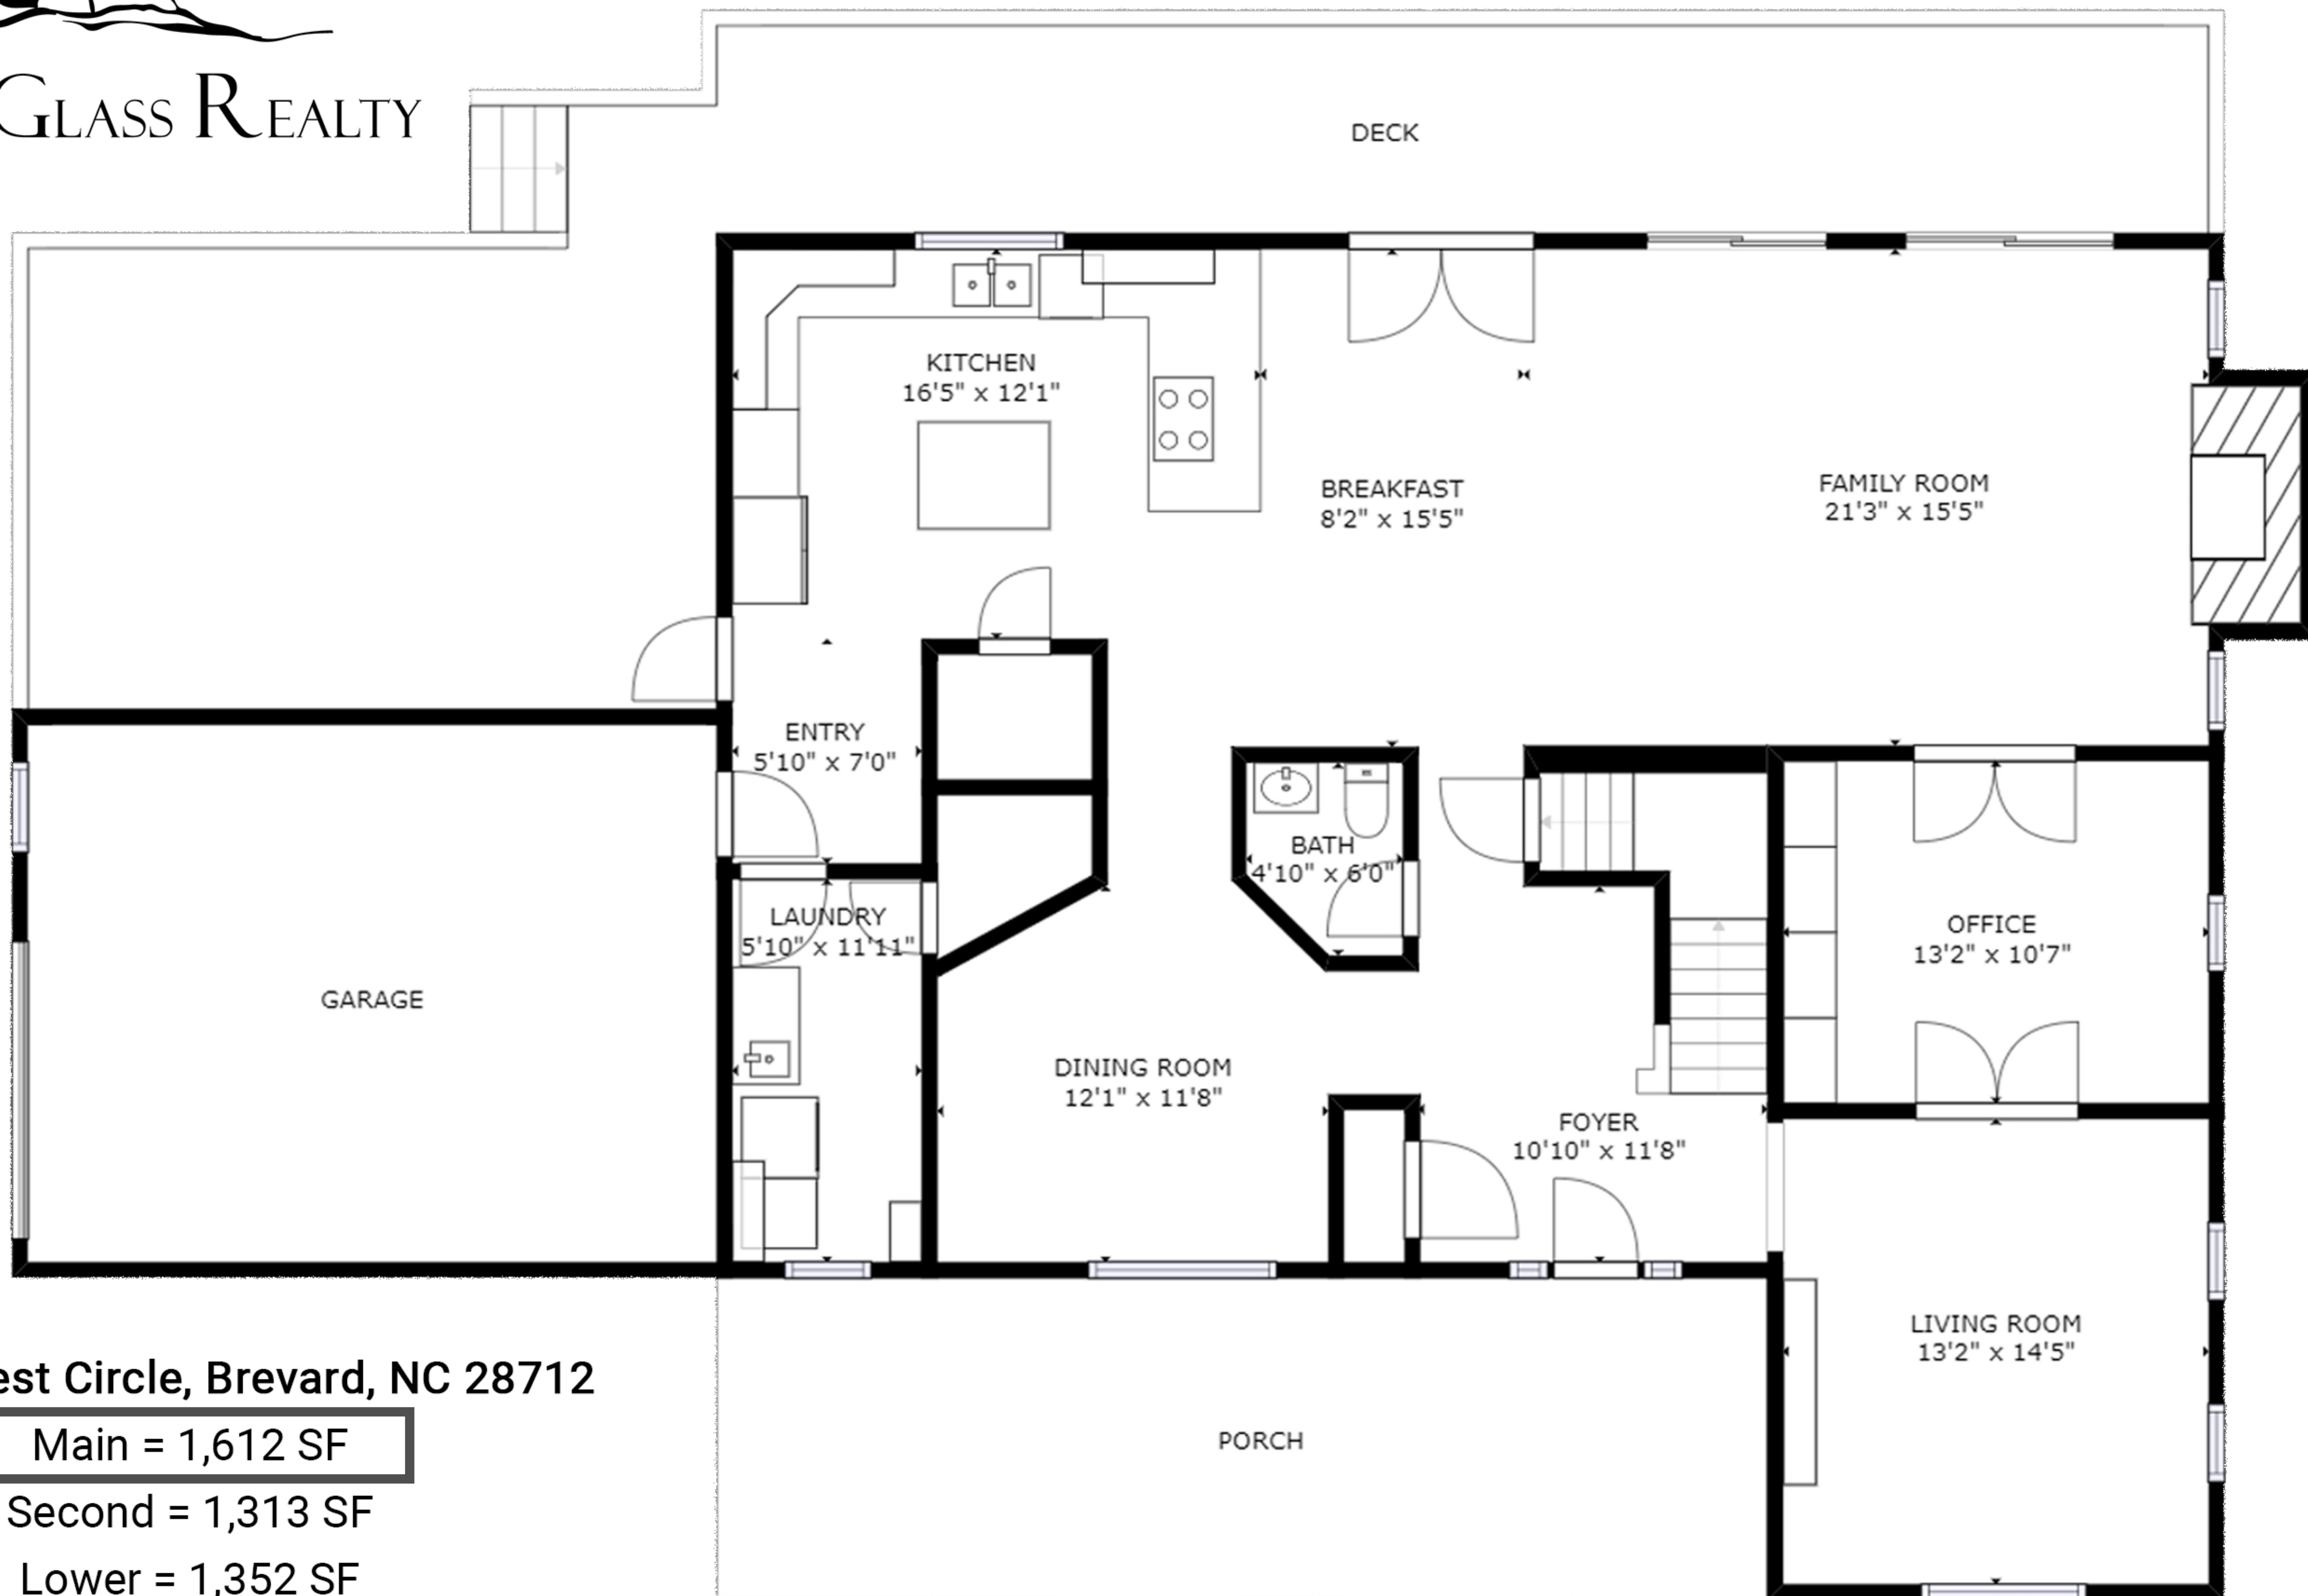

LOOKING GLASS REALTY

83 Overcrest Circle, Brevard, NC 28712

Main = 1,612 SF

Second = 1,313 SF

Lower = 1,352 SF

Total = 4,277 SF

# LOOKING GLASS REALTY

83 Overcrest Circle, Brevard, NC 28712

Main = 1,612 SF

**Second = 1,313 SF**

Lower = 1,352 SF

Total = 4,277 SF

# LOOKING GLASS REALTY

83 Overcrest Circle, Brevard, NC 28712

Main = 1,612 SF

Second = 1,313 SF

Lower = 1,352 SF

Total = 4,277 SF