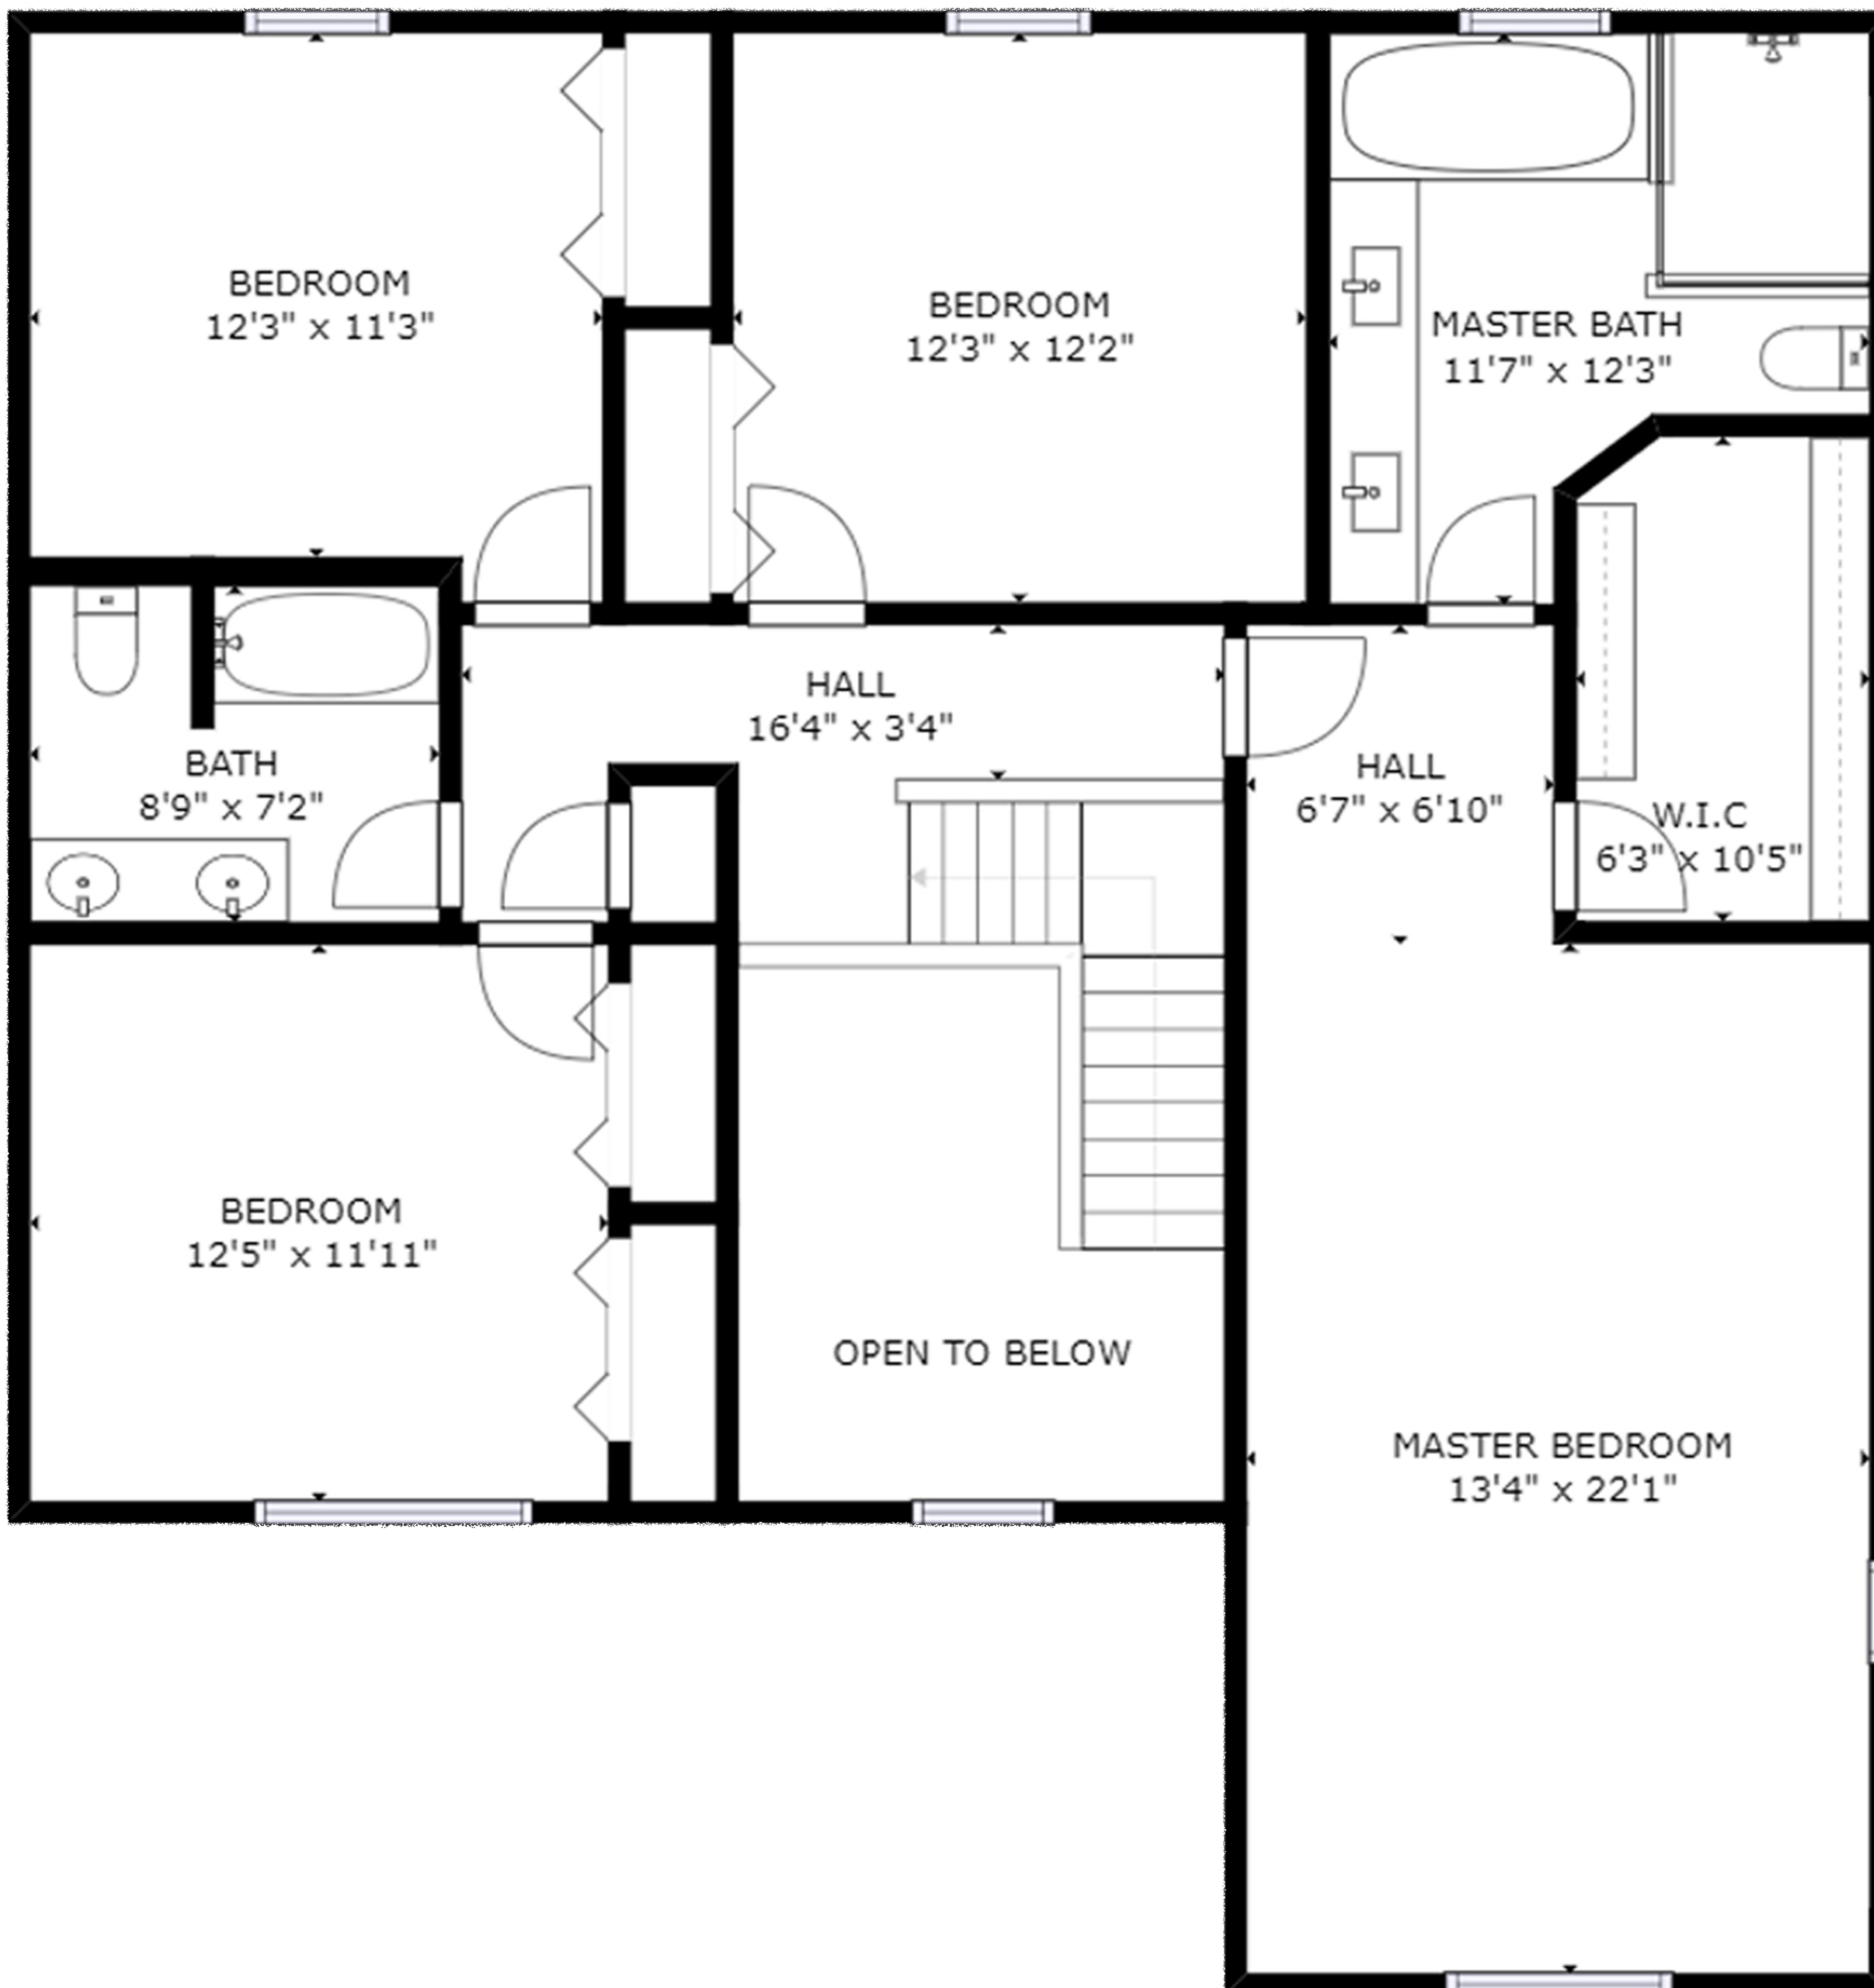

LOOKING GLASS REALTY

83 Overcrest Circle, Brevard, NC 28712

Main = 1,612 SF

Second = 1,313 SF

Lower = 1,352 SF

Total = 4,277 SF

# LOOKING GLASS REALTY

83 Overcrest Circle, Brevard, NC 28712

Main = 1,612 SF

**Second = 1,313 SF**

Lower = 1,352 SF

Total = 4,277 SF

# LOOKING GLASS REALTY

83 Overcrest Circle, Brevard, NC 28712

Main = 1,612 SF

Second = 1,313 SF

Lower = 1,352 SF

Total = 4,277 SF