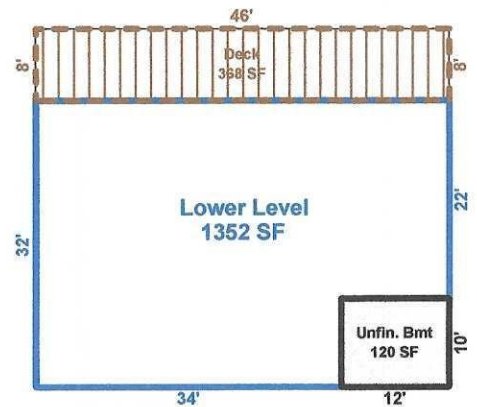

83 OVERCREST CIRCLE, BREVARD, NC 28712

HEATED LIVING AREA

MAIN LEVEL	=	1612 SF
SECOND LEVEL	=	1313 SF
LOWER LEVEL*	=	1352 SF
Below Grade*		
TOTAL	=	4277 SF

Prepared by Diane L. Jetton, HMS (828)553-0171