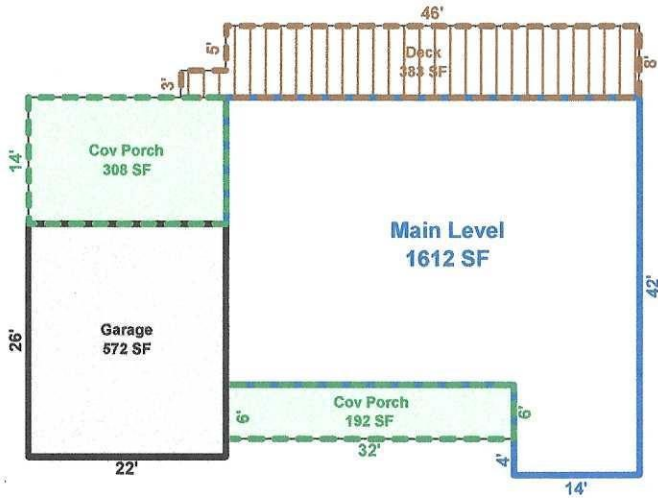

83 OVERCREST CIRCLE, BREVARD, NC 28712

HEATED LIVING AREA

MAIN LEVEL	=	1612 SF
SECOND LEVEL	=	1313 SF
LOWER LEVEL*	=	1352 SF
Below Grade*		
TOTAL	=	4277 SF

Prepared by Diane L. Jetton, HMS (828)553-0171