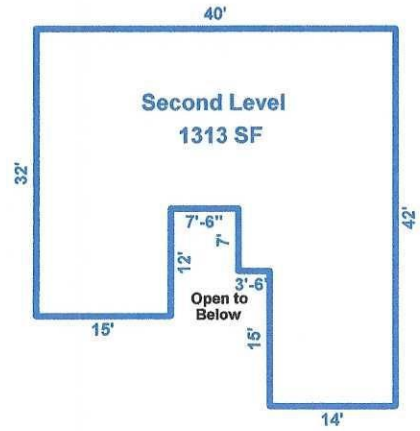

83 OVERCREST CIRCLE, BREVARD, NC 28712

HEATED LIVING AREA

MAIN LEVEL	=	1612 SF
SECOND LEVEL	=	1313 SF
LOWER LEVEL*	=	1352 SF
Below Grade*		
TOTAL	=	4277 SF

Prepared by Diane L. Jetton, HMS (828)553-0171