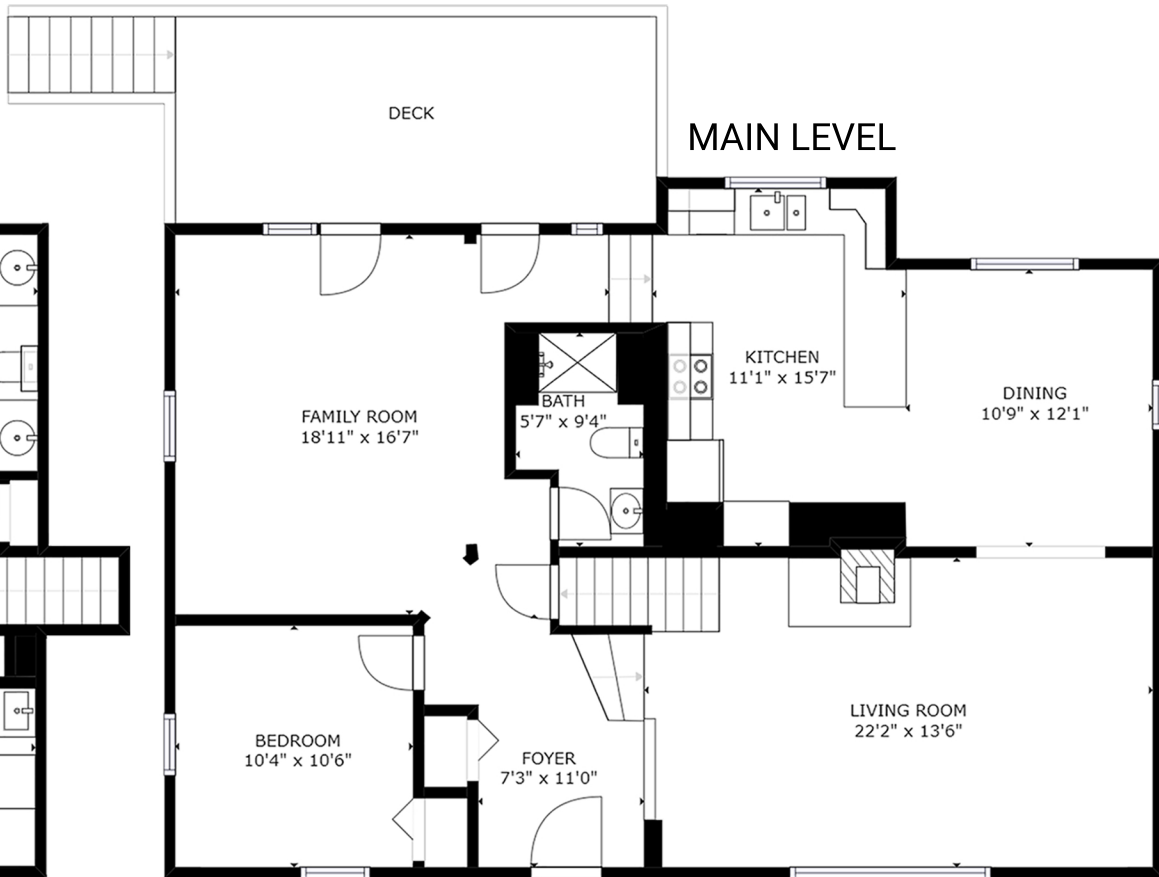

163 Lochencove Ridge Road
Brevard, NC 28712

Upper Level: 588 sq. ft.
Main Level: 1,210 sq. ft.
Total: 1,798 sq. ft.

163 Lochencove Ridge Road
Brevard, NC 28712

Upper Level: 588 sq. ft.
Main Level: 1,210 sq. ft.
Total: 1,798 sq. ft.

163 Lochencove Ridge Road
Brevard, NC 28712

Upper Level: 588 sq. ft.
Main Level: 1,210 sq. ft.
Total: 1,798 sq. ft.

SECOND LEVEL

163 Lochencove Ridge Road
Brevard, NC 28712

Upper Level: 588 sq. ft.
Main Level: 1,210 sq. ft.
Total: 1,798 sq. ft.

BASEMENT LEVEL