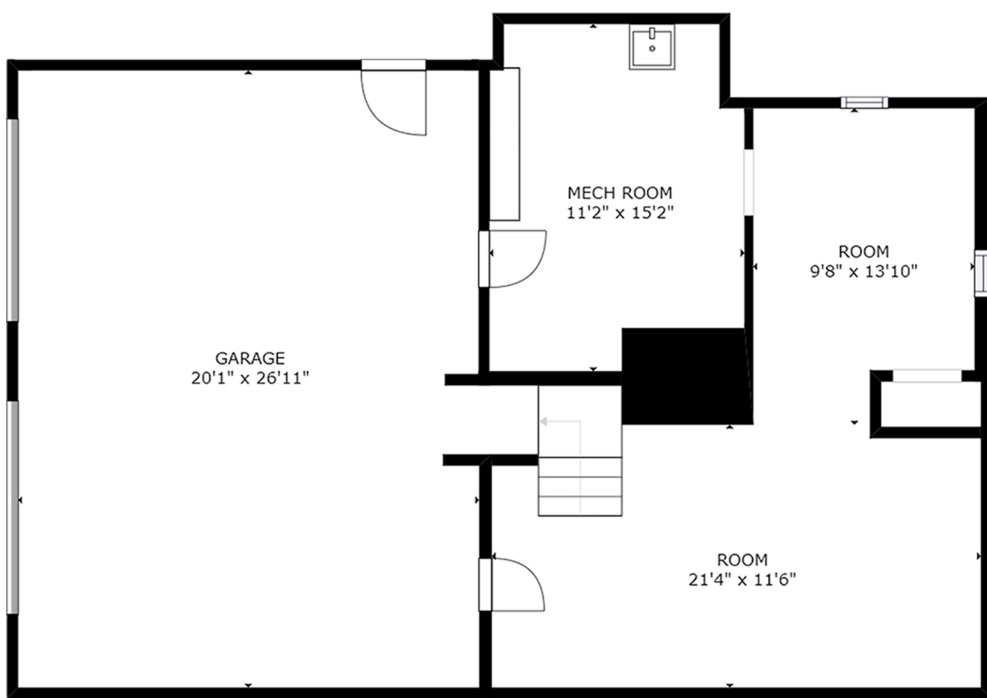

163 Lochencove Ridge Road
Brevard, NC 28712

Upper Level: 588 sq. ft.
Main Level: 1,210 sq. ft.
Total: 1,798 sq. ft.

163 Lochencove Ridge Road
Brevard, NC 28712

Upper Level: 588 sq. ft.
Main Level: 1,210 sq. ft.
Total: 1,798 sq. ft.

163 Lochencove Ridge Road
Brevard, NC 28712

Upper Level: 588 sq. ft.
Main Level: 1,210 sq. ft.
Total: 1,798 sq. ft.

SECOND LEVEL

163 Lochencove Ridge Road
Brevard, NC 28712

Upper Level: 588 sq. ft.
Main Level: 1,210 sq. ft.
Total: 1,798 sq. ft.

BASEMENT LEVEL