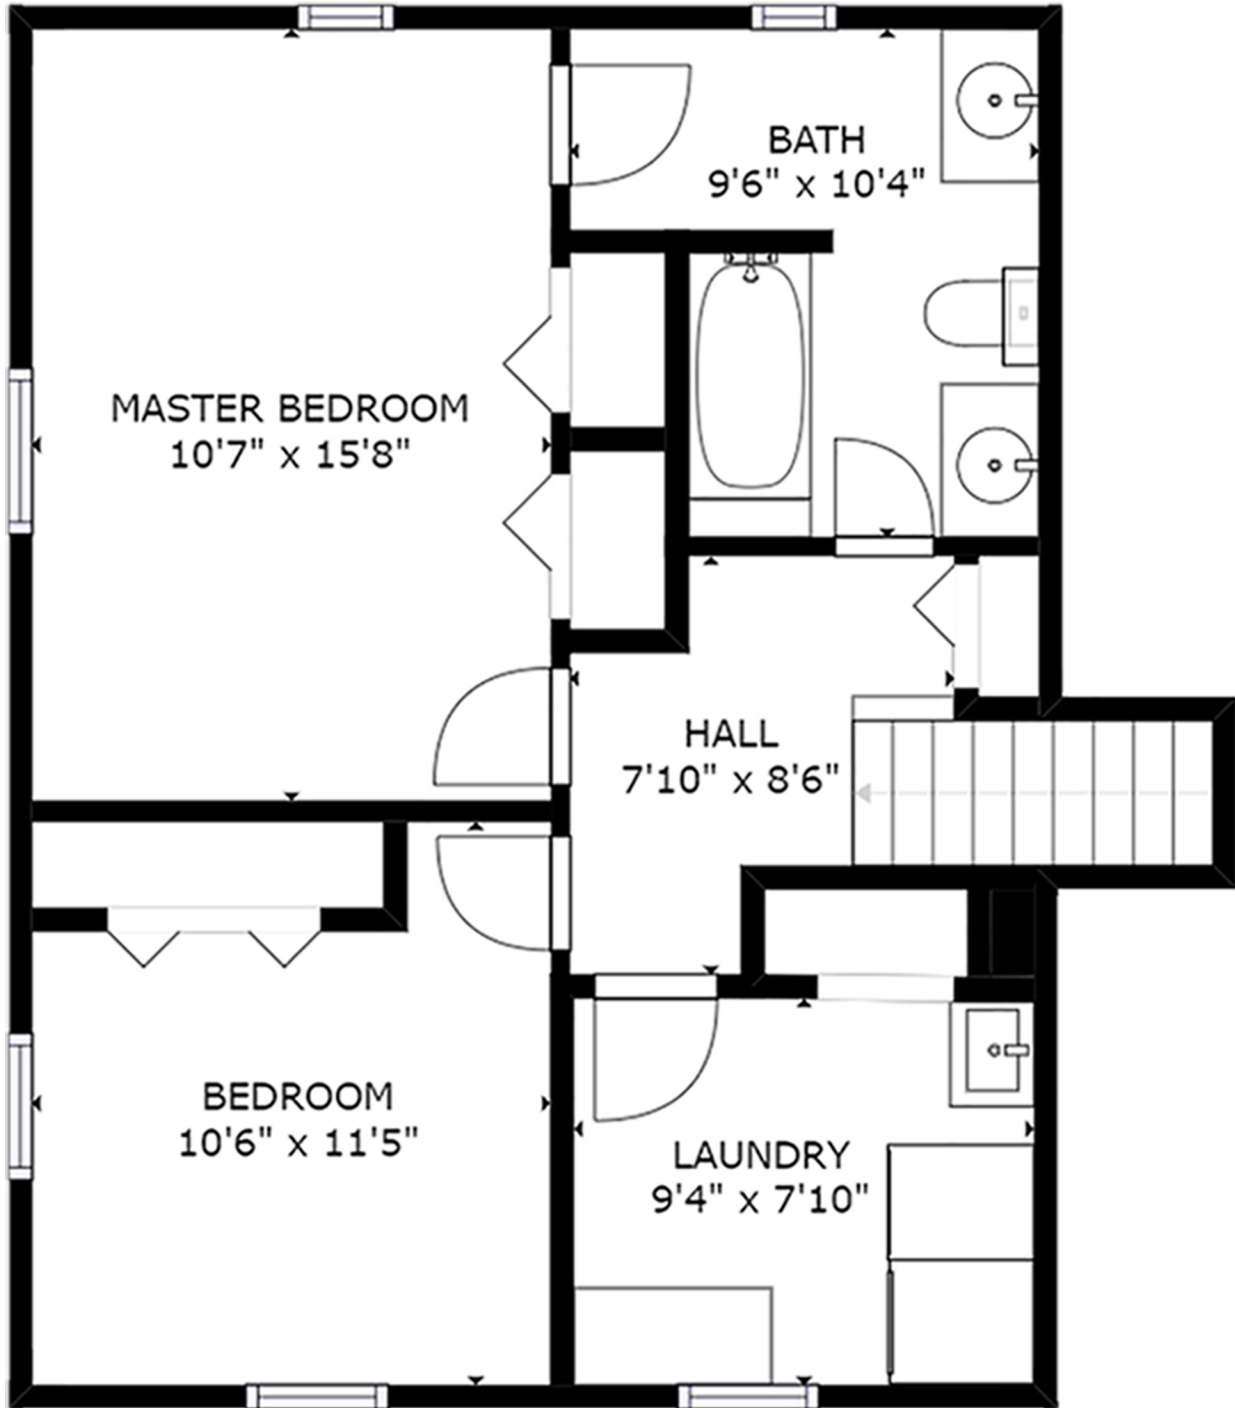

163 Lochencove Ridge Road
Brevard, NC 28712

Upper Level: 588 sq. ft.
Main Level: 1,210 sq. ft.
Total: 1,798 sq. ft.

163 Lochencove Ridge Road
Brevard, NC 28712

Upper Level: 588 sq. ft.
Main Level: 1,210 sq. ft.
Total: 1,798 sq. ft.

163 Lochencove Ridge Road
Brevard, NC 28712

Upper Level: 588 sq. ft.
Main Level: 1,210 sq. ft.
Total: 1,798 sq. ft.

SECOND LEVEL

163 Lochencove Ridge Road
Brevard, NC 28712

Upper Level: 588 sq. ft.
Main Level: 1,210 sq. ft.
Total: 1,798 sq. ft.

BASEMENT LEVEL