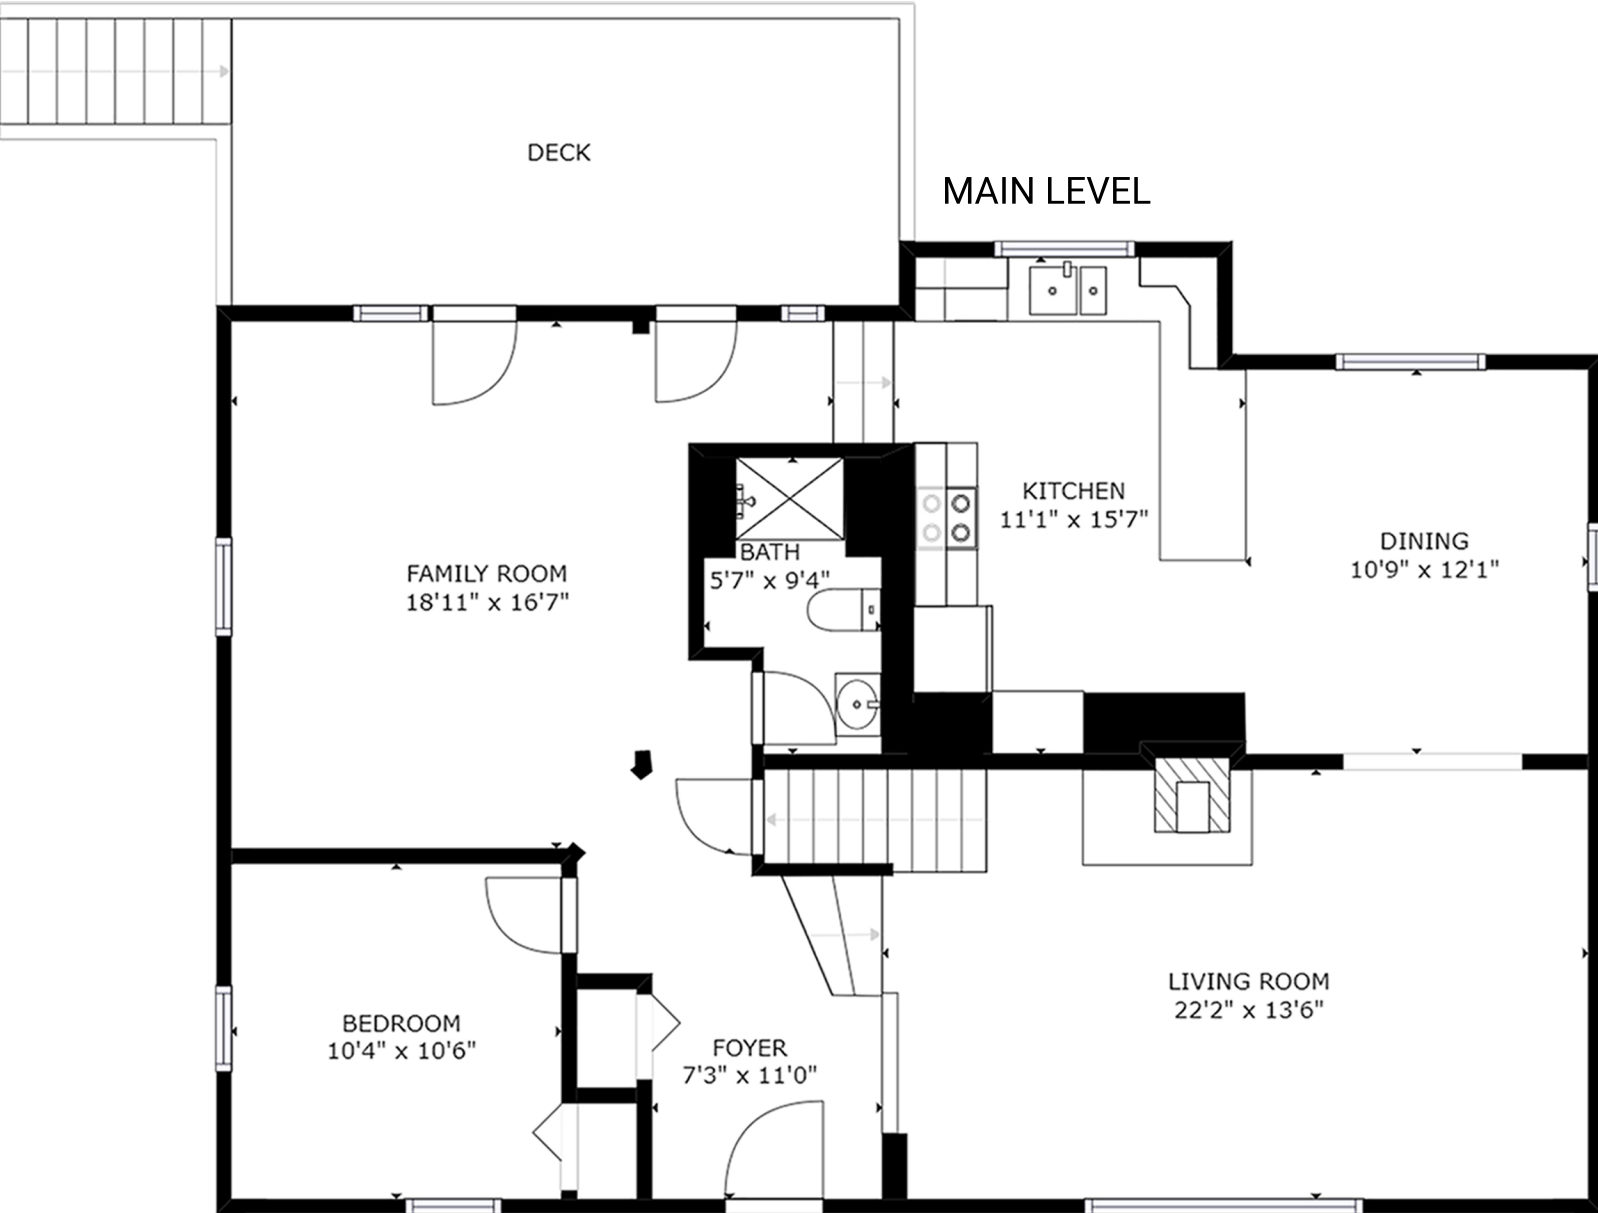

163 Lochencove Ridge Road
Brevard, NC 28712

Upper Level: 588 sq. ft.
Main Level: 1,210 sq. ft.
Total: 1,798 sq. ft.

163 Lochencove Ridge Road
Brevard, NC 28712

Upper Level: 588 sq. ft.
Main Level: 1,210 sq. ft.
Total: 1,798 sq. ft.

163 Lochencove Ridge Road
Brevard, NC 28712

Upper Level: 588 sq. ft.
Main Level: 1,210 sq. ft.
Total: 1,798 sq. ft.

SECOND LEVEL

163 Lochencove Ridge Road
Brevard, NC 28712

Upper Level: 588 sq. ft.
Main Level: 1,210 sq. ft.
Total: 1,798 sq. ft.

BASEMENT LEVEL