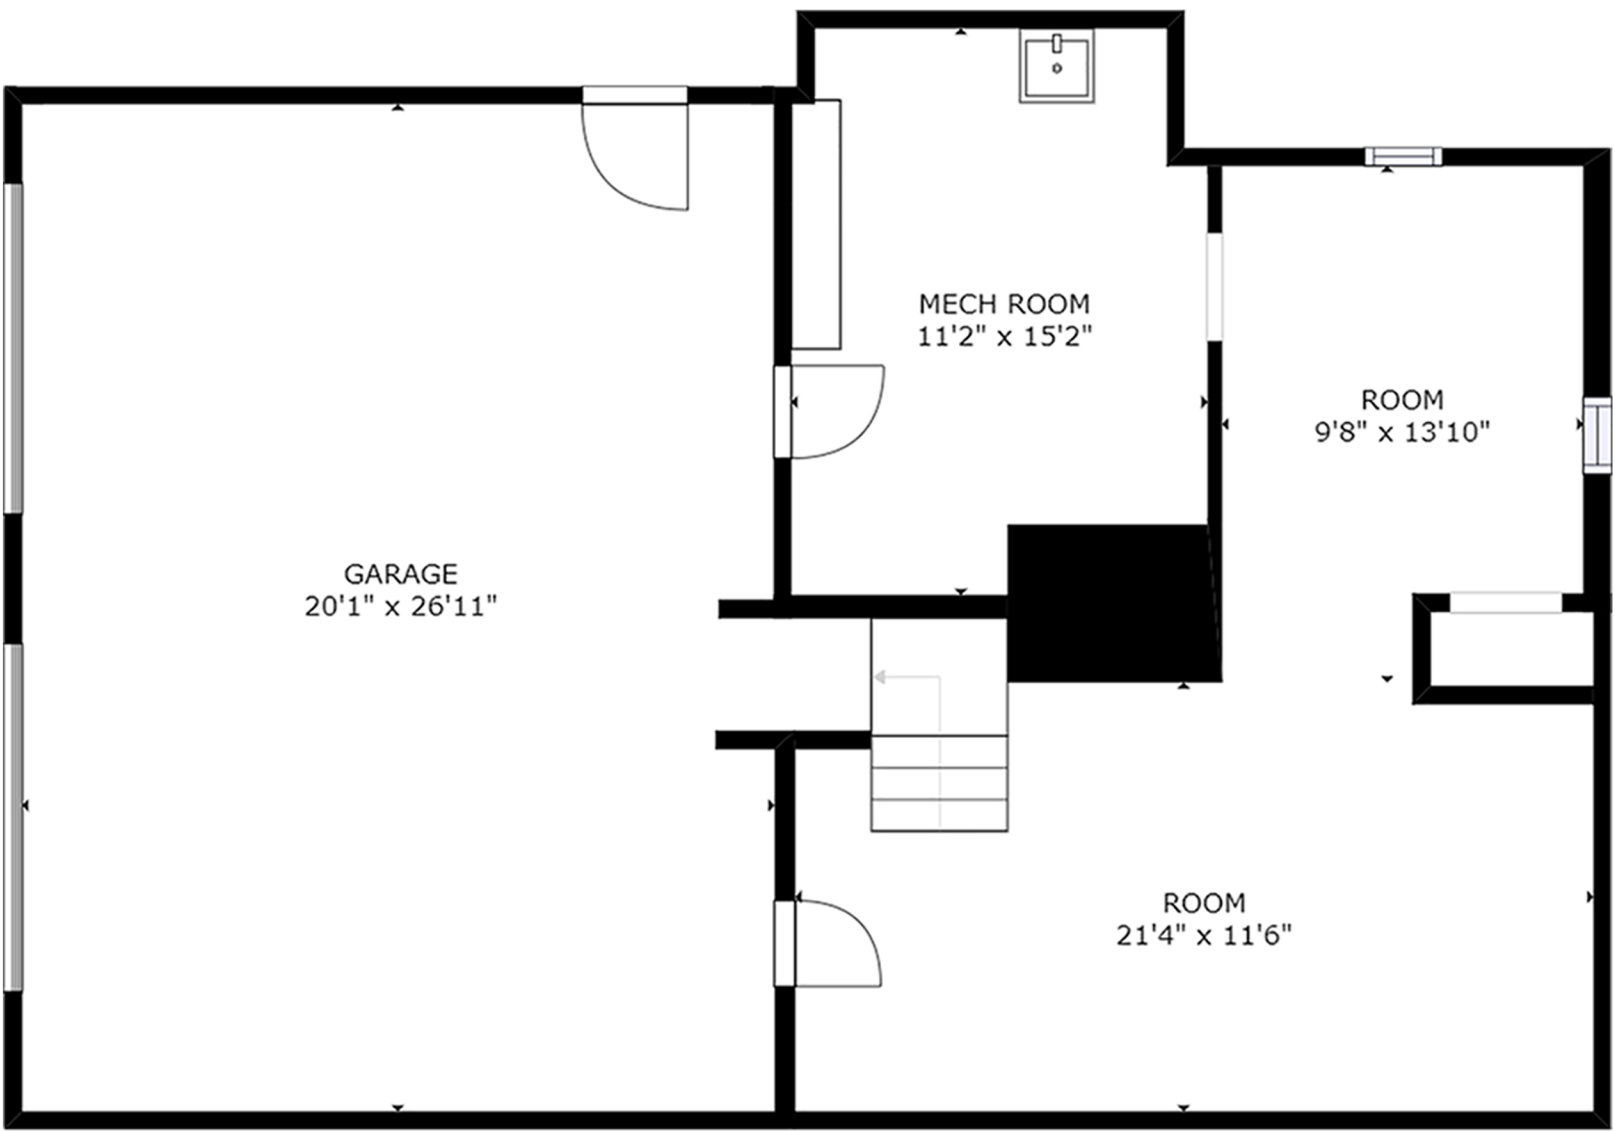

163 Lochencove Ridge Road
Brevard, NC 28712

Upper Level: 588 sq. ft.
Main Level: 1,210 sq. ft.
Total: 1,798 sq. ft.

163 Lochencove Ridge Road
Brevard, NC 28712

Upper Level: 588 sq. ft.
Main Level: 1,210 sq. ft.
Total: 1,798 sq. ft.

163 Lochencove Ridge Road
Brevard, NC 28712

Upper Level: 588 sq. ft.
Main Level: 1,210 sq. ft.
Total: 1,798 sq. ft.

SECOND LEVEL

163 Lochencove Ridge Road
Brevard, NC 28712

Upper Level: 588 sq. ft.
Main Level: 1,210 sq. ft.
Total: 1,798 sq. ft.

BASEMENT LEVEL