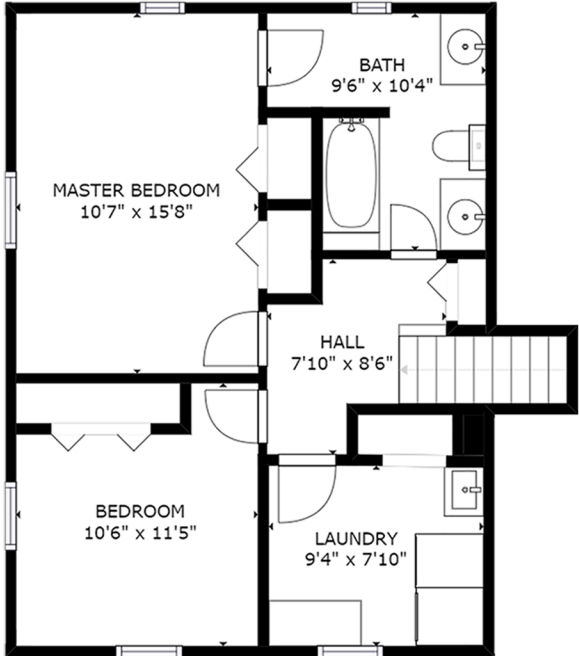

163 Lochencove Ridge Road
Brevard, NC 28712

Upper Level: 588 sq. ft.
Main Level: 1,210 sq. ft.
Total: 1,798 sq. ft.

163 Lochencove Ridge Road
Brevard, NC 28712

Upper Level: 588 sq. ft.
Main Level: 1,210 sq. ft.
Total: 1,798 sq. ft.

163 Lochencove Ridge Road
Brevard, NC 28712

Upper Level: 588 sq. ft.
Main Level: 1,210 sq. ft.
Total: 1,798 sq. ft.

SECOND LEVEL

163 Lochencove Ridge Road
Brevard, NC 28712

Upper Level: 588 sq. ft.
Main Level: 1,210 sq. ft.
Total: 1,798 sq. ft.

BASEMENT LEVEL