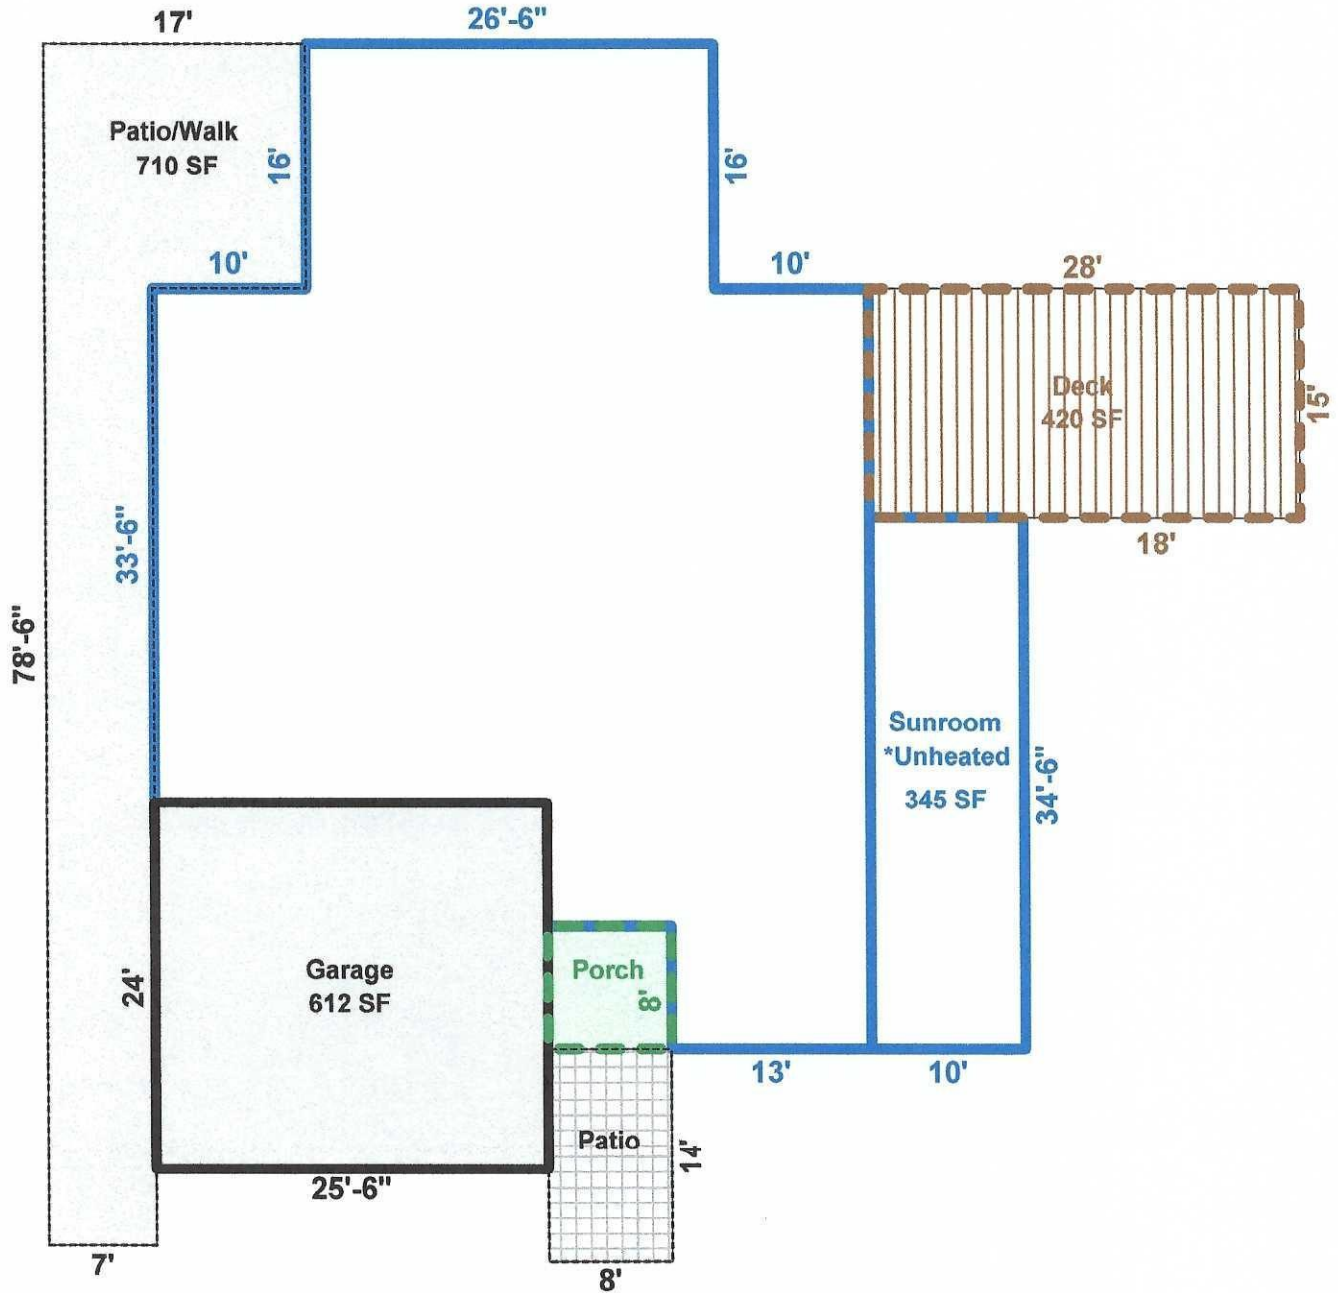

HEATED LIVING AREA

2254 SF

Prepared by Diane L. Jetton, HMS (828)553-0171