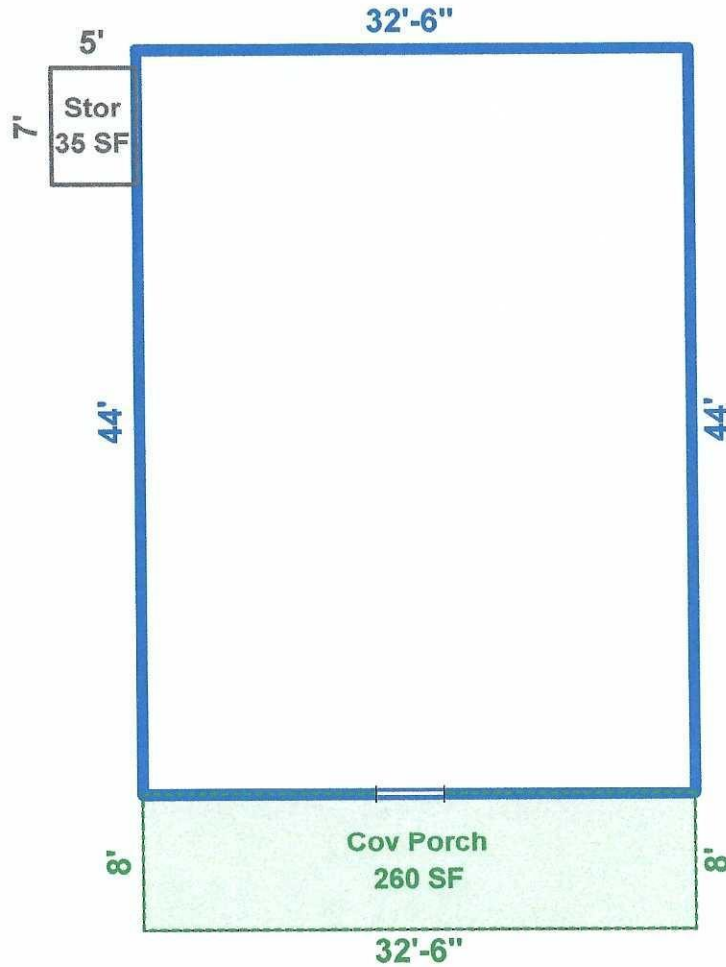

HEATED LIVING AREA

1430 SF

Prepared by Diane L. Jetton, HMS (828)553-0171