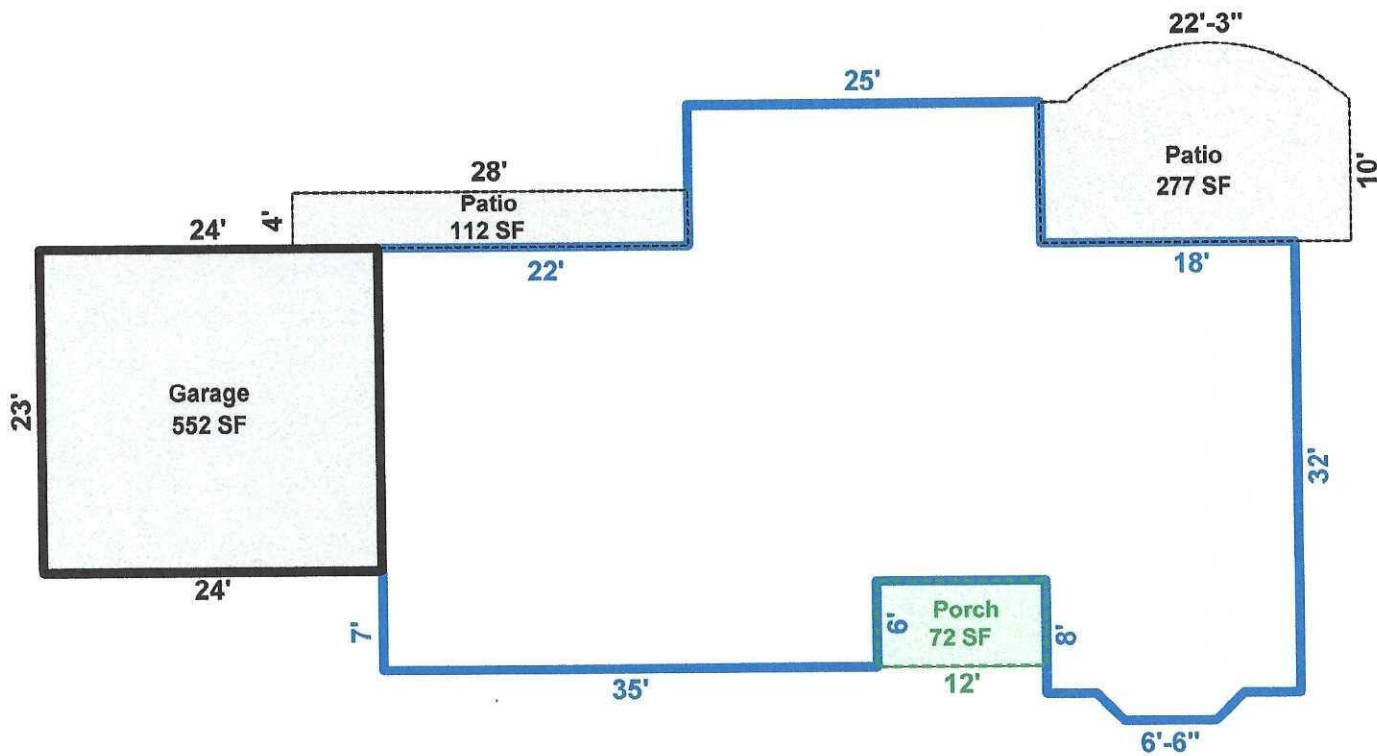

HEATED LIVING AREA

2181 SF

Prepared by Diane L. Jetton, HMS (828)553-0171