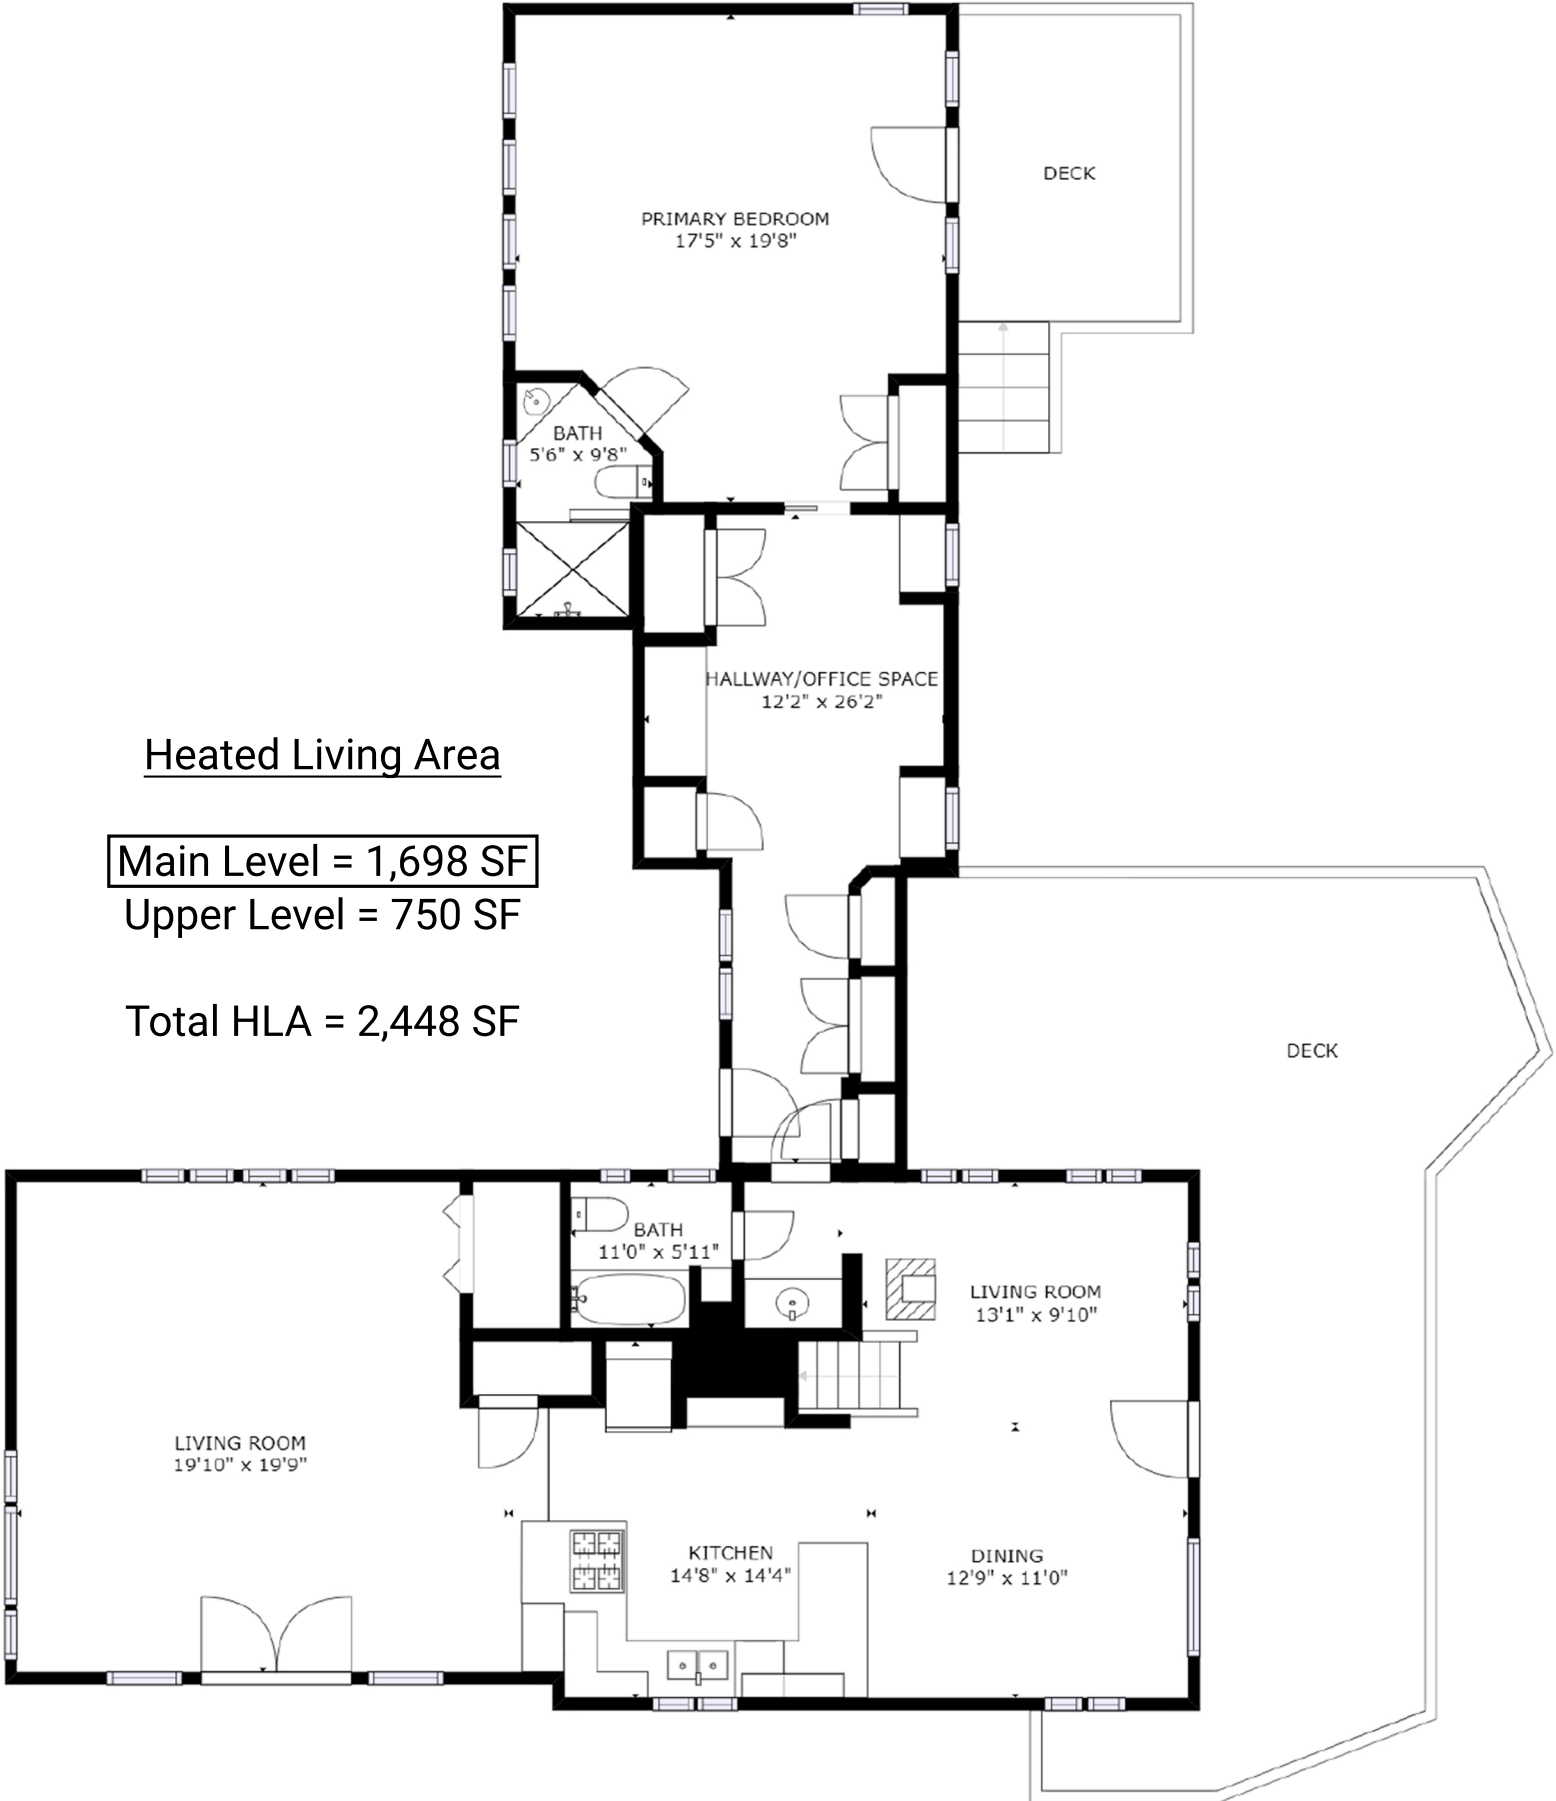

LOOKING GLASS REALTY

422 Sun Lodge Road, Pisgah Forest, NC 28768

Heated Living Area

Main Level = 1,698 SF

Upper Level = 750 SF

Total HLA = 2,448 SF

LOOKING GLASS REALTY

422 Sun Lodge Road, Pisgah Forest, NC 28768

Heated Living Area

Main Level = 1,698 SF

Upper Level = 750 SF

Total HLA = 2,448 SF