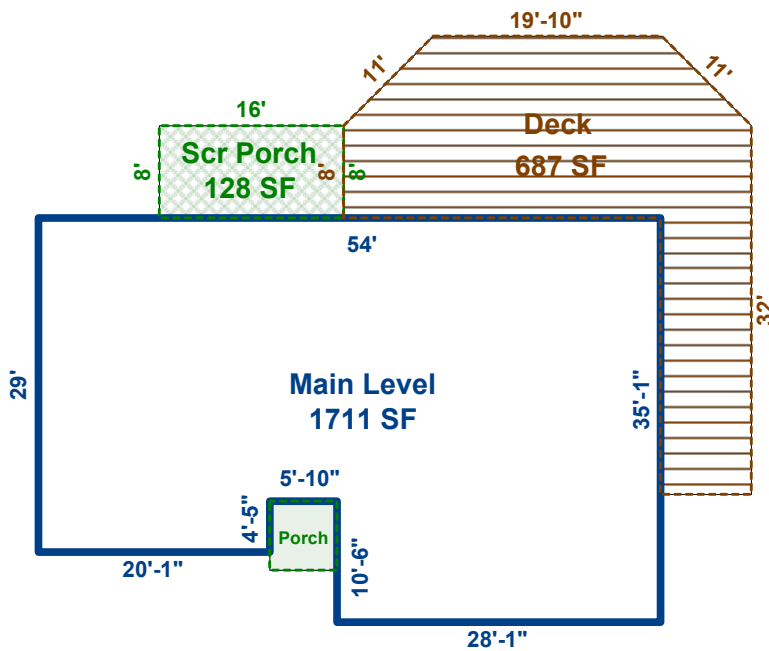

HEATED LIVING AREA

MAIN LEVEL	=	1711 SF
SECOND LEVEL	=	214 SF
LOWER LEVEL*	=	387 SF
Below Grade*		
<u>TOTAL</u>	=	<u>2312 SF</u>

Second Level (1)
214 SF

NOTES:

No portion of the HLA that has a ceiling height of less than 5' may be included in the total finished square footage calculations.

Lower Level *
*Below grade
387 SF