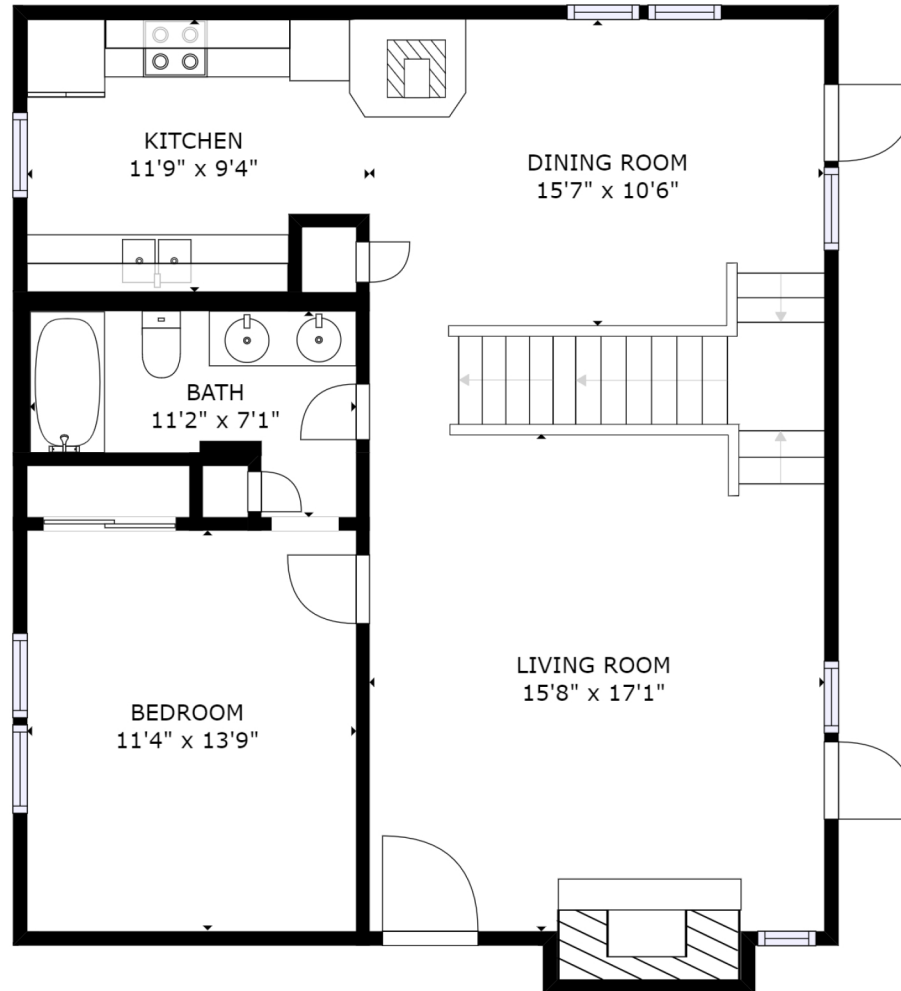

# 94 Unvquolad Court, Brevard, NC 28712

HEATED LIVING AREA

MAIN LEVEL = 911 SF

UPPER LEVEL = 208 SF

LOWER LEVEL = 500 SF

TOTAL = 1619 SF

LOWER LEVEL

MAIN LEVEL

UPPER LEVEL