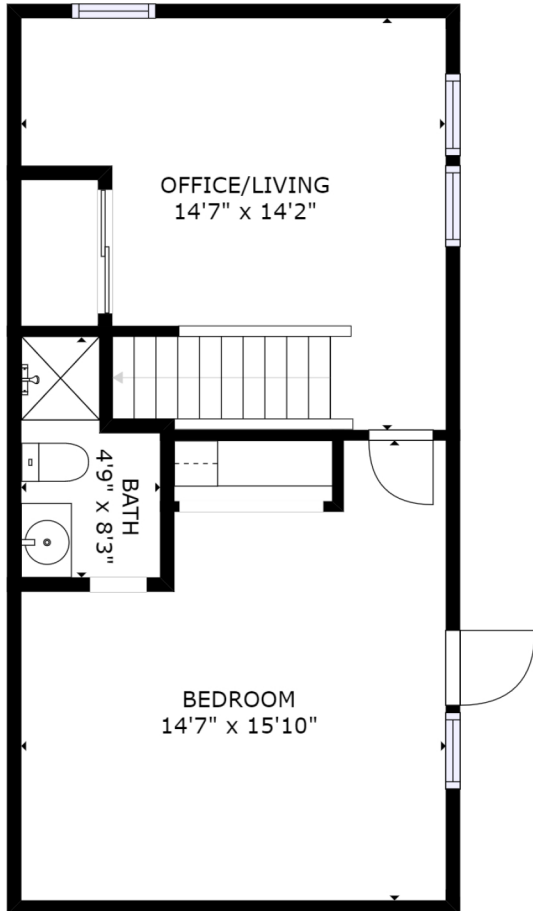

# 94 Unvquolad Court, Brevard, NC 28712

HEATED LIVING AREA

MAIN LEVEL = 911 SF

UPPER LEVEL = 208 SF

LOWER LEVEL = 500 SF

TOTAL = 1619 SF

LOWER LEVEL

MAIN LEVEL

UPPER LEVEL