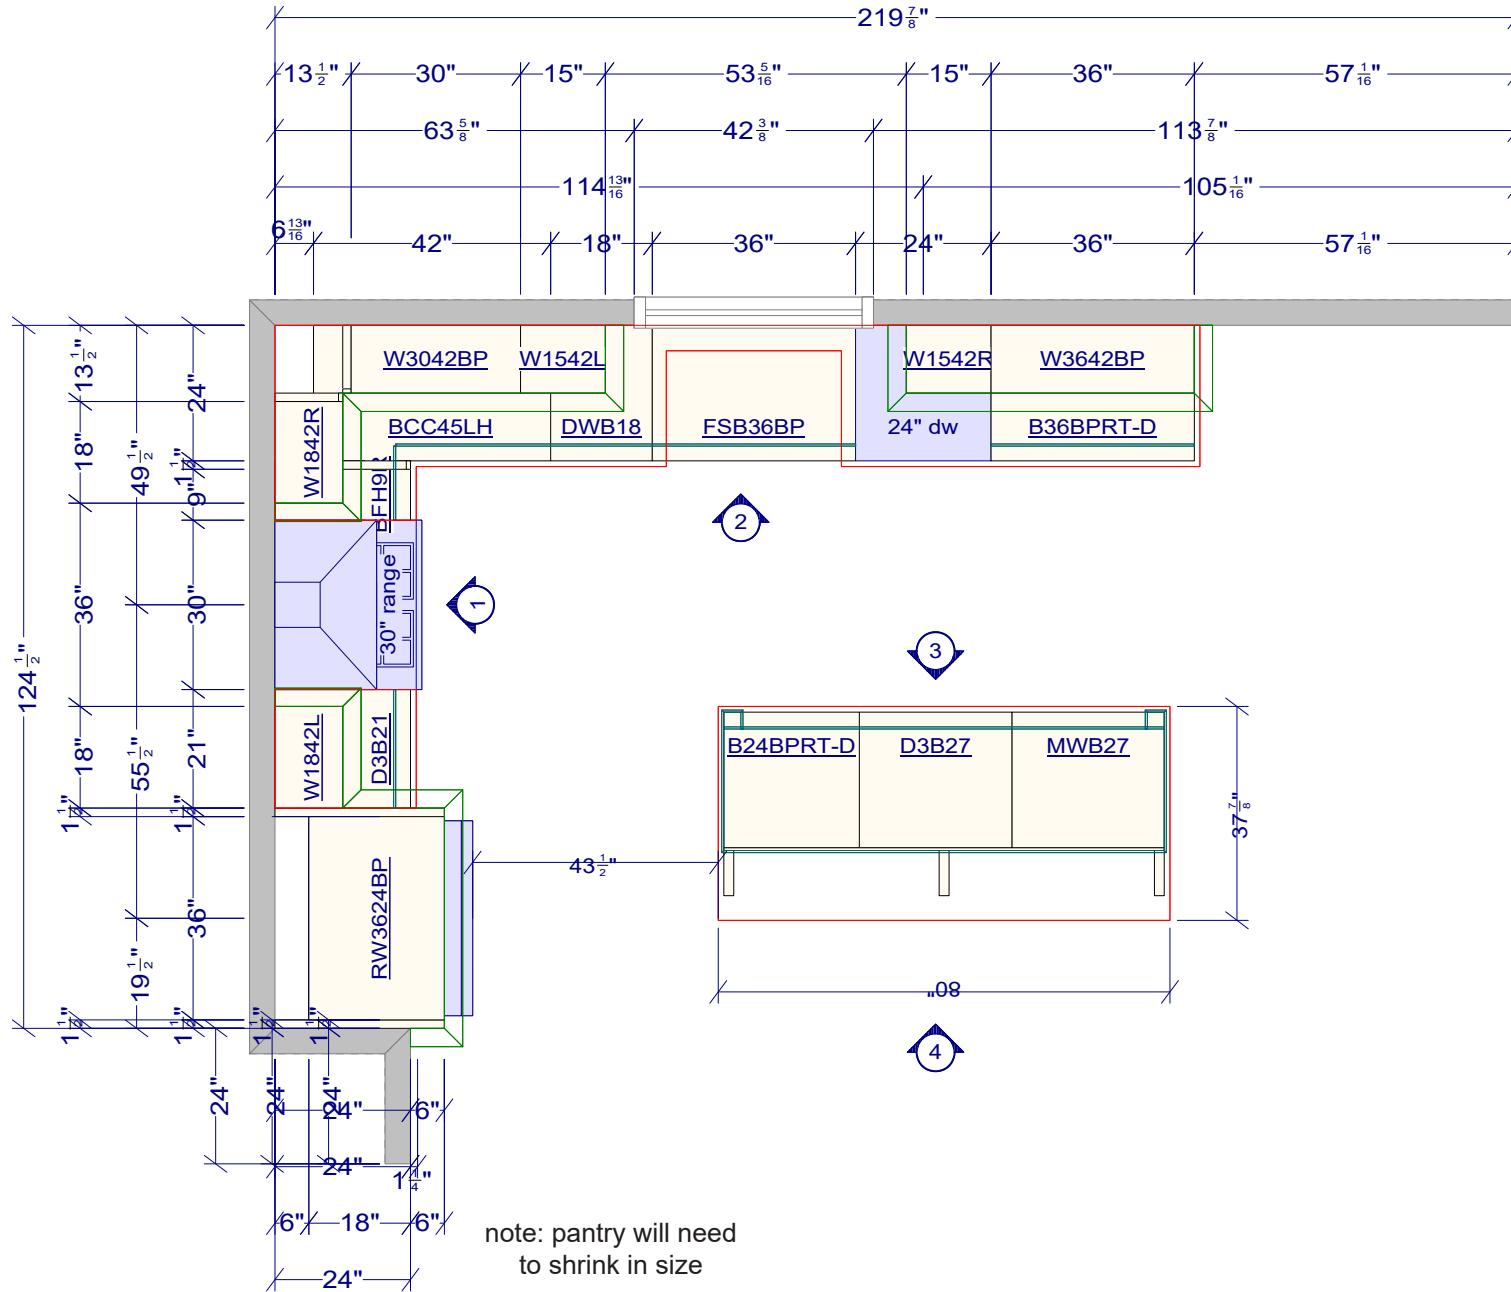

**JENNINGS BUILDERS SUPPLY
AND HARDWARE**

OSCAR - HILLCREST AVE.
BREVARD, NORTH CAROLINA

kitchen

april 27, 2021

scale: 3/8" = 1'-0"

floor plan

drawing 1 of 4

jenningswnc.com
 828.884.9663