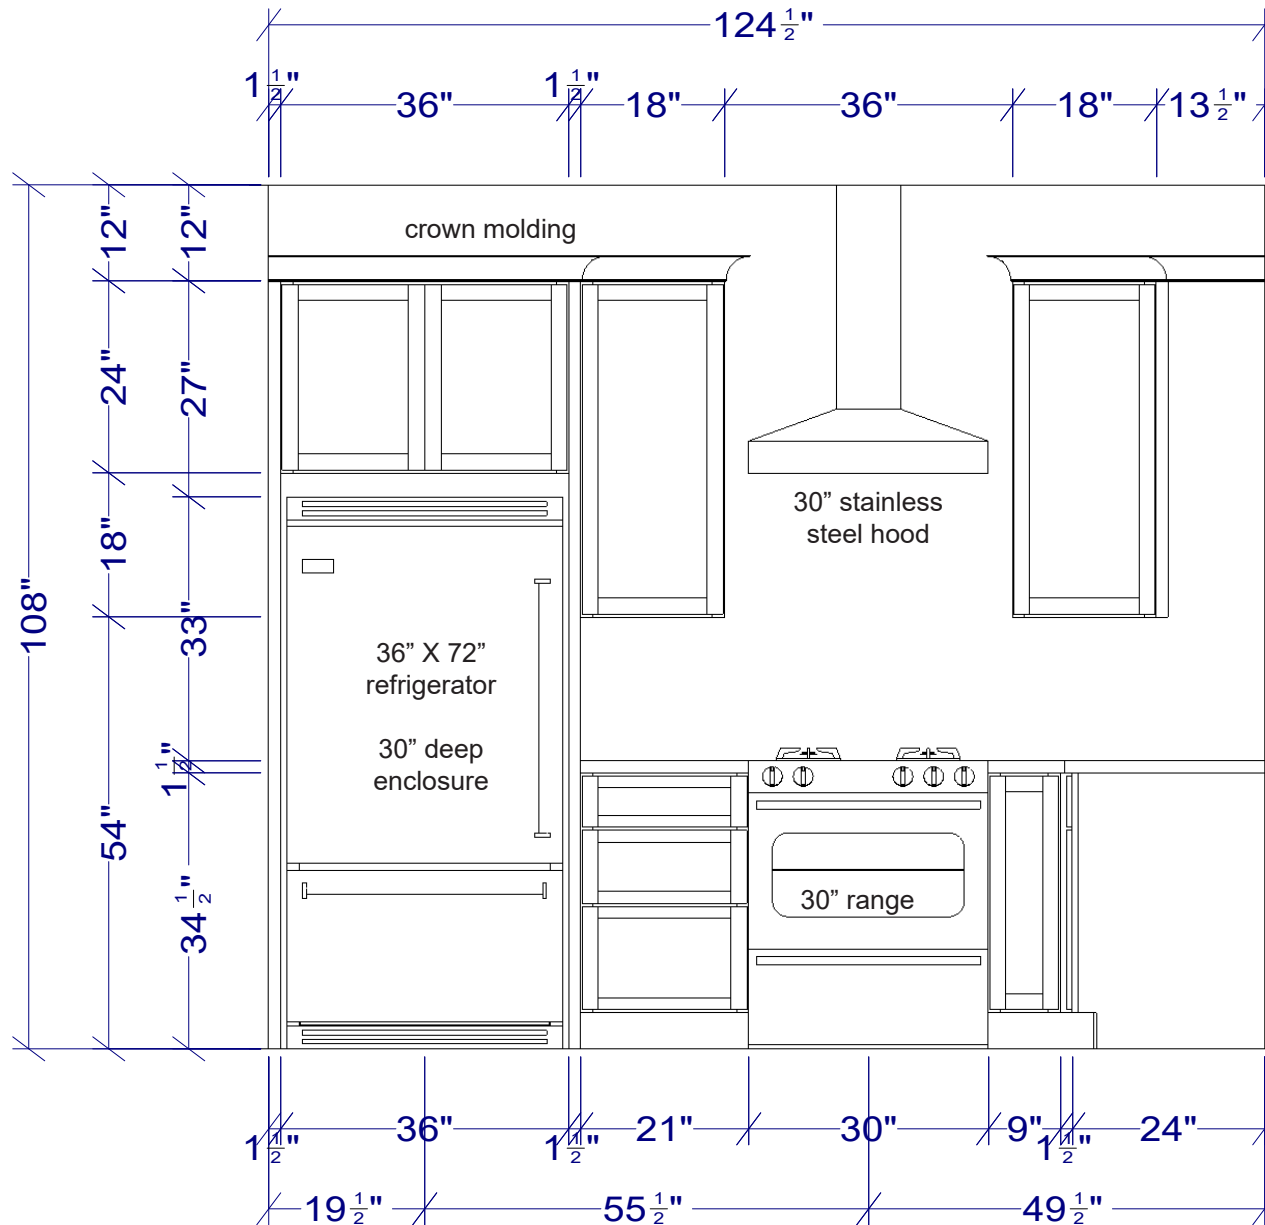

OSCAR - HILLCREST AVE.
BREVARD, NORTH CAROLINA

kitchen

april 27, 2021

scale: 1/2" = 1' - 0"

elevation 1 drawing 2 of 4

jenningswnc.com
828.884.9663

initials: _____

all dimensions and size designations given are subject to verification on job site and adjustment to fit job conditions.