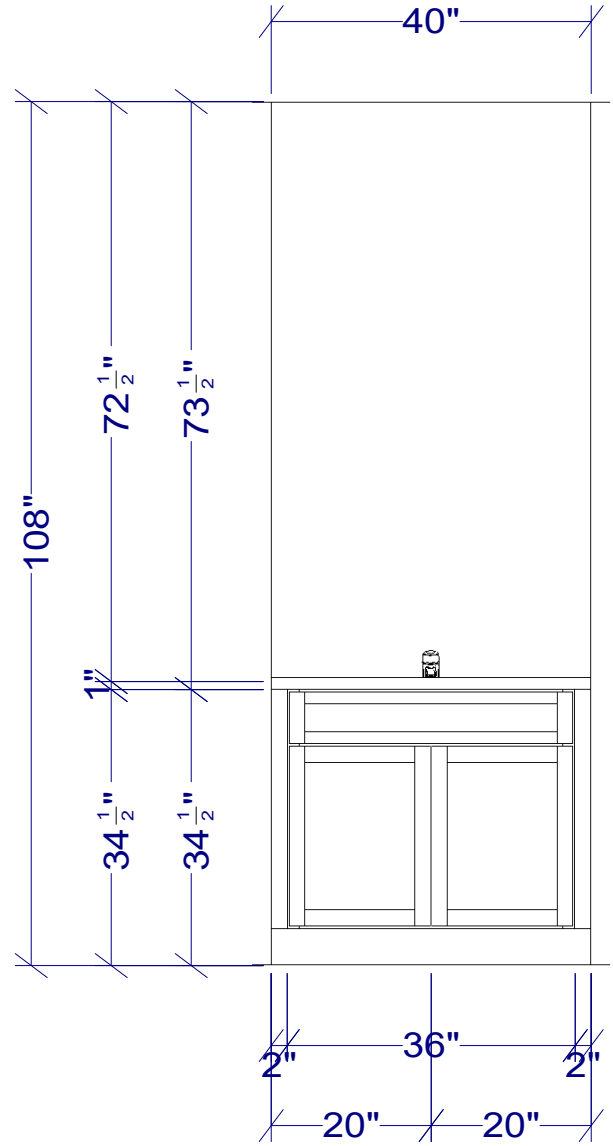

initials: _____

OSCAR - HILLCREST AVE.
BREVARD, NORTH CAROLINA

powder bath
april 27, 2021

scale: 1/2" = 1' - 0"
flr.pln./elev. drawing 1 of 1

jenningswnc.com
828.884.9663

all dimensions and size designations given are subject to verification on job site and adjustment to fit job conditions.

JENNINGS BUILDERS SUPPLY AND HARDWARE