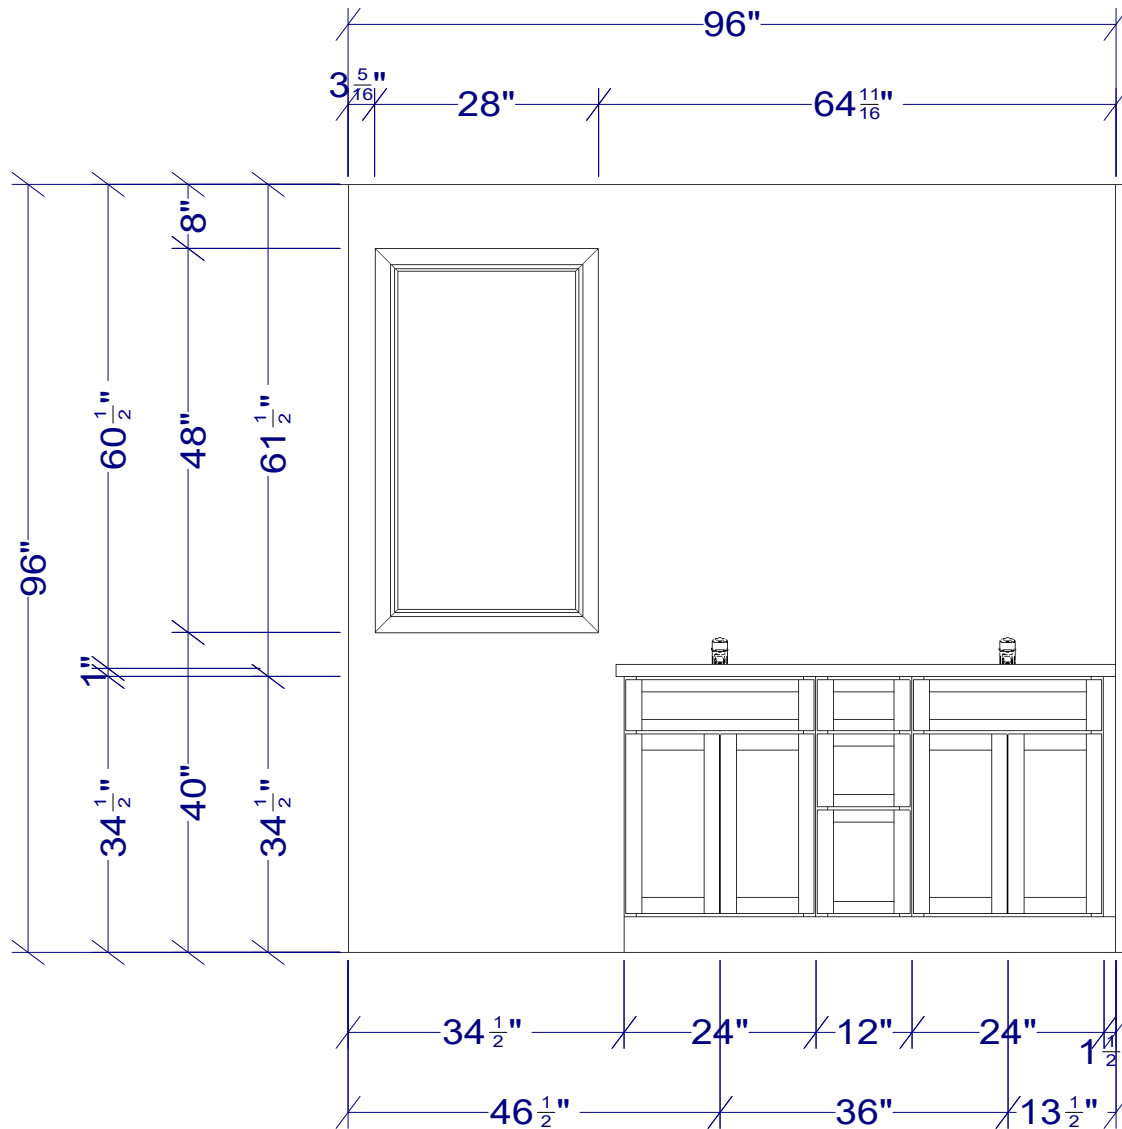

master bath
 april 27, 2021

scale: 1/2" = 1' - 0"
 elevation drawing 2 of 2

jenningswnc.com
 828.884.9663

initials: _____

all dimensions and size designations given are subject to verification on job site and adjustment to fit job conditions.