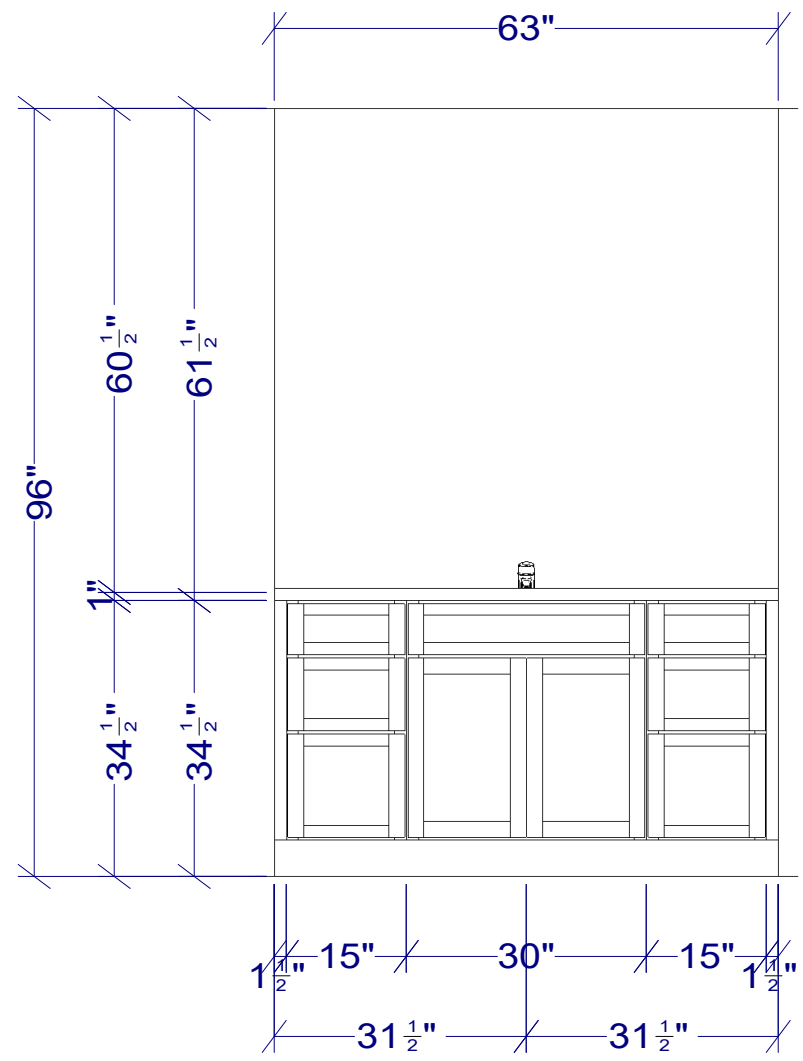

OSCAR - HILLCREST AVE.
BREVARD, NORTH CAROLINA

guest bath
april 27, 2021

scale: 1/2" = 1' - 0"
flr.pln./elev. drawing 1 of 1

jenningswnc.com
828.884.9663

initials: _____

all dimensions and size designations given are subject to verification on job site and adjustment to fit job conditions.