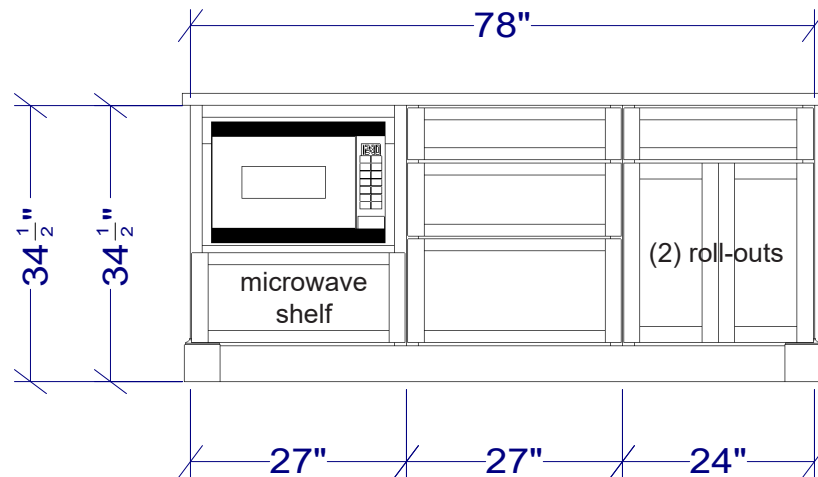

OSCAR - HILLCREST AVE.
BREVARD, NORTH CAROLINA

kitchen

april 27, 2021

scale: 1/2" = 1' - 0"

elevations 3&4 drawing 4 of 4

jenningswnc.com
828.884.9663

initials: _____

all dimensions and size designations given are subject to verification on job site and adjustment to fit job conditions.

JENNINGS BUILDERS SUPPLY AND HARDWARE