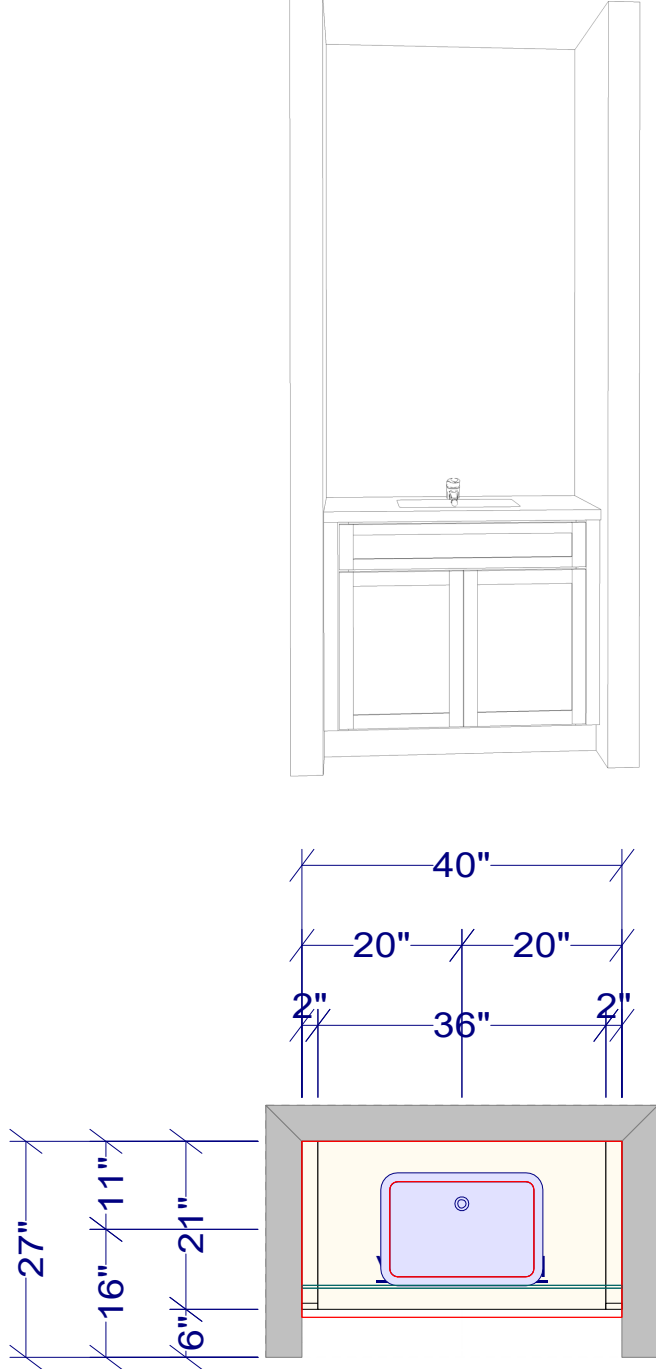

initials: _____

OSCAR - HILLCREST AVE.
BREVARD, NORTH CAROLINA

powder bath
april 27, 2021

scale: 1/2" = 1' - 0"
flr.pln./elev. drawing 1 of 1

jenningswnc.com
828.884.9663

all dimensions and size designations given are subject to verification on job site and adjustment to fit job conditions.

JENNINGS BUILDERS SUPPLY AND HARDWARE