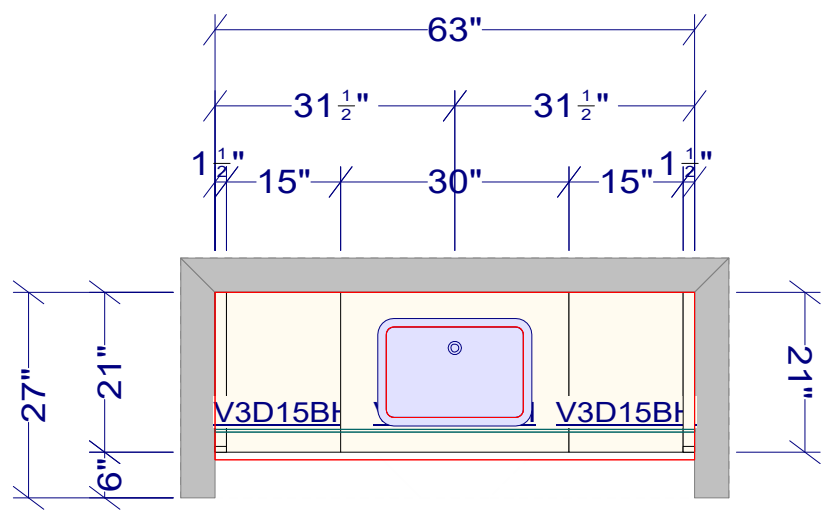

OSCAR - HILLCREST AVE.
BREVARD, NORTH CAROLINA

guest bath
april 27, 2021

scale: 1/2" = 1' - 0"
flr.pln./elev. drawing 1 of 1

jenningswnc.com
828.884.9663

initials: _____

all dimensions and size designations given are subject to verification on job site and adjustment to fit job conditions.