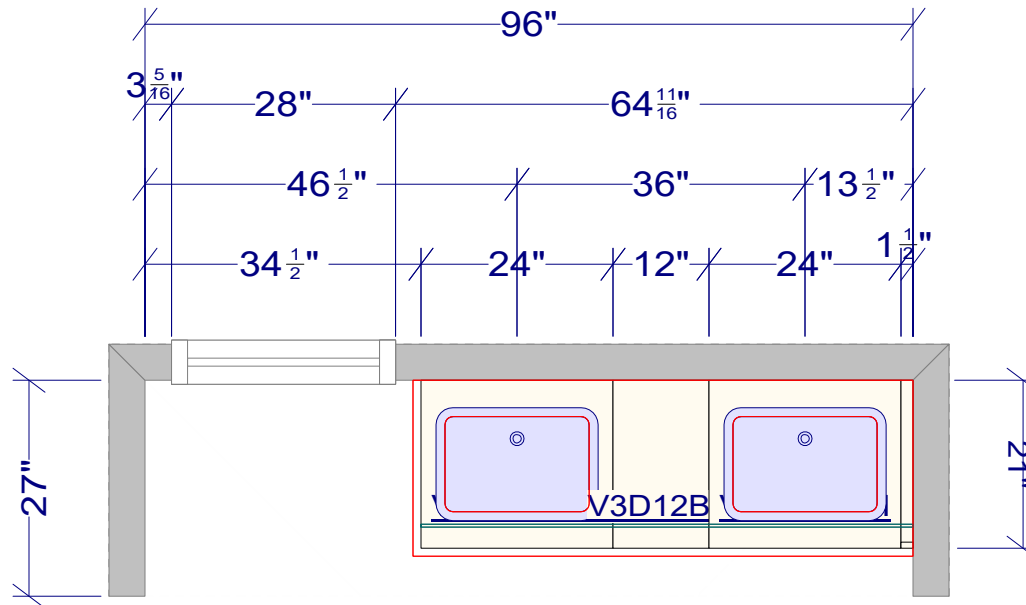

OSCAR - HILLCREST AVE.
BREVARD, NORTH CAROLINA

master bath
april 27, 2021

scale: 1/2" = 1' - 0"
floor plan drawing 1 of 2

jenningswnc.com
828.884.9663

initials: _____

all dimensions and size designations given are subject to verification on job site and adjustment to fit job conditions.

JENNINGS BUILDERS SUPPLY AND HARDWARE