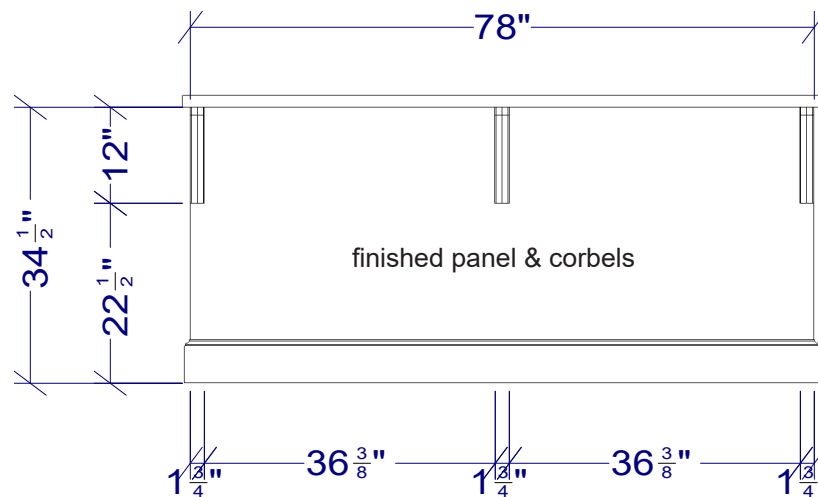

OSCAR - HILLCREST AVE.
BREVARD, NORTH CAROLINA

kitchen

april 27, 2021

scale: 1/2" = 1' - 0"

elevations 3&4 drawing 4 of 4

jenningswnc.com
828.884.9663

initials: _____

all dimensions and size designations given are subject to verification on job site and adjustment to fit job conditions.

JENNINGS BUILDERS SUPPLY AND HARDWARE