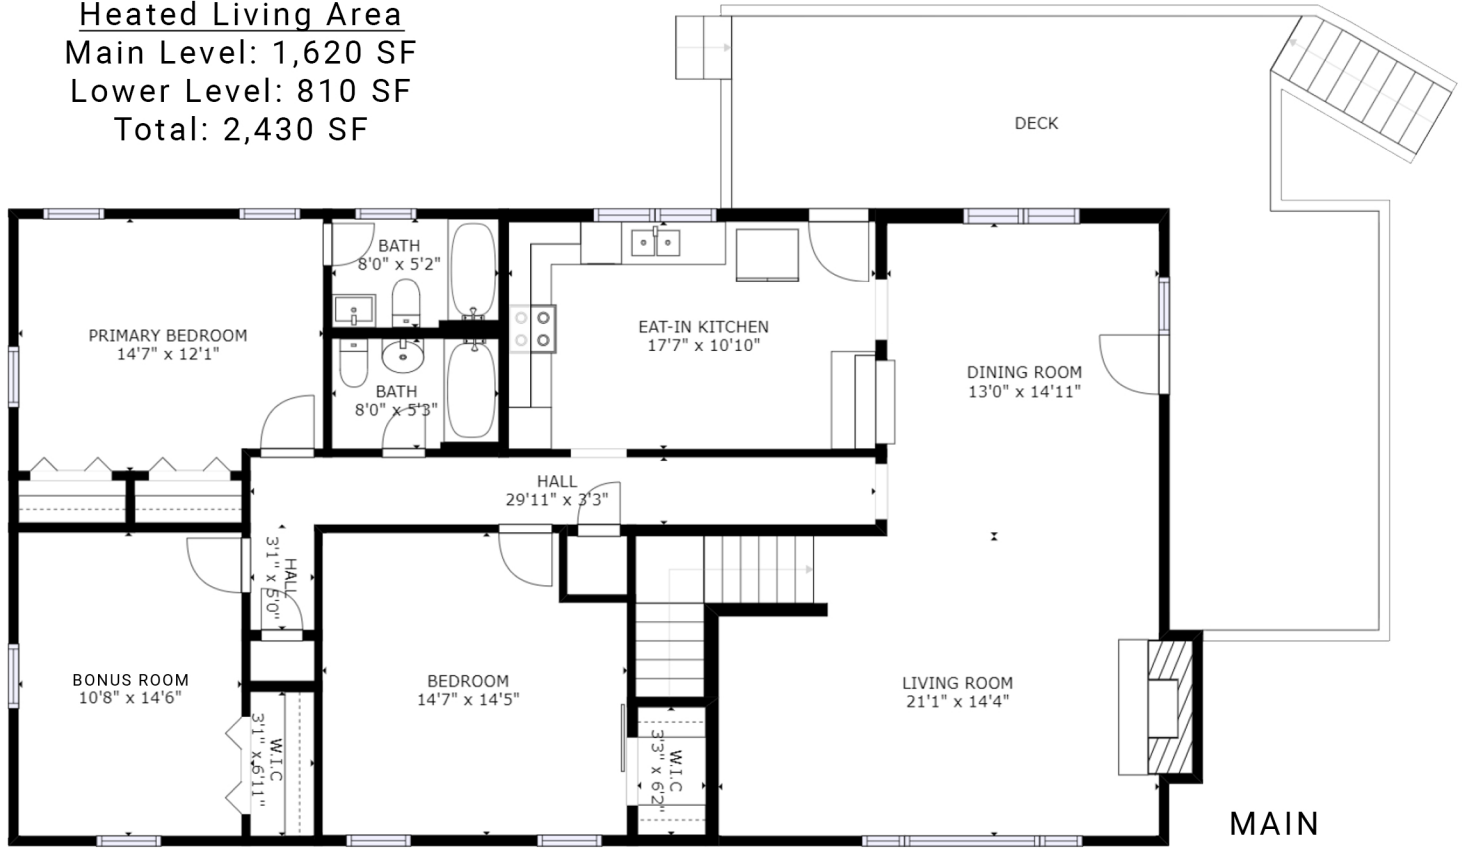

LOOKING GLASS REALTY

167 Kingfisher Road
Brevard, NC 28712

Heated Living Area
Main Level: 1,620 SF
Lower Level: 810 SF
Total: 2,430 SF

HEATED LIVING AREA

MAIN LEVEL = 1620 SF
LOWER LEVEL* = 810 SF
Below Grade*
TOTAL = 2430 SF