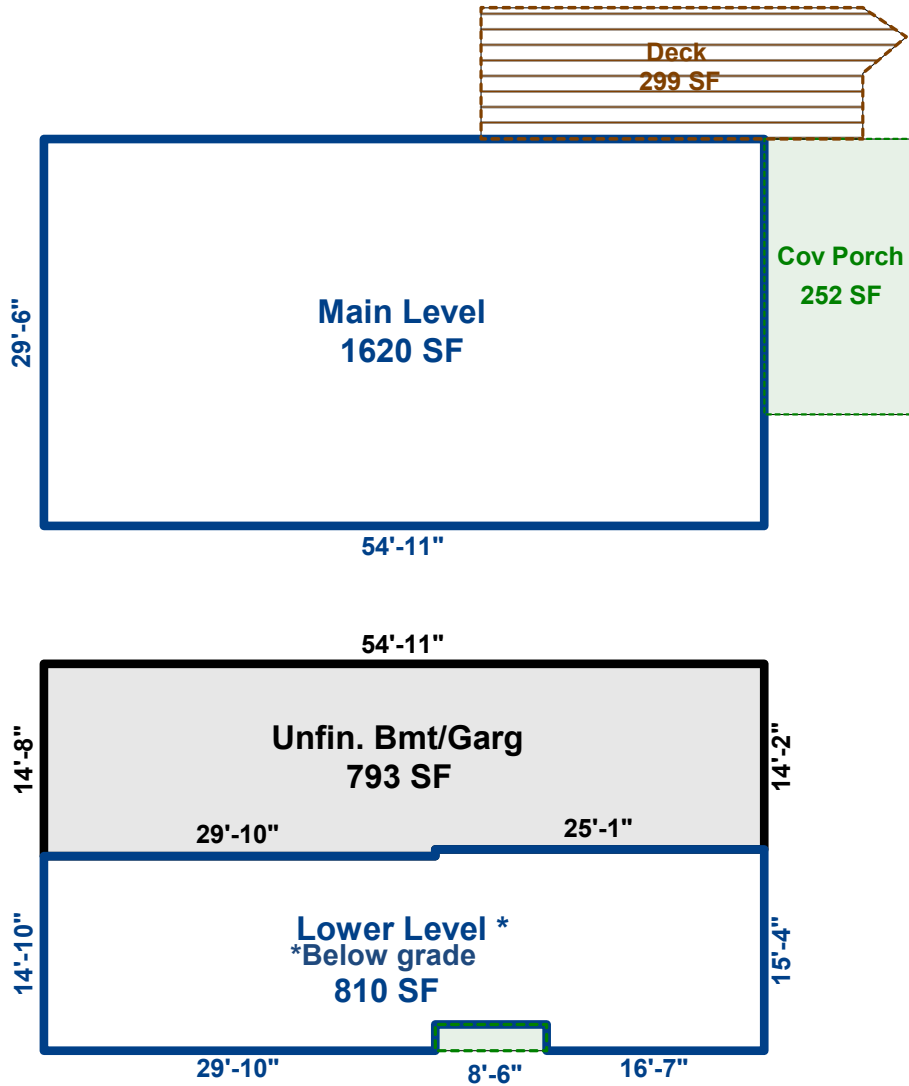

LOOKING GLASS REALTY

167 Kingfisher Road
Brevard, NC 28712

Heated Living Area
Main Level: 1,620 SF
Lower Level: 810 SF
Total: 2,430 SF

HEATED LIVING AREA

MAIN LEVEL = 1620 SF
LOWER LEVEL* = 810 SF
Below Grade*
TOTAL = 2430 SF