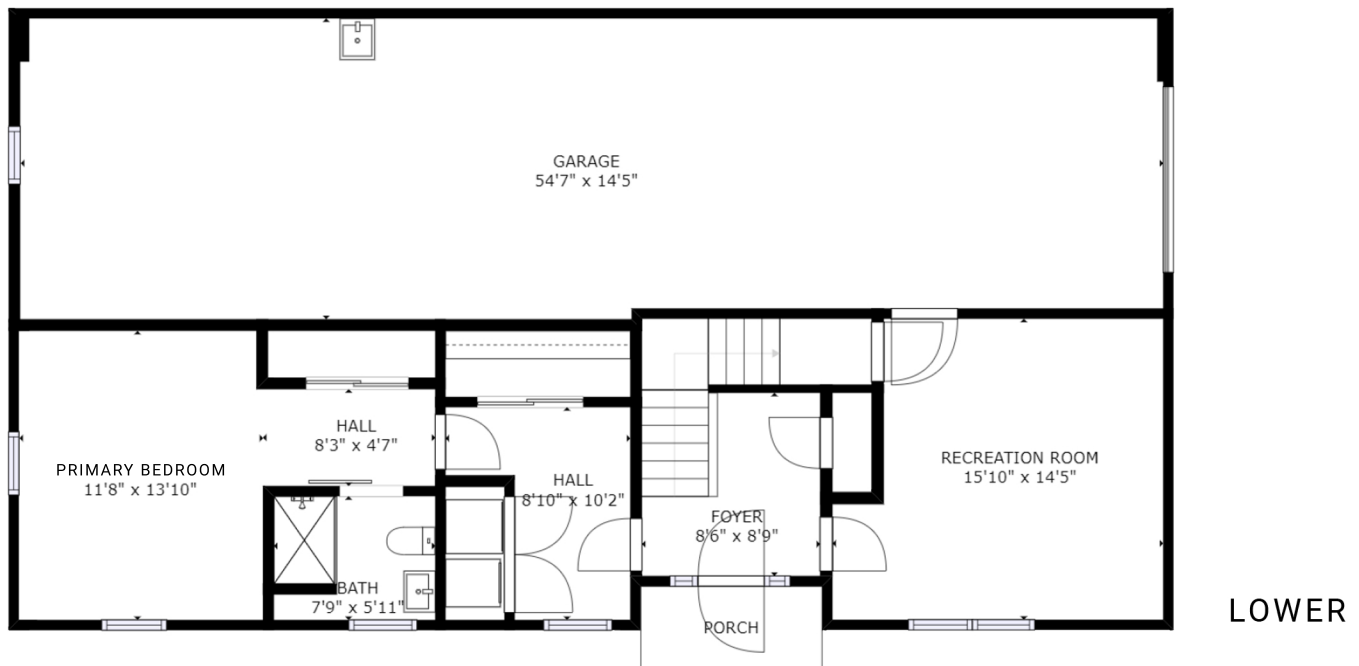

LOOKING GLASS REALTY

167 Kingfisher Road
Brevard, NC 28712

Heated Living Area
Main Level: 1,620 SF
Lower Level: 810 SF
Total: 2,430 SF

HEATED LIVING AREA

MAIN LEVEL = 1620 SF
LOWER LEVEL* = 810 SF
Below Grade*
TOTAL = 2430 SF