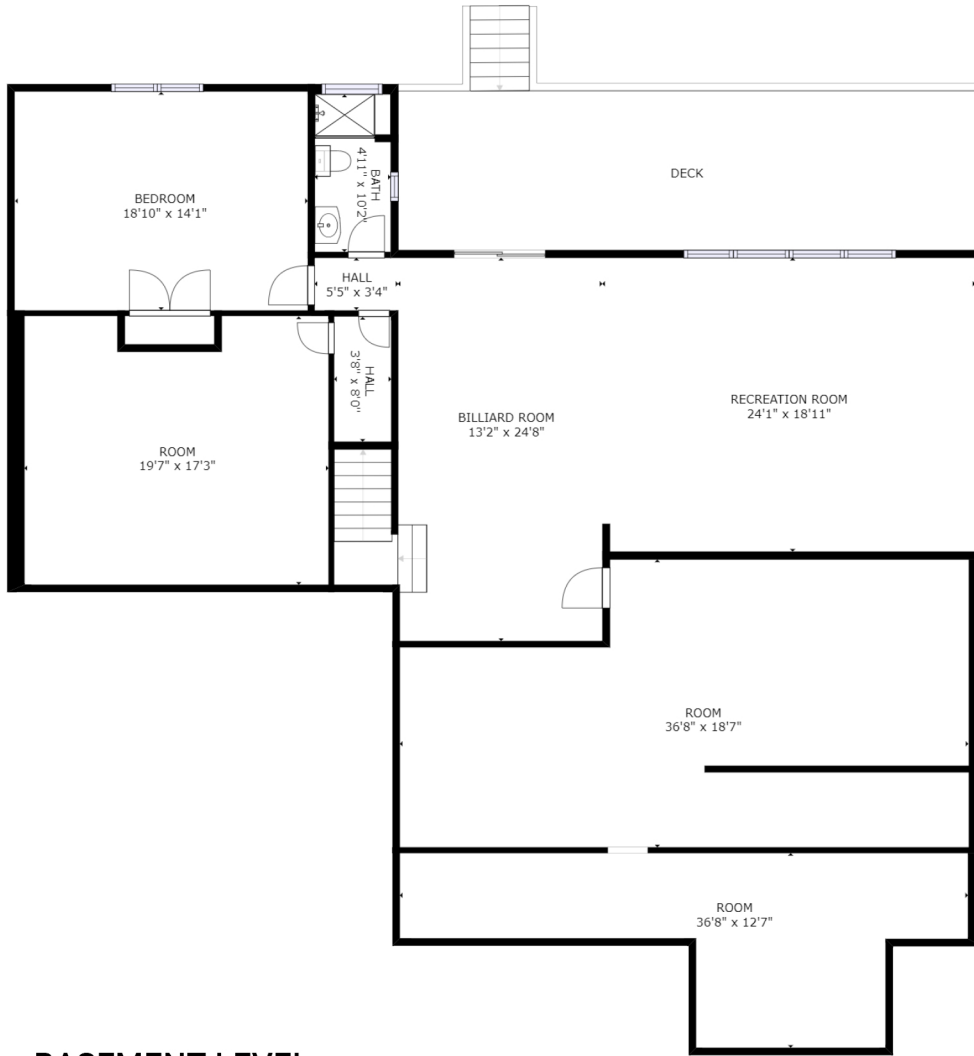

LOOKING GLASS REALTY

954 Soquili Drive, Brevard, NC 28712

Heated Living Area

Main Level = 2,500 SF
Basement Level = 1,313 SF

Total HLA = 3,813 SF

BASEMENT LEVEL

MAIN LEVEL