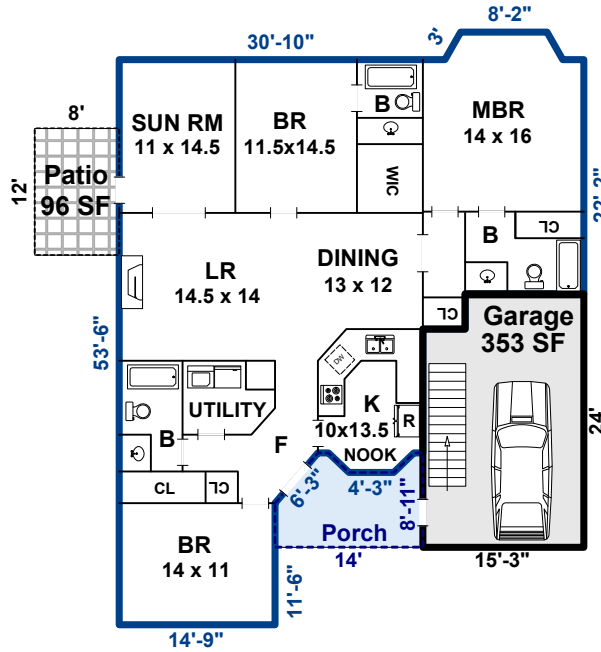

FINISHED HEATED LIVING AREA

1708 SF

* No portion of an area that has a ceiling height of less than 5' may be included in the total finished square footage calculations.

Interior sketches are for illustration purposes only.