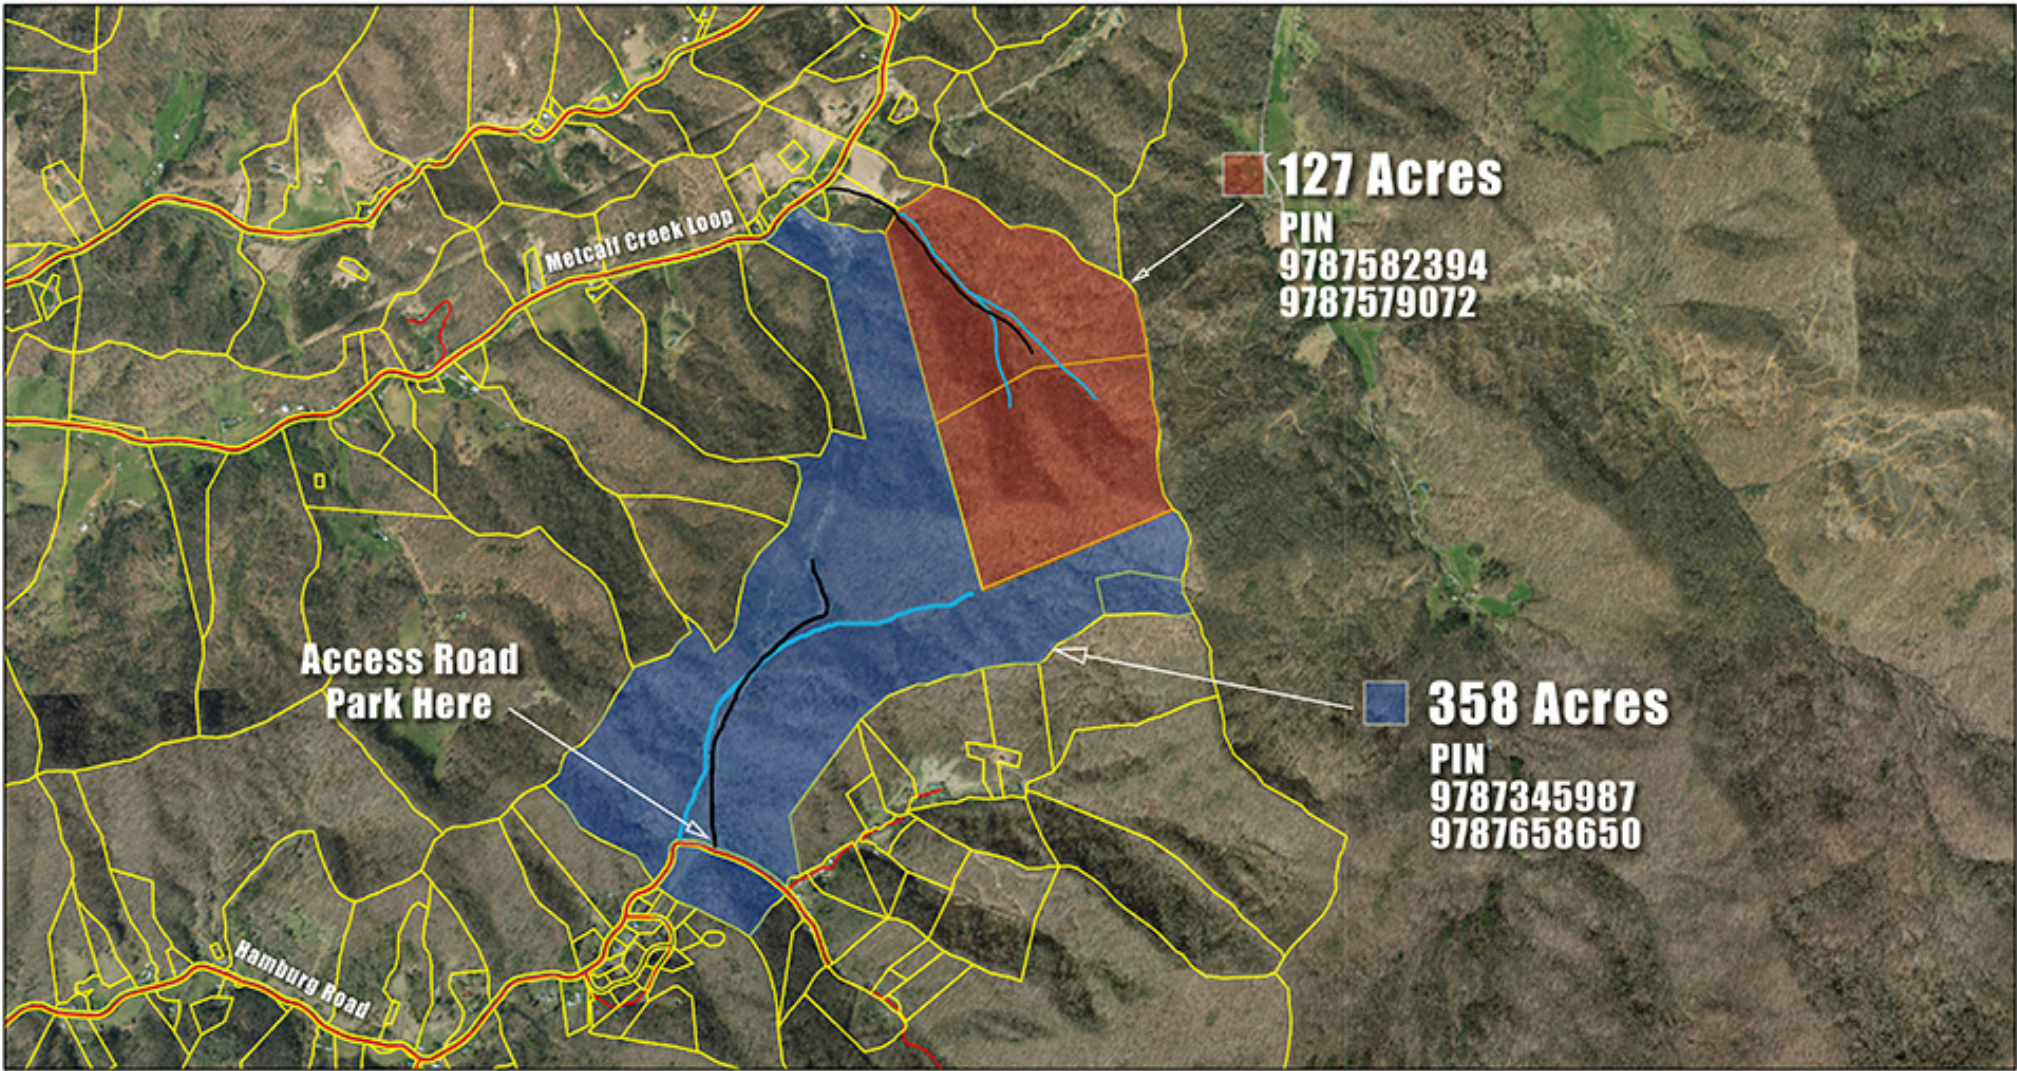

ArcGIS Web Map

127 Acres
PIN
9787582394
9787579072

358 Acres
PIN
9787345987
9787658650

**Access Road
Park Here**

Metcall Creek Loop

Hamburg Road

- 11/22/2020, 10:05:57 AM
- 2019 Madison County Tax Parcels
- Roads

NC CGIA, Earthstar Geographics