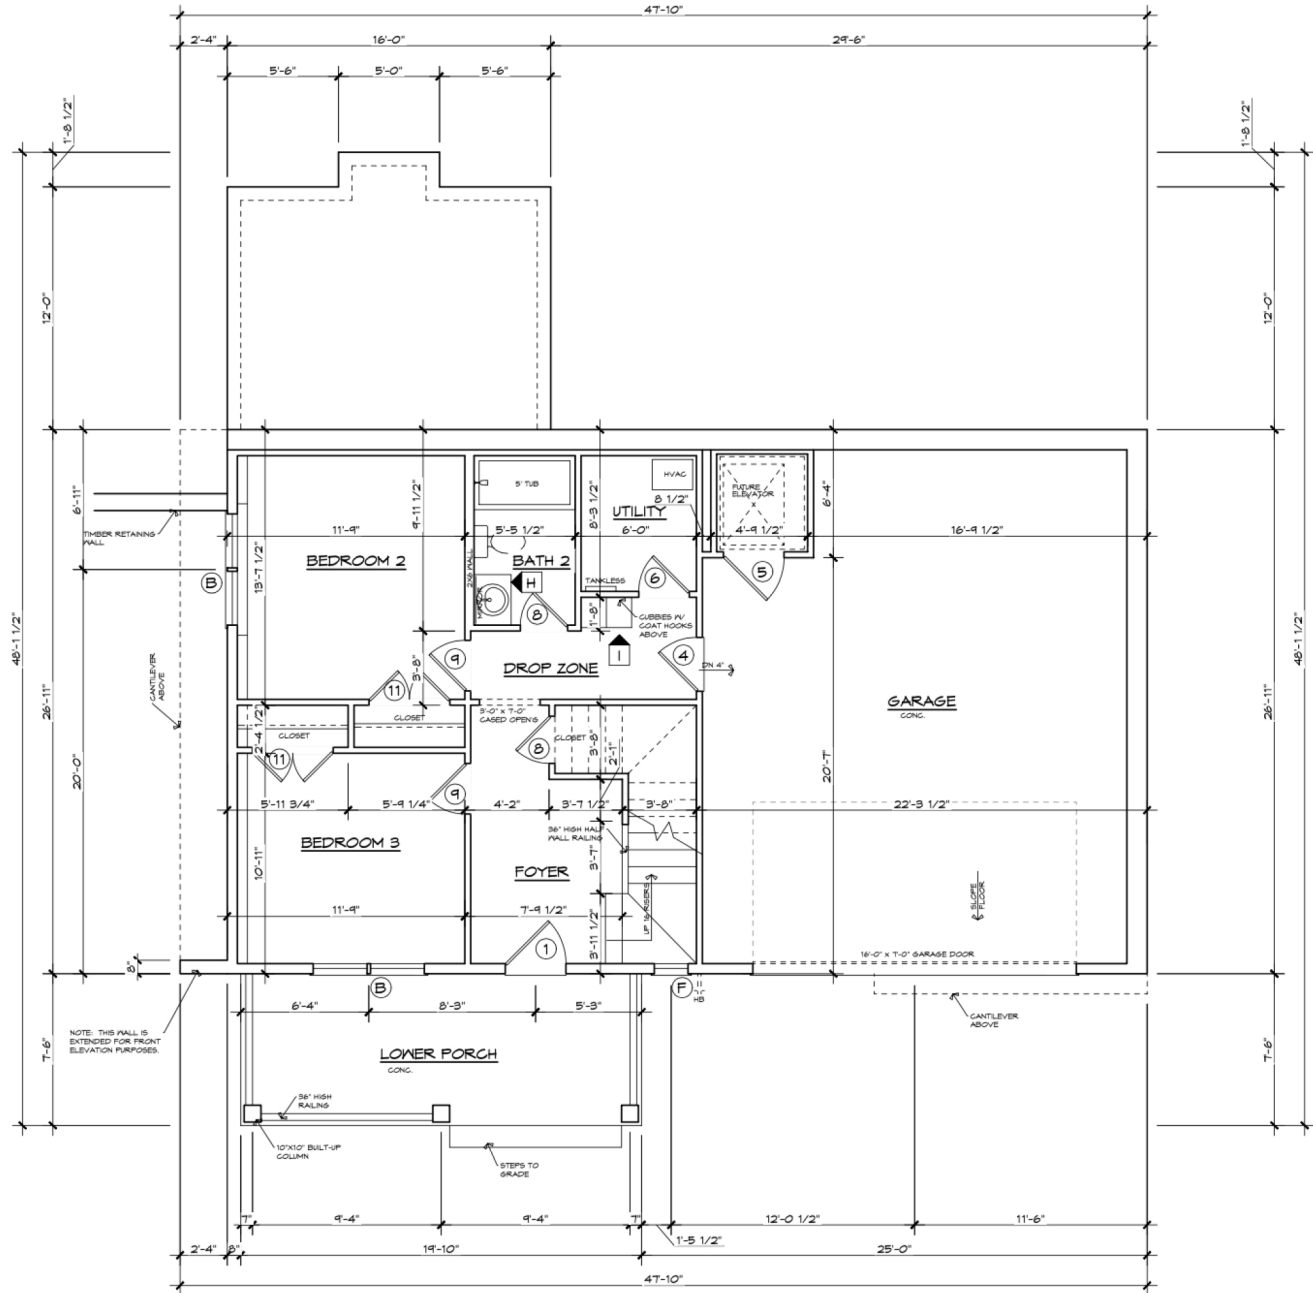

LOOKING GLASS REALTY

Lot 7 FernCliff Court, Brevard, NC 28712

Lower HLA = 667
Upper HLA = 1,301
Total HLA = 1,968

LOOKING GLASS REALTY

Lot 7 FernCliff Court Brevard, NC 28712

Lower HLA = 667
Upper HLA = 1,301
Total HLA = 1,968

Lower Floor Plan

LOOKING GLASS REALTY

Lot 7 FernCliff Court Brevard, NC 28712

Lower HLA = 667
Upper HLA = 1,301
Total HLA = 1,968

Upper Floor Plan