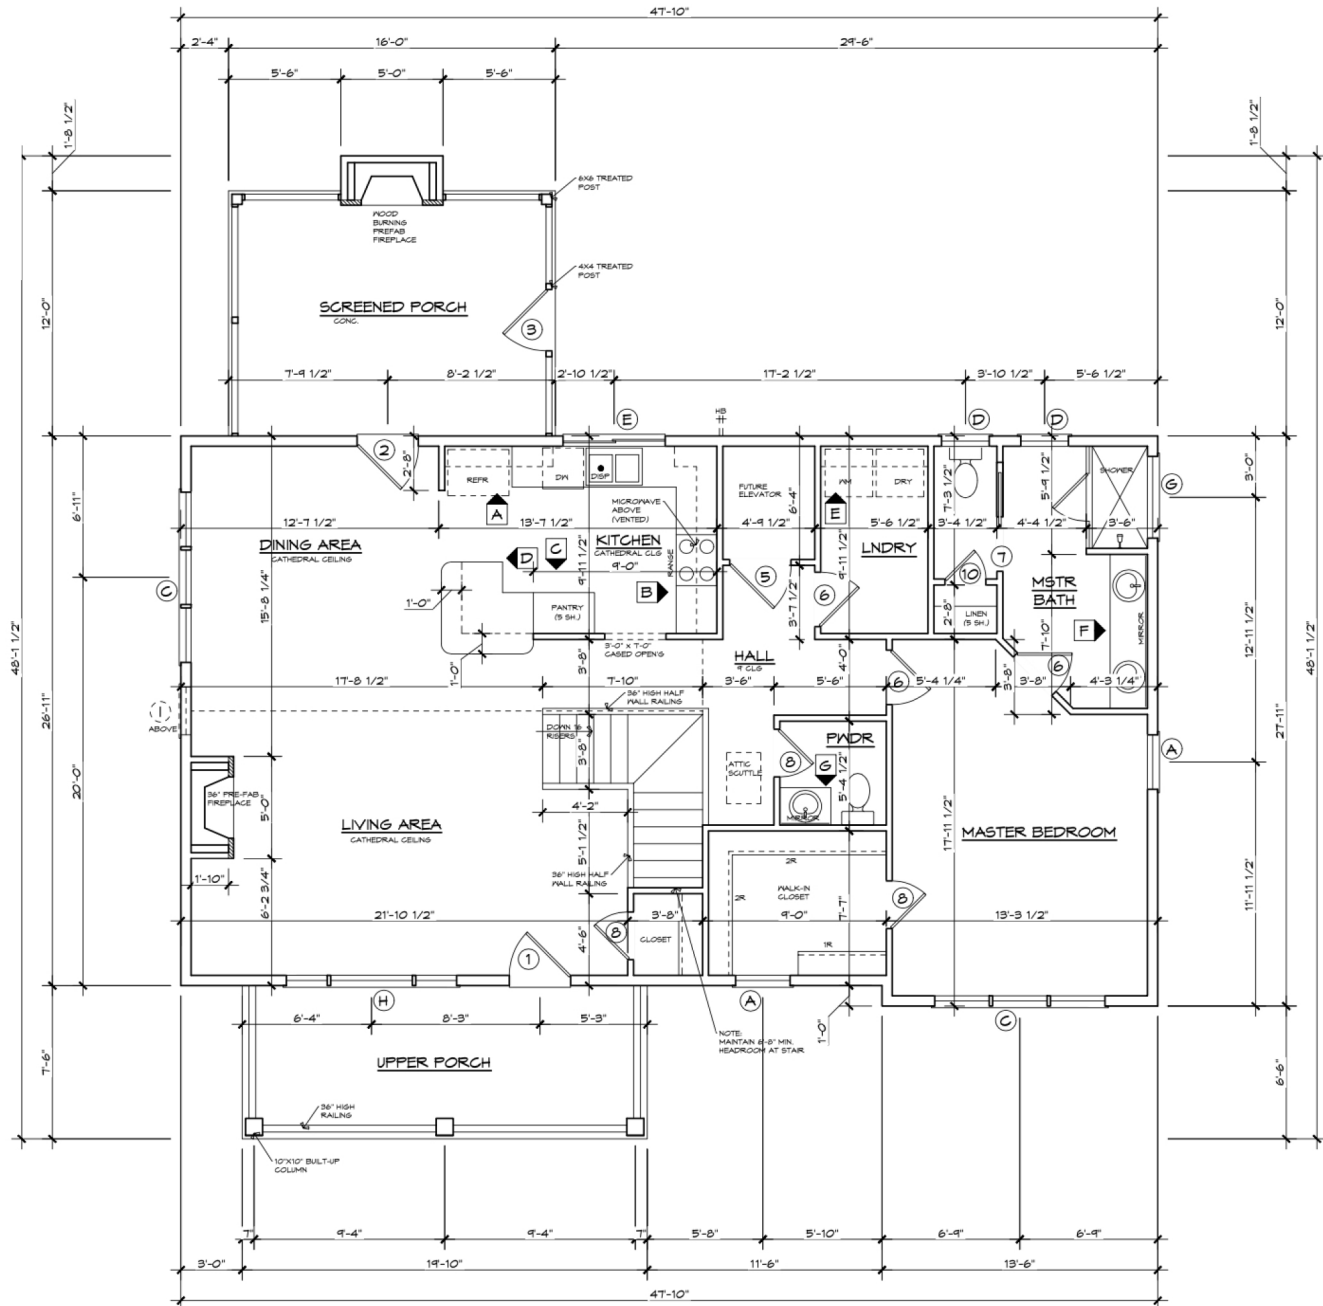

Lower Floor Plan

LOOKING GLASS REALTY

Lot 7 FernCliff Court Brevard, NC 28712

Lower HLA = 667
Upper HLA = 1,301
Total HLA = 1,968

Upper Floor Plan