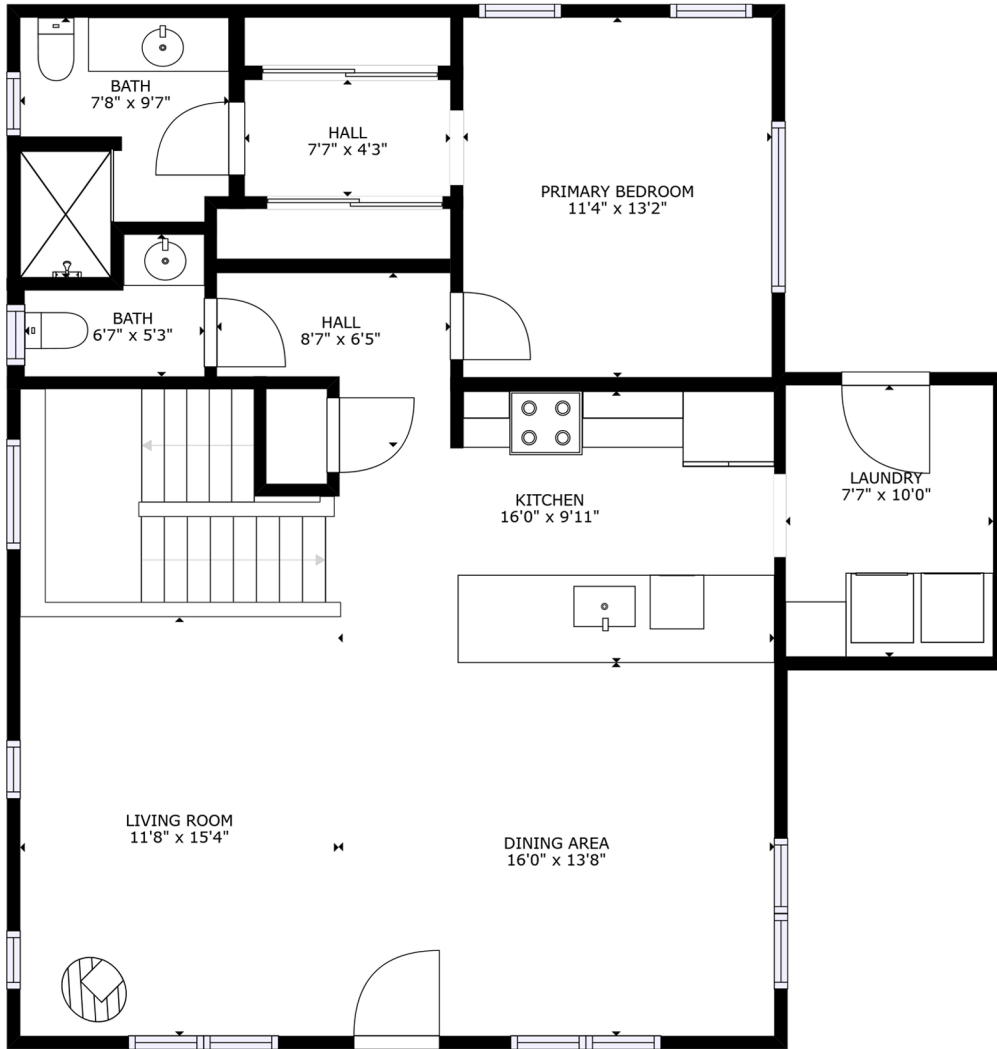

LOOKING GLASS REALTY

345 Knob Road, Pisgah Forest, NC 28768

Heated Living Area Square Footage:

Main = 1,085

Basement = 812

Total = 1,897

Main = 1,085 SF HLA

Basement = 812 SF HLA