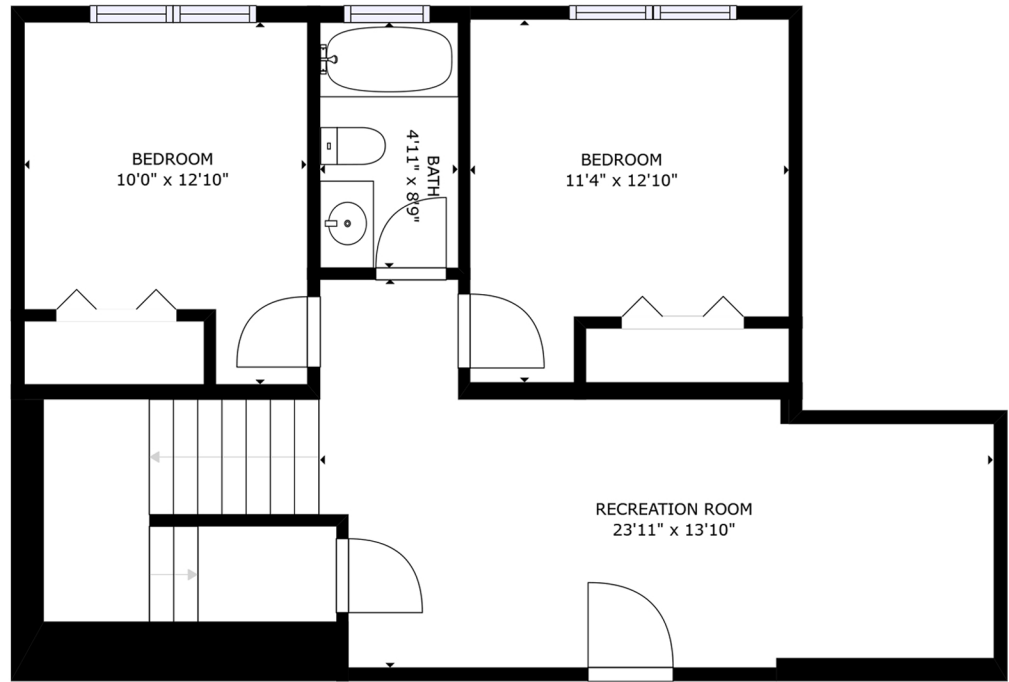

LOOKING GLASS REALTY

345 Knob Road, Pisgah Forest, NC 28768

Heated Living Area Square Footage:

Main = 1,085

Basement = 812

Total = 1,897

Main = 1,085 SF HLA

Basement = 812 SF HLA