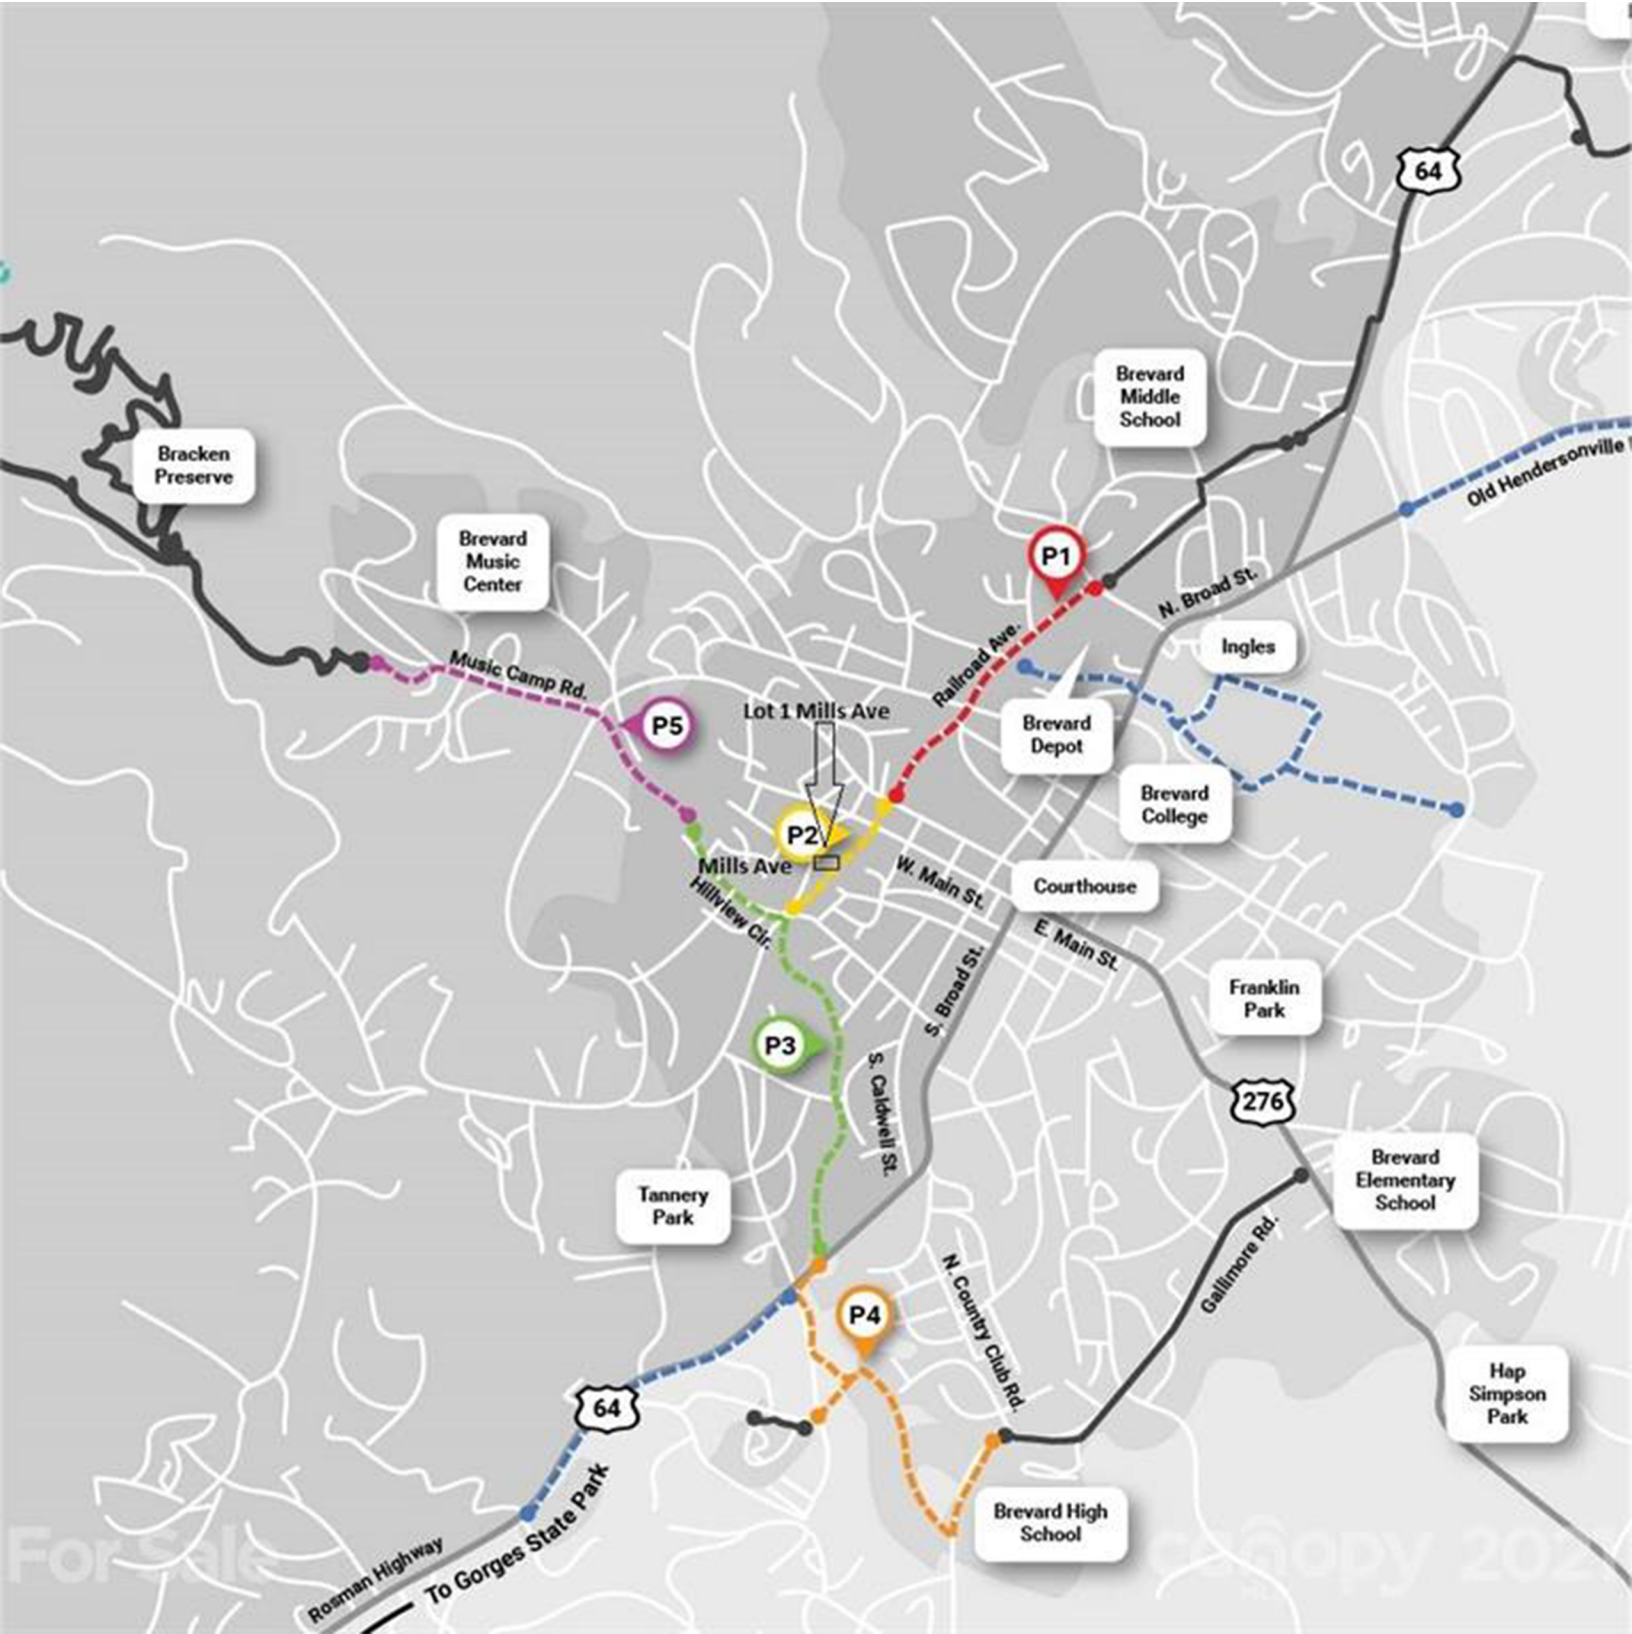

LOOKING GLASS REALTY

121 Mills Avenue  
Brevard, NC 28712

Area Map

# Estatee Trail (Brevard Bike Path)