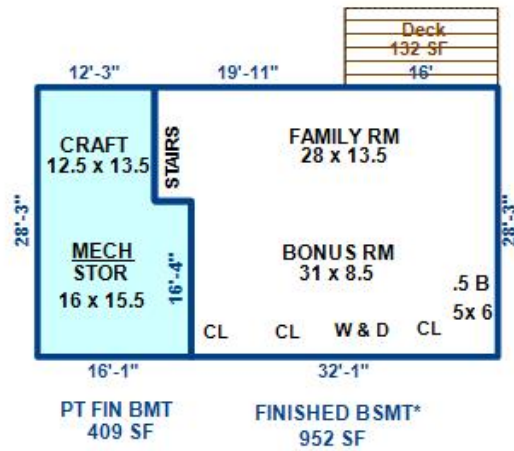

15 UWOHALI COURT, BREVARD, NC 28712

FINISHED HEATED LIVING AREA

MAIN LEVEL = 1361 SF

FINISHED BSMT* = 952 SF

* Below Grade

= Sun Room (156 sf) is finished but has no heat. It isn't included in the HLA total.

= Finished heated living area.

= Pt. Fin Bmt (409 sf) has no heat and is not included in the HLA total.

* Below Grade

Prepared by Diane L. Jetton, HMS (828)553-0171; dlj@pobox.com