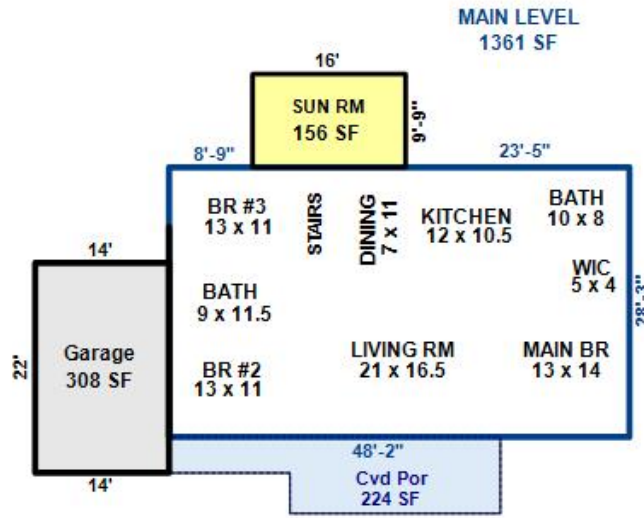

15 UWOHALI COURT, BREVARD, NC 28712

FINISHED HEATED LIVING AREA

MAIN LEVEL = 1361 SF

FINISHED BSMT* = 952 SF

* Below Grade

= Sun Room (156 sf) is finished but has no heat. It isn't included in the HLA total.

= Finished heated living area.

= Pt. Fin Bmt (409 sf) has no heat and is not included in the HLA total.

* Below Grade

Prepared by Diane L. Jetton, HMS (828)553-0171; dlj@pobox.com