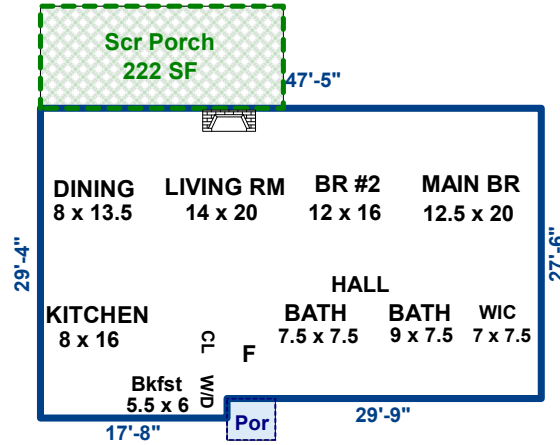

FINISHED HEATED LIVING AREA

1336 SF

Basement storage area has outside access only. It is below grade. The office is finished but has no heat.