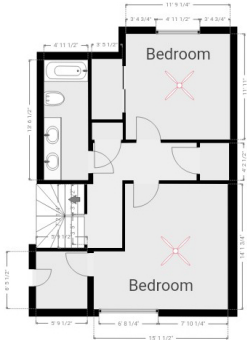

Upper Floor
Approximate
685 HLA SQFT