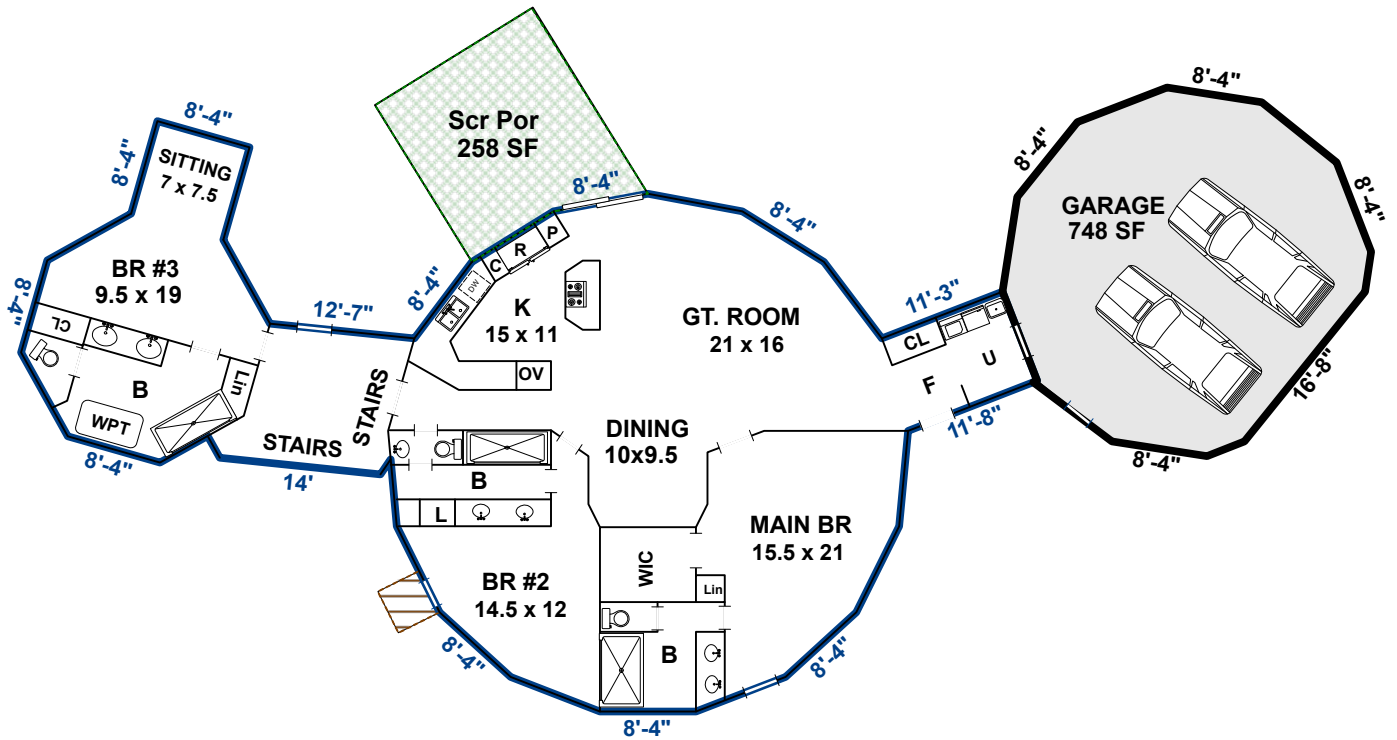

FINISHED HEATED LIVING AREA

2238 SF

Interior sketches are for illustration purposes only.
Prepared by Diane L. Jetton, HMS (828)553-0171; dlj@pobox.com