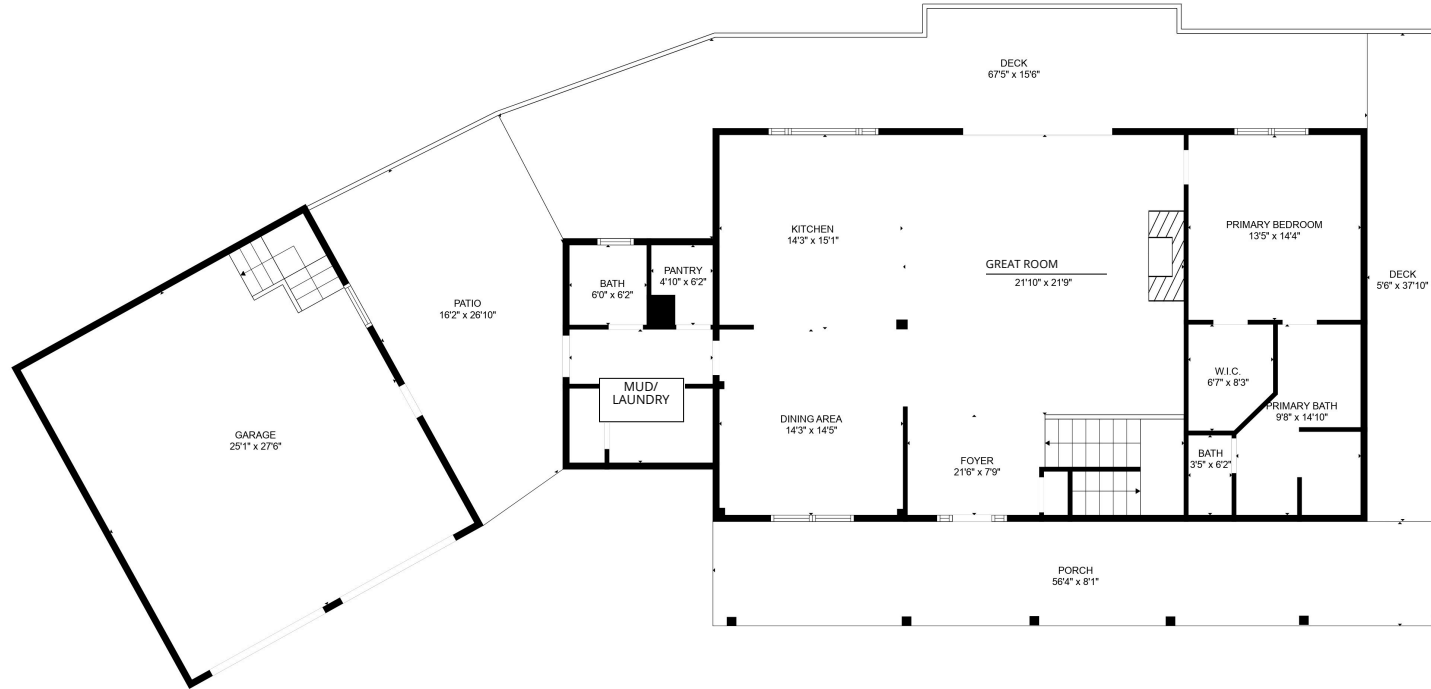

MAIN LEVEL HLA: 1665 SF

GROSS INTERNAL AREA
MAIN LEVEL: 1665 SF
LOWER LEVEL: 1379 SF
EXCLUDED AREAS: GARAGE LOFT BONUS ROOM: 339 SF - GARAGE 689 SF
LL UTILITY/STORAGE 187 SF - LL PATIO 991 SF - PORCH 465 SF - DECK 800 SF
TOTAL HLA: 3044

LOWER LEVEL HLA: 1379 SF

GROSS INTERNAL AREA
MAIN LEVEL: 1665 SF
LOWER LEVEL: 1379 SF

EXCLUDED AREAS: GARAGE LOFT BONUS ROOM: 339 SF - GARAGE 689 SF
LL UTILITY/STORAGE 187 SF - LL PATIO 991 SF - PORCH 465 SF - DECK 800 SF