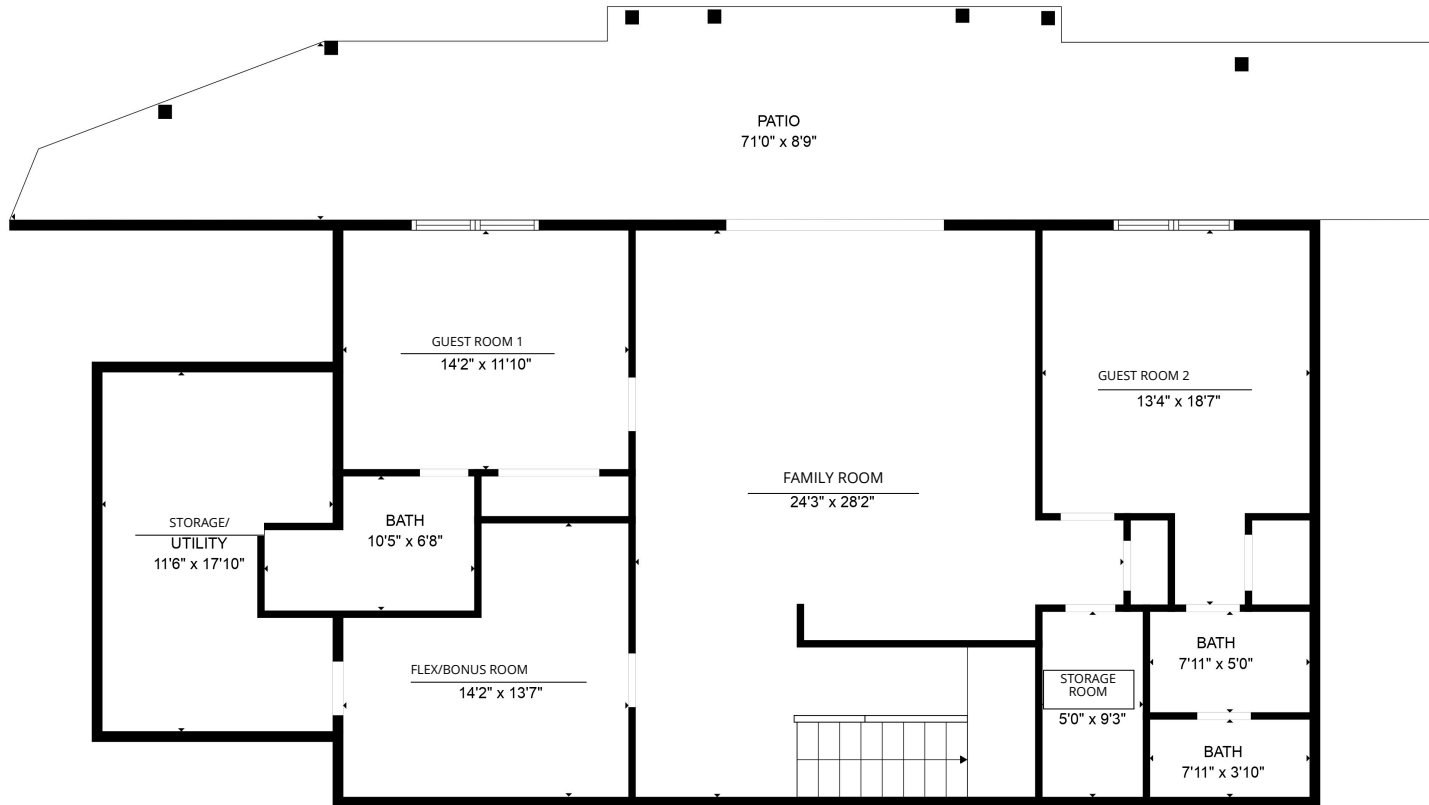

MAIN LEVEL HLA: 1665 SF

GROSS INTERNAL AREA
MAIN LEVEL: 1665 SF
LOWER LEVEL: 1379 SF
EXCLUDED AREAS: GARAGE LOFT BONUS ROOM: 339 SF - GARAGE 689 SF
LL UTILITY/STORAGE 187 SF - LL PATIO 991 SF - PORCH 465 SF - DECK 800 SF
TOTAL HLA: 3044

LOWER LEVEL HLA: 1379 SF

GROSS INTERNAL AREA
MAIN LEVEL: 1665 SF
LOWER LEVEL: 1379 SF

EXCLUDED AREAS: GARAGE LOFT BONUS ROOM: 339 SF - GARAGE 689 SF
LL UTILITY/STORAGE 187 SF - LL PATIO 991 SF - PORCH 465 SF - DECK 800 SF