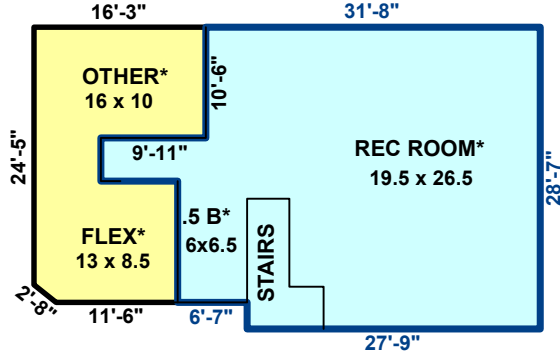

FINISHED HEATED LIVING AREA

MAIN LEVEL = 1298 SF

* Below Grade

AREAS NOT INCLUDED IN THE FHLA TOTAL

-  = Bath area (26 SF) is finished but has no heat.
-  = This area (967 SF) is heated and part finished.
-  = This area (351 SF) is heated and finished but is not contiguous to another Finished Heated Living Area. It cannot be labeled as bedrooms.
-  = Does not meet the ceiling height requirement.