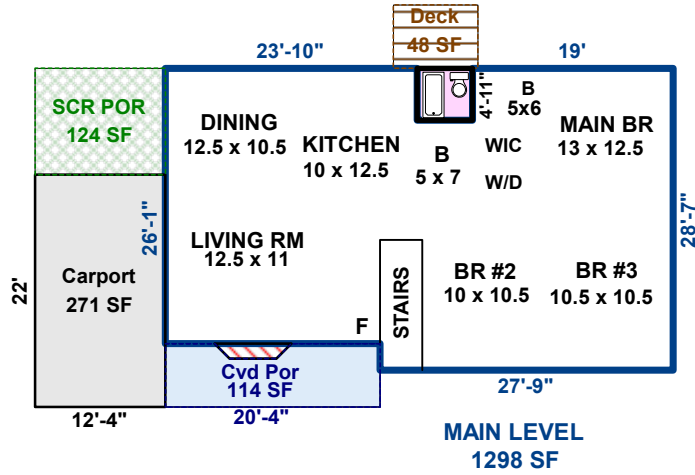

FINISHED HEATED LIVING AREA

MAIN LEVEL = 1298 SF

* Below Grade

AREAS NOT INCLUDED IN THE FHLA TOTAL

-  = Bath area (26 SF) is finished but has no heat.
-  = This area (967 SF) is heated and part finished.
-  = This area (351 SF) is heated and finished but is not contiguous to another Finished Heated Living Area. It cannot be labeled as bedrooms.
-  = Does not meet the ceiling height requirement.