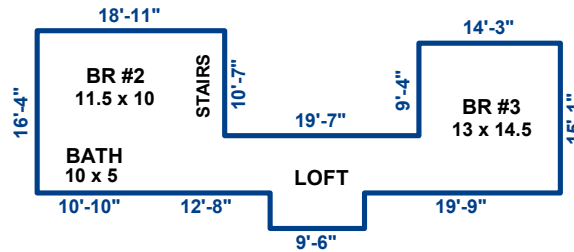

75 NODATSI COURT, BREVARD, NC 28712

FINISHED HEATED LIVING AREA

MAIN LEVEL = 1521 SF

SECOND LEVEL = 671 SF

TOTAL = 2192 SF

SECOND LEVEL 671 SF

Prepared by Diane L. Jetton, HMS (828)553-0171; dlj@pobox.com