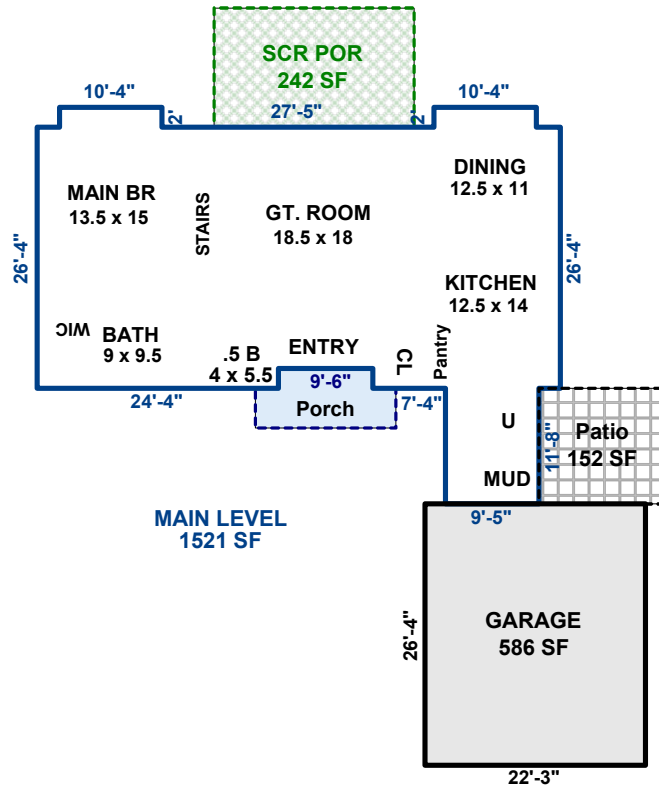

# 75 NODATSI COURT, BREVARD, NC 28712

## FINISHED HEATED LIVING AREA

MAIN LEVEL = 1521 SF

SECOND LEVEL = 671 SF

TOTAL = 2192 SF

### SECOND LEVEL 671 SF

Prepared by Diane L. Jetton, HMS (828)553-0171; dlj@pobox.com