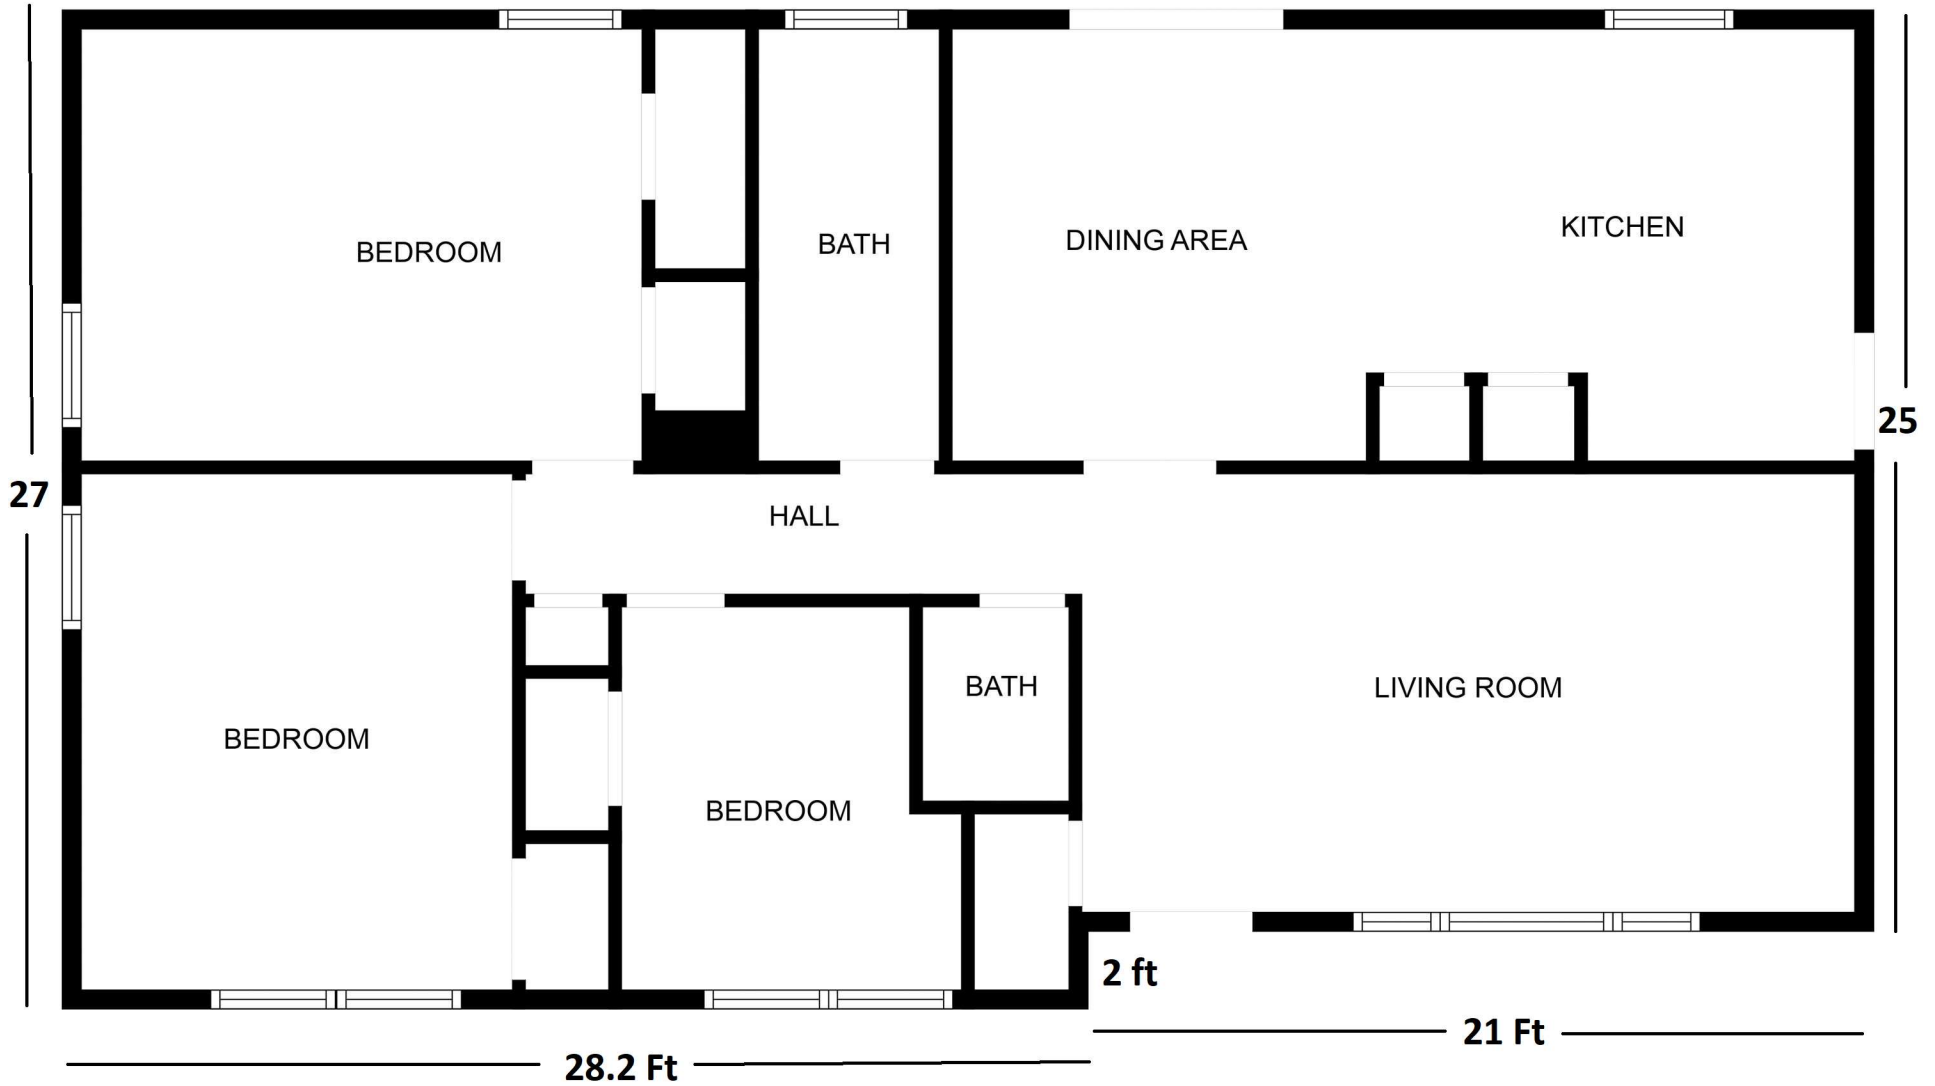

49.2 ft

BEDROOM

BATH

DINING AREA

KITCHEN

25

27

HALL

BEDROOM

BATH

BEDROOM

LIVING ROOM

2 ft

28.2 Ft

21 Ft