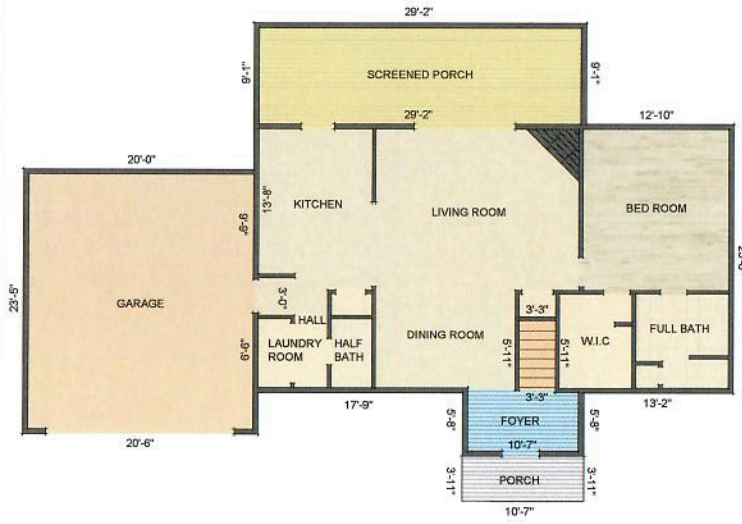

477 QUALLA CIRCLE BREVARD

TOTAL AREA

FIRST LEVEL = 1278 SF

SECOND LEVEL = 1830 SF

SECOND FLOOR

FIRST FLOOR