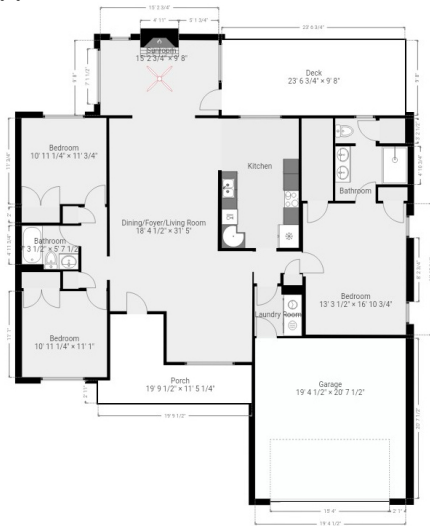

153 Water Leaf Drive  
Weaverville, NC 28787  
Approximately 1767 HLA SQFT

Main Floor  
Approximately  
1767 HLA SQFT

Attic  
200 NHLA SQFT