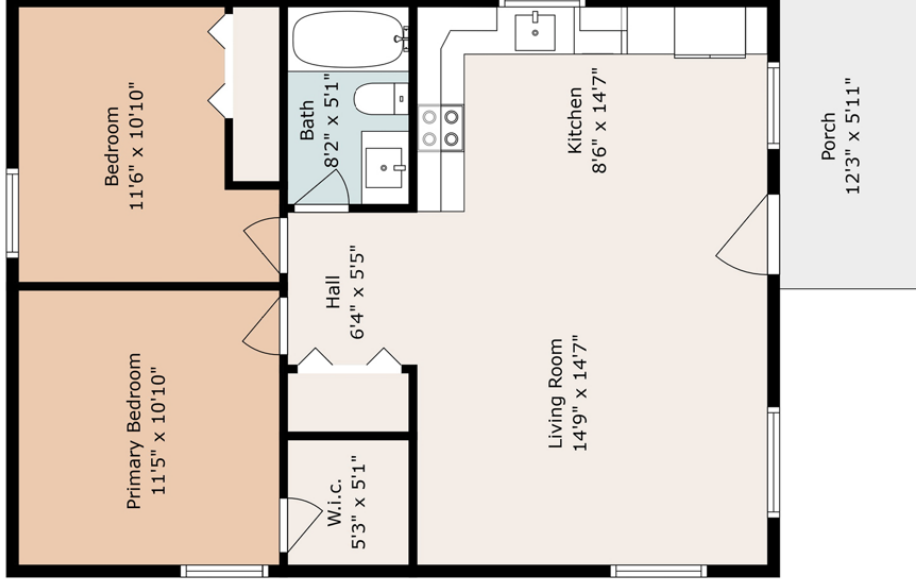

206 Cotton Top Drive Brevard, NC 28712

First Floor

Living Area	779.24 Sq ft
First Floor	779 Sq ft
Total Living Area (Rounded):	
Non-living Area	72 Sq ft
Open Porch	

Measurements are produced in accordance with NCREC Residential Square Footage Guidelines using laser measuring tools and LIDAR devices; deemed reliable but not guaranteed. Not intended for construction. Building and septic permits are not checked for the purposes of this report. Listing agent should review the completed work to verify that the HLA calculation includes only areas that qualify as HLA.