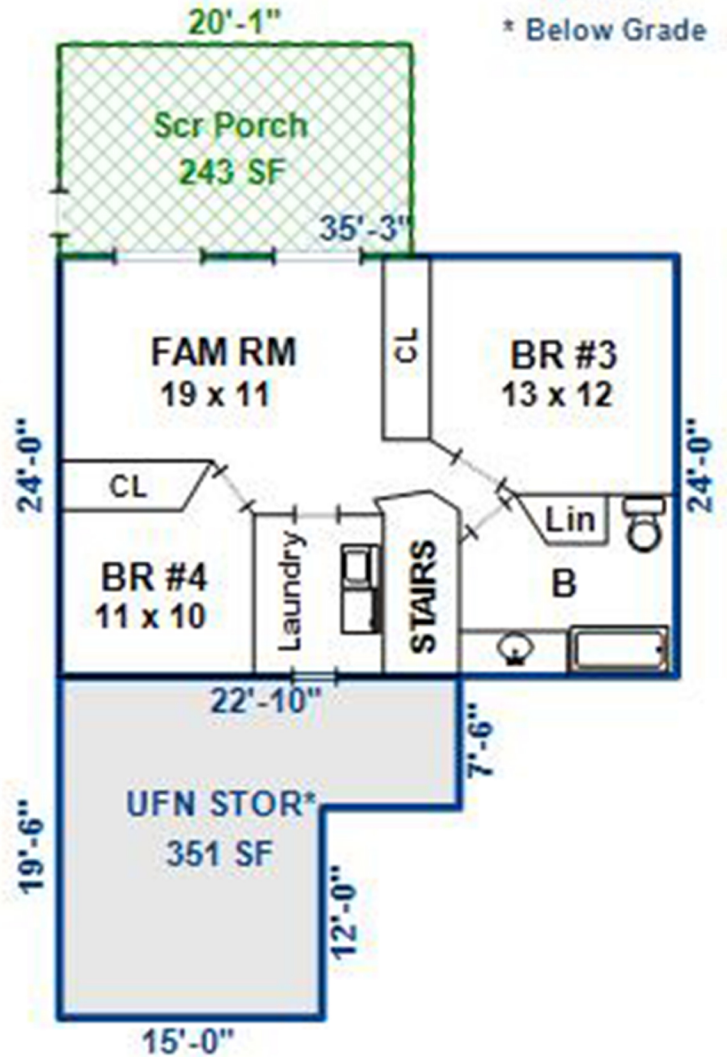

# LOOKING GLASS REALTY

35 East Danbury Lane  
Brevard, NC 28712

**MAIN LEVEL**  
1339 SF

**FINISHED BSMT\***  
846 SF

\* Below Grade

FINISHED HEATED LIVING AREA (FHLA)

MAIN LEVEL = 1339 SF

OTHER HEATED AREAS

FINISHED BSMT\* = 846 SF

\* Below Grade

Interior sketches are for illustration purposes only.

Prepared by Diane L. Jetton, HMS (828)553-0171; dlj@pobox.com