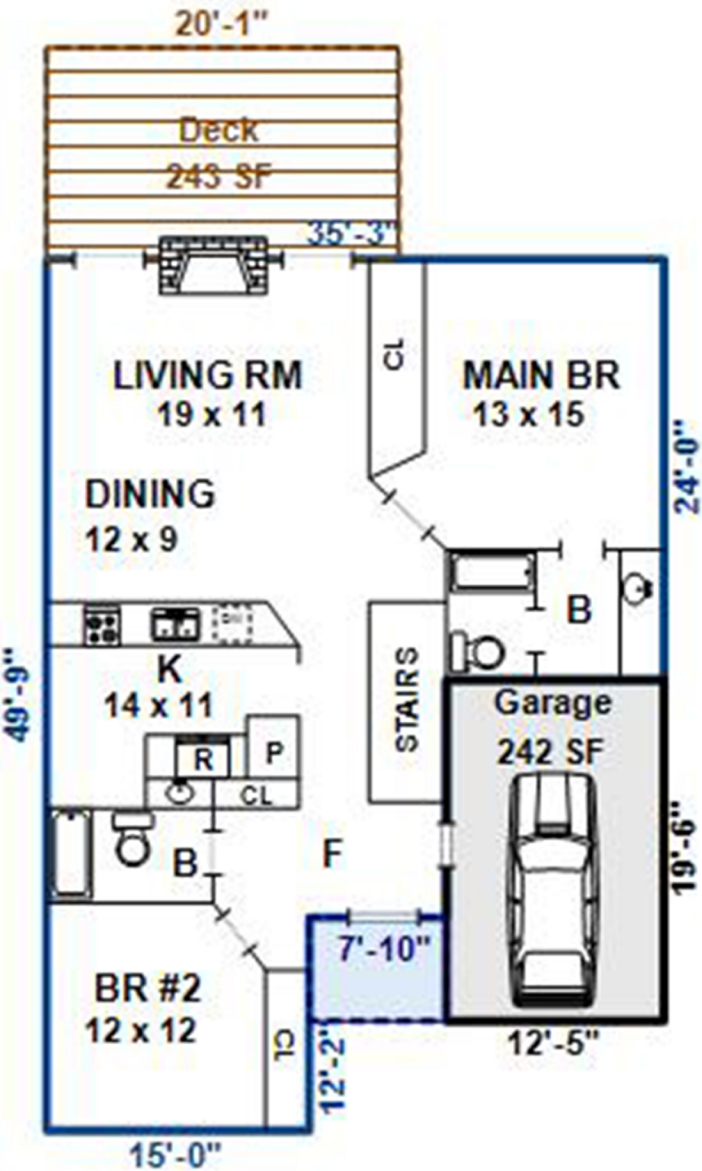

# LOOKING GLASS REALTY

35 East Danbury Lane  
Brevard, NC 28712

**MAIN LEVEL**  
1339 SF

**FINISHED BSMT\***  
846 SF

\* Below Grade

FINISHED HEATED LIVING AREA (FHLA)

MAIN LEVEL = 1339 SF

OTHER HEATED AREAS

FINISHED BSMT\* = 846 SF

\* Below Grade

Interior sketches are for illustration purposes only.

Prepared by Diane L. Jetton, HMS (828)553-0171; dlj@pobox.com