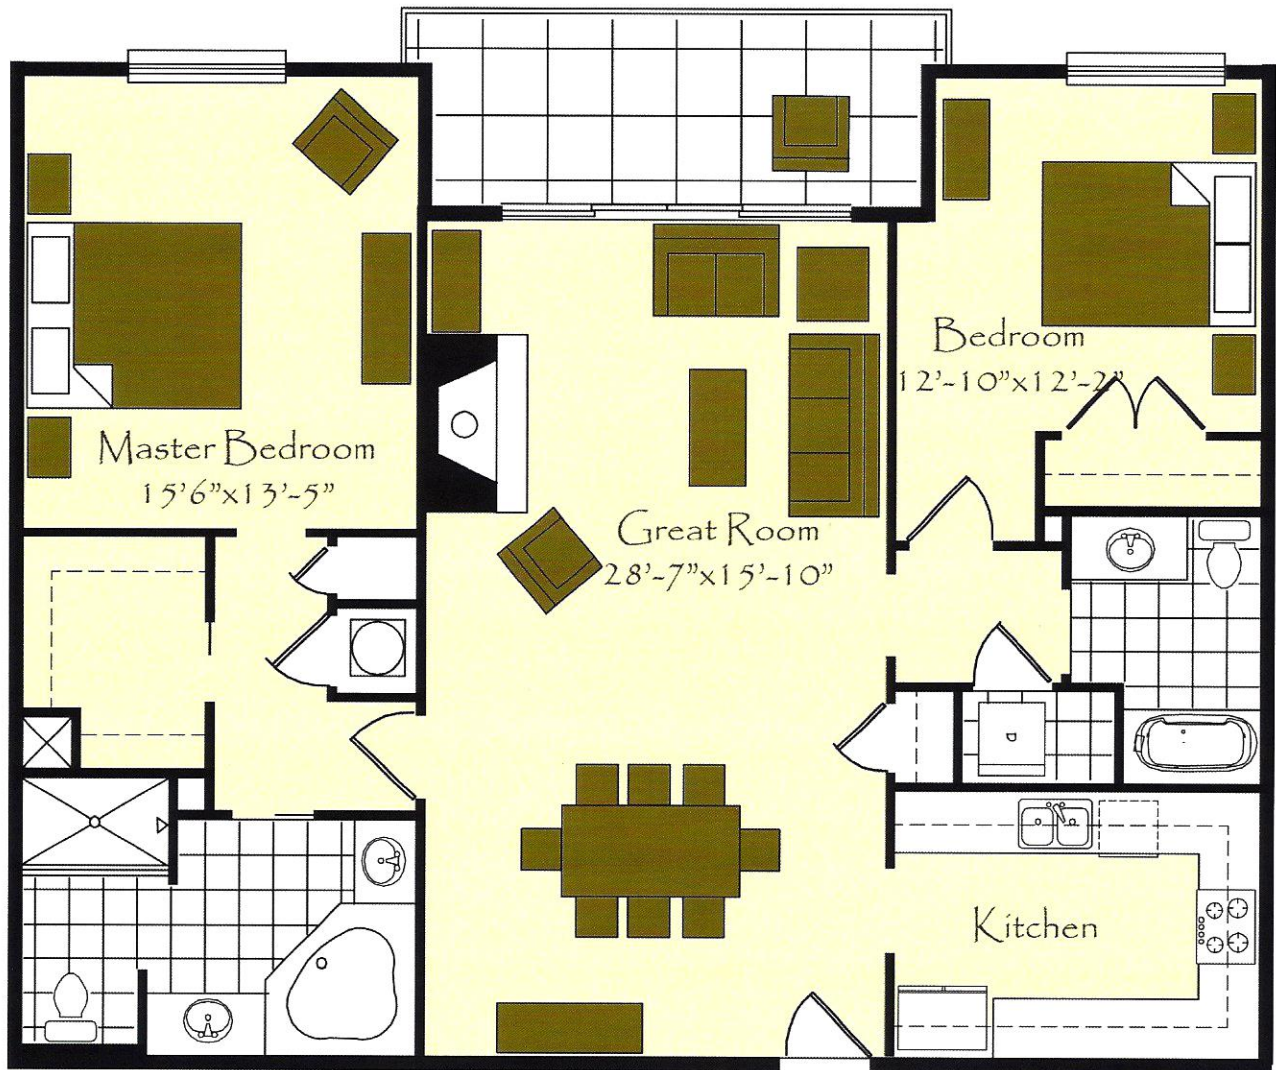

· FRENCH BROAD PLACE ·

LOG HOLLOW FALLS - UNIT 406

2 BEDROOM, 2 BATH

1,340 SQ.FT