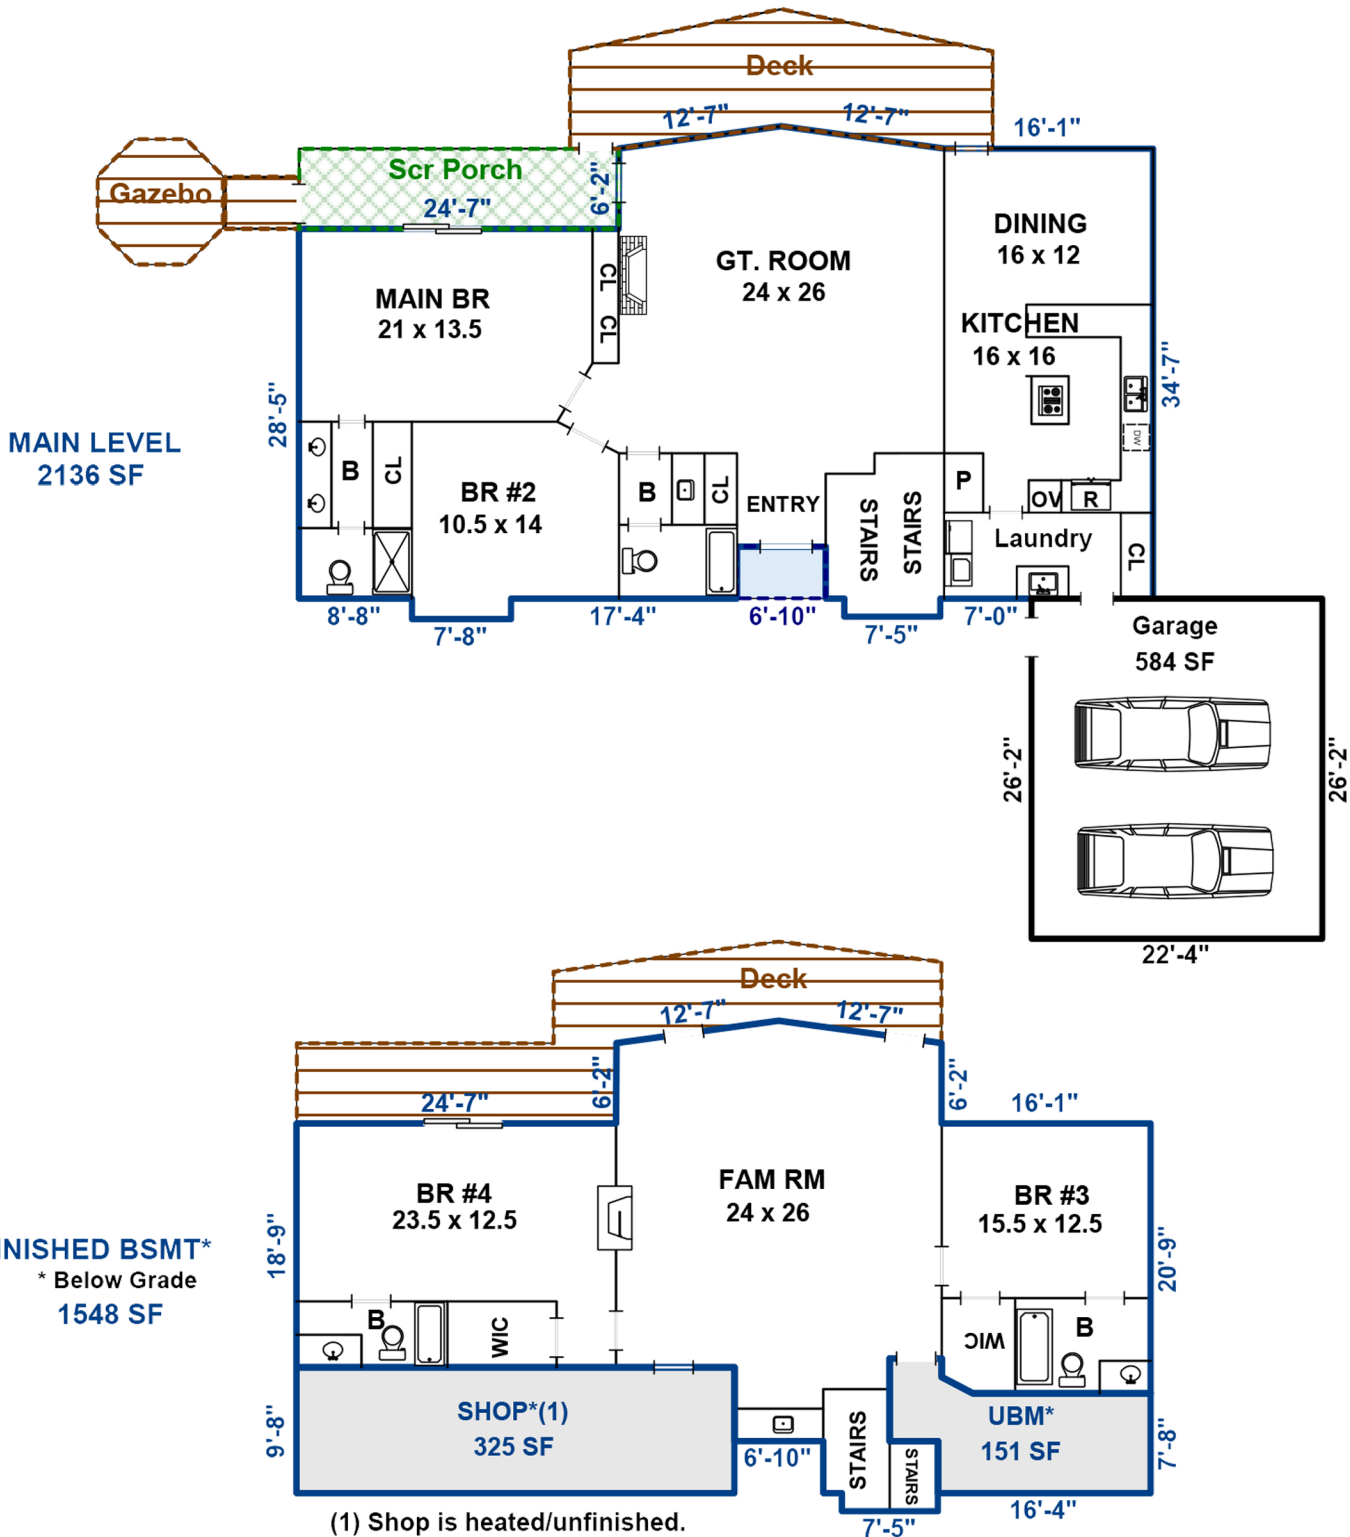

### FINISHED HEATED LIVING AREA

MAIN LEVEL = 2,136 SF  
FINISHED BASEMENT\* = 1,548  
\*BELOW GRADE

TOTAL = 3,684 SF

Interior sketches are for illustration purposes only.

Prepared by Diane L. Jetton, HMS; (828) 553-0171; dlj@pobox.com