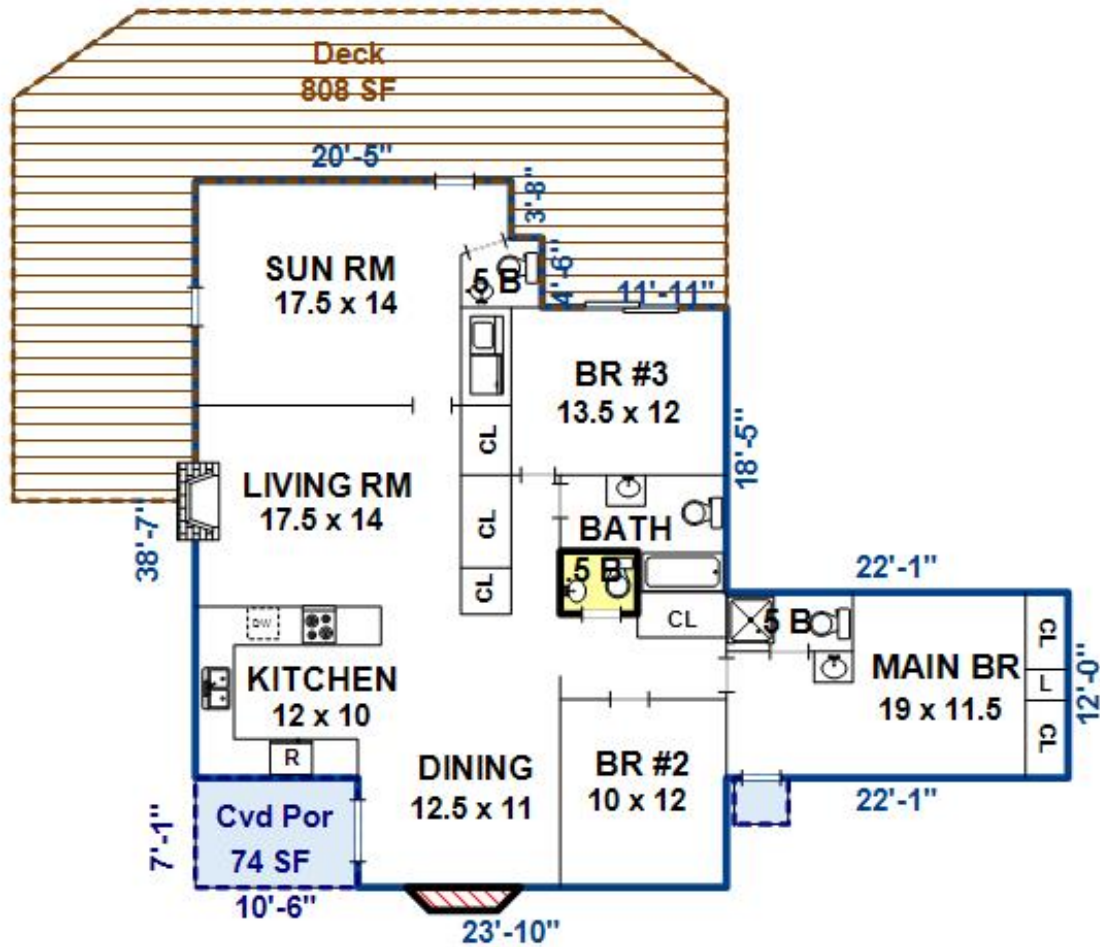

FINISHED HEATED LIVING AREA (FHLA)

1633 SF

 Half bath (20 sf) is finished but has no heat.
It is not included in the FHLA total.