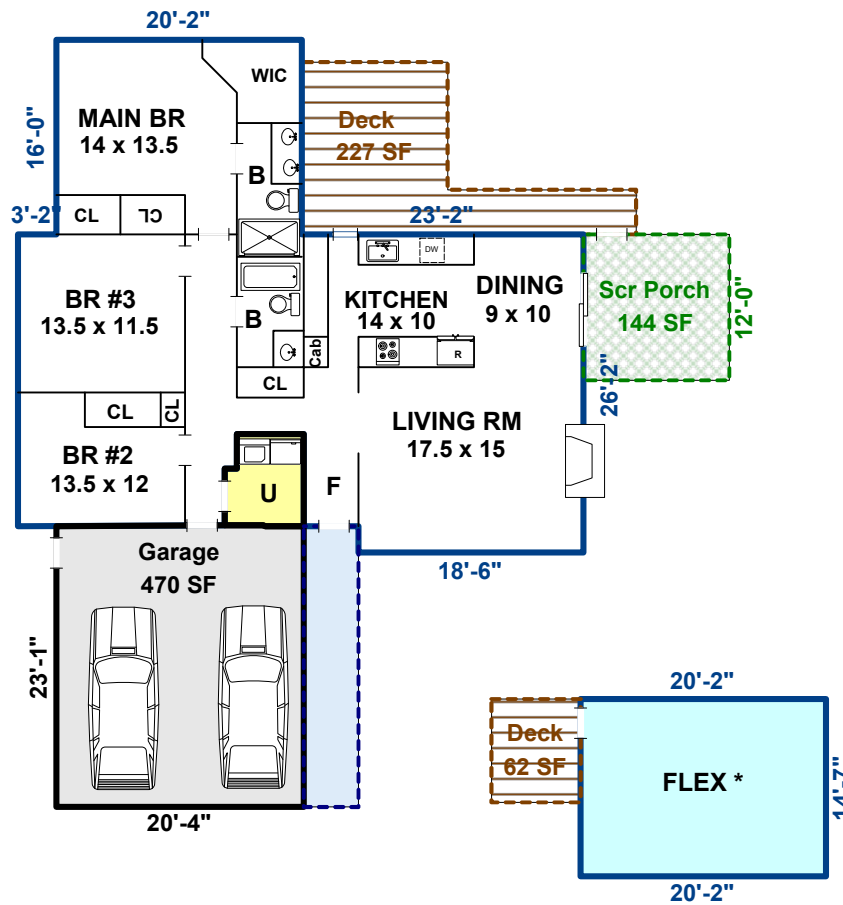

75 DVGA COURT, BREVARD, NC 28712

FINISHED HEATED LIVING AREA (FHLA)

MAIN LEVEL = 1432 SF

OTHER HEATED AREAS

FLEX ROOM* = 294 SF

* Below Grade

 Utility room (46 sf) is finished but has no heat. It is not included in the FHLA total.

 Flex room* (294 sf) is part finished/heated. Outside entry. *Below grade. It is not included in the FHLA.

Interior sketches are for illustration purposes only.

Prepared by Diane L. Jetton, HMS (828)553-0171; dlj@pobox.com