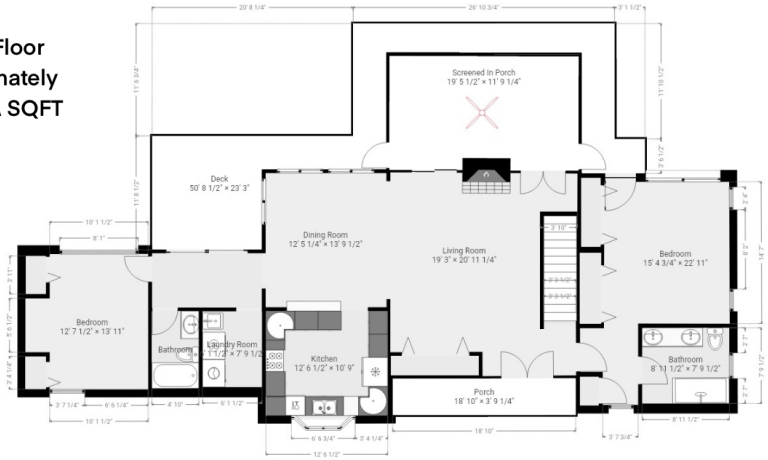

101 Ruffed Grouse Road
Brevard, NC 28712
Approximately 3013 HLA SQFT

Upper Floor
Approximately
1545 HLA SQFT