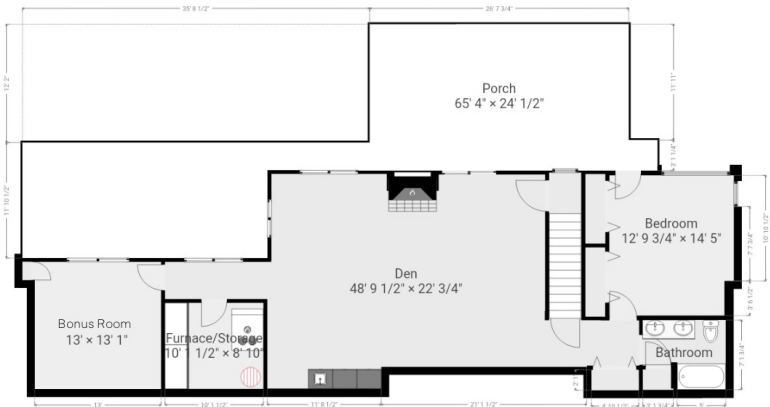

Lower Floor
Approximately
1468 NHLA SQFT