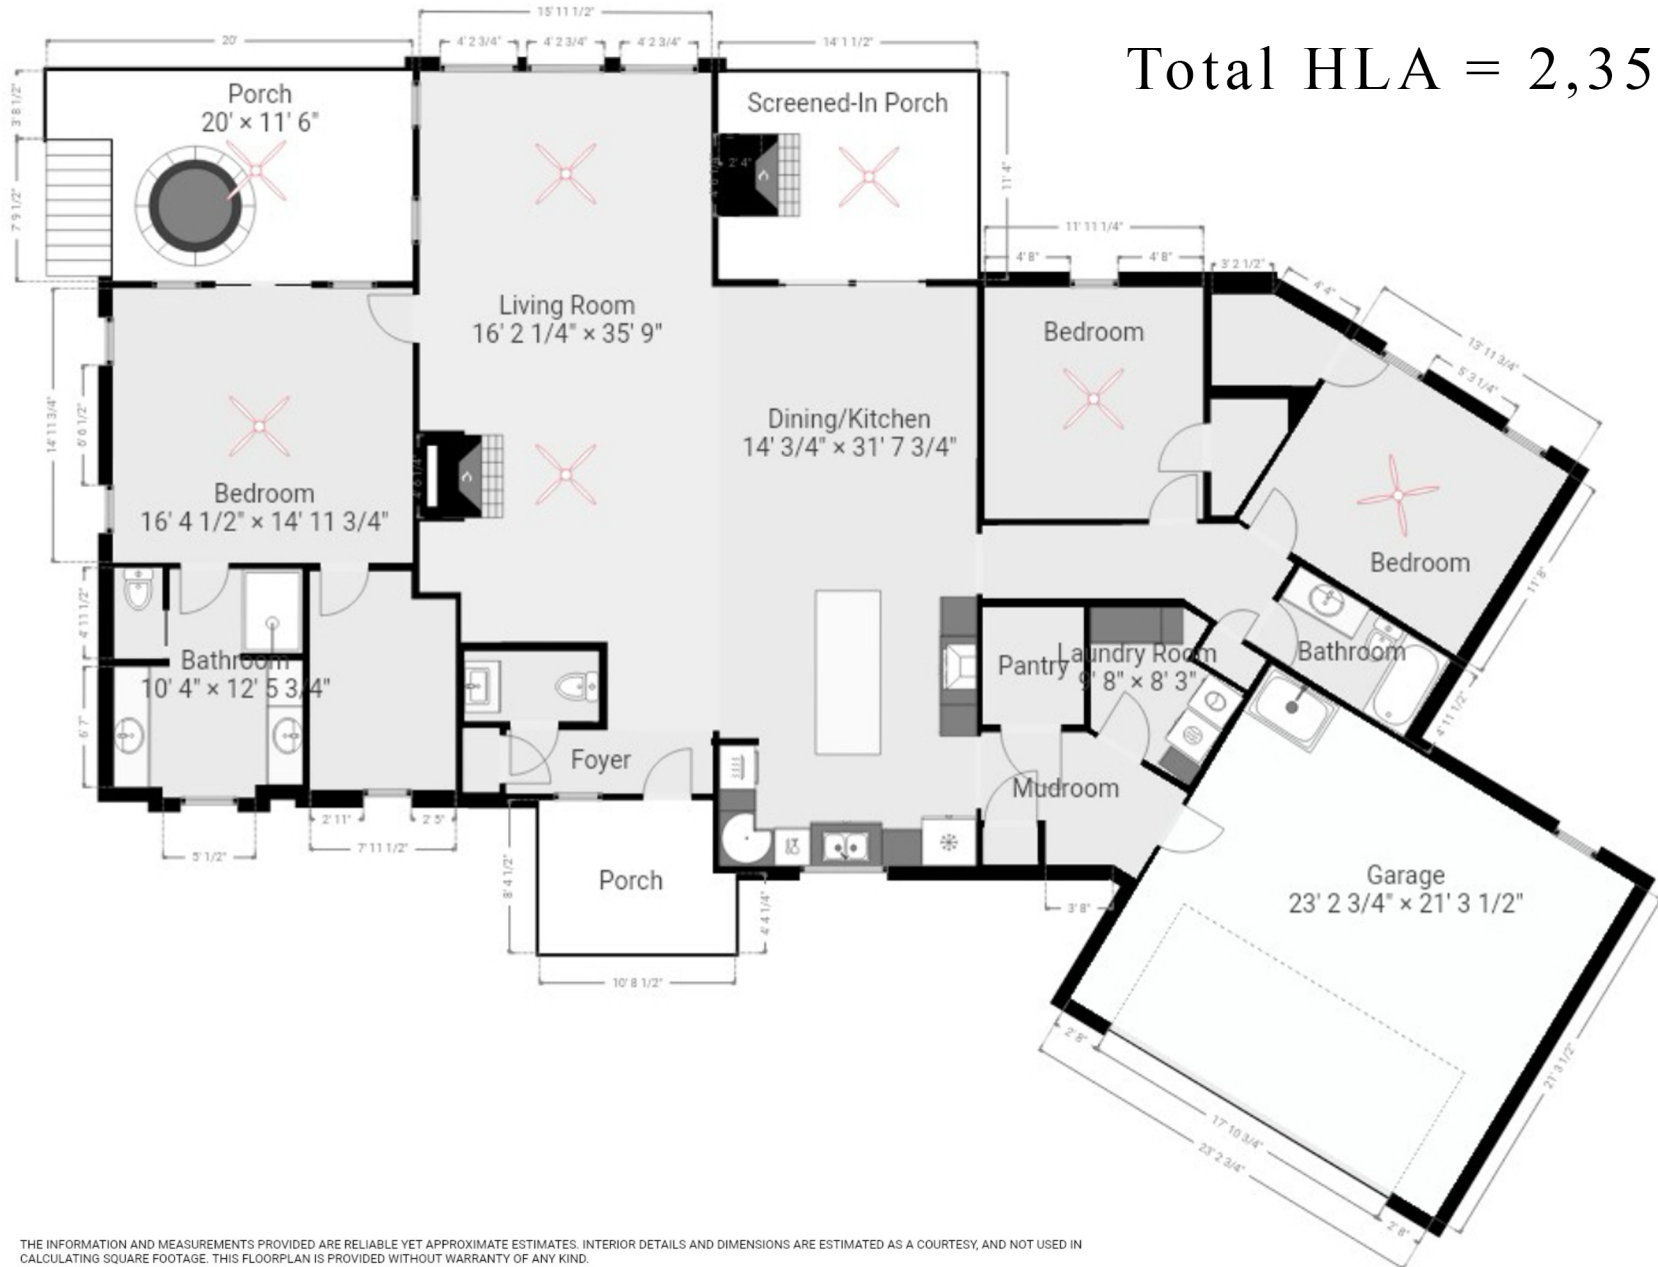

LOOKING GLASS REALTY

100 Amakola Court Brevard, NC 28712

Total HLA = 2,353 SF

THE INFORMATION AND MEASUREMENTS PROVIDED ARE RELIABLE YET APPROXIMATE ESTIMATES. INTERIOR DETAILS AND DIMENSIONS ARE ESTIMATED AS A COURTESY, AND NOT USED IN CALCULATING SQUARE FOOTAGE. THIS FLOORPLAN IS PROVIDED WITHOUT WARRANTY OF ANY KIND.