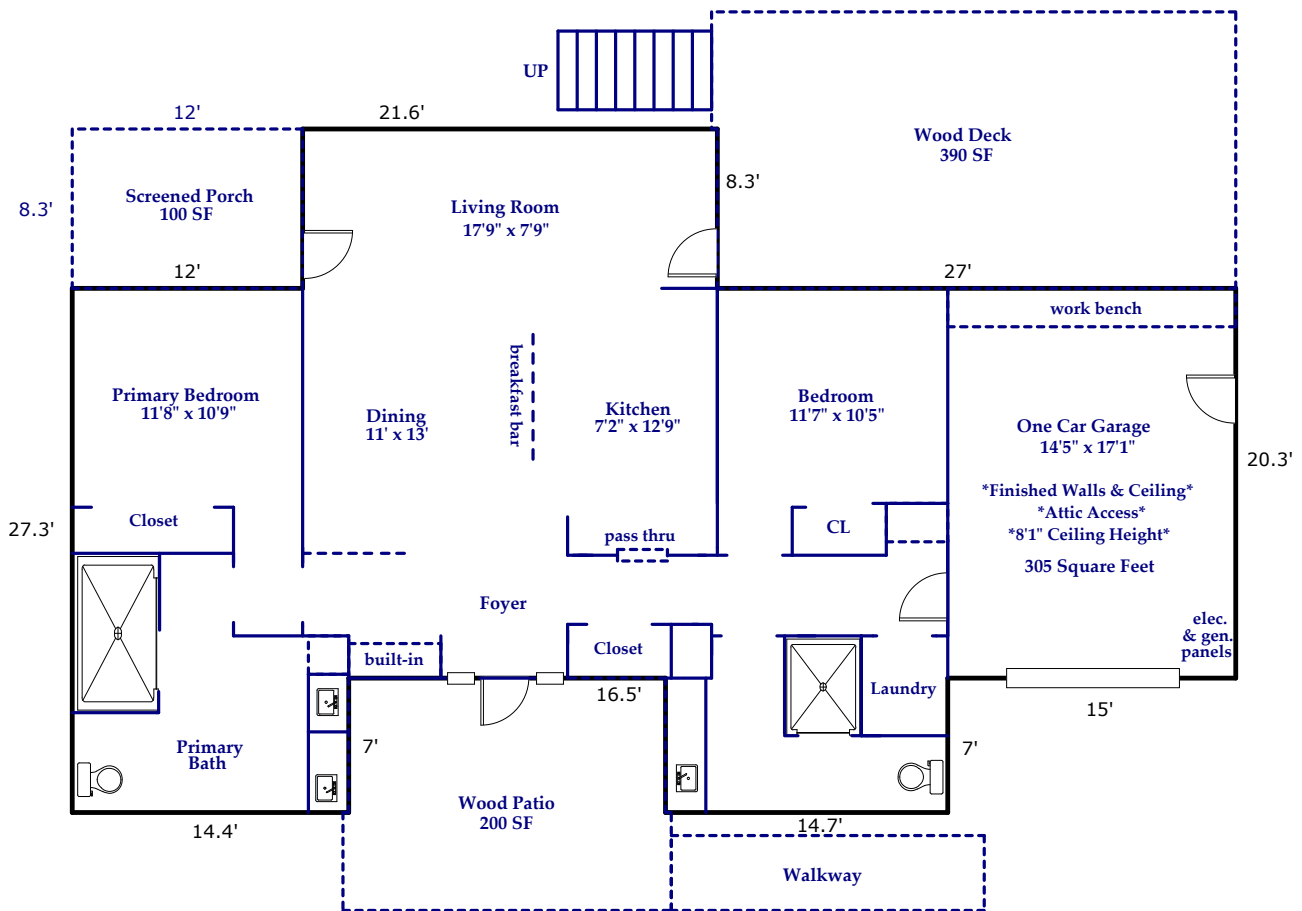

65 White Oak Terrace, Brevard

Approximate Total Finished/Heated Living Area:
1308 Square Feet

Total Square Footage Under Roof for All Finished/Unfinished & Heated/Unheated Areas:
1713 Square Feet

Includes Screened Porch

Prepared by Judy Brouillette-O'Neil: ProPlans of the Carolinas, LLC ©
for Looking Glass Realty

All dimensions are rounded to the nearest .01 and are deemed reliable, but not guaranteed.
Square Footage Calculations determined following ANSI Standards and NCREC House Measuring Square Footage Guidelines.