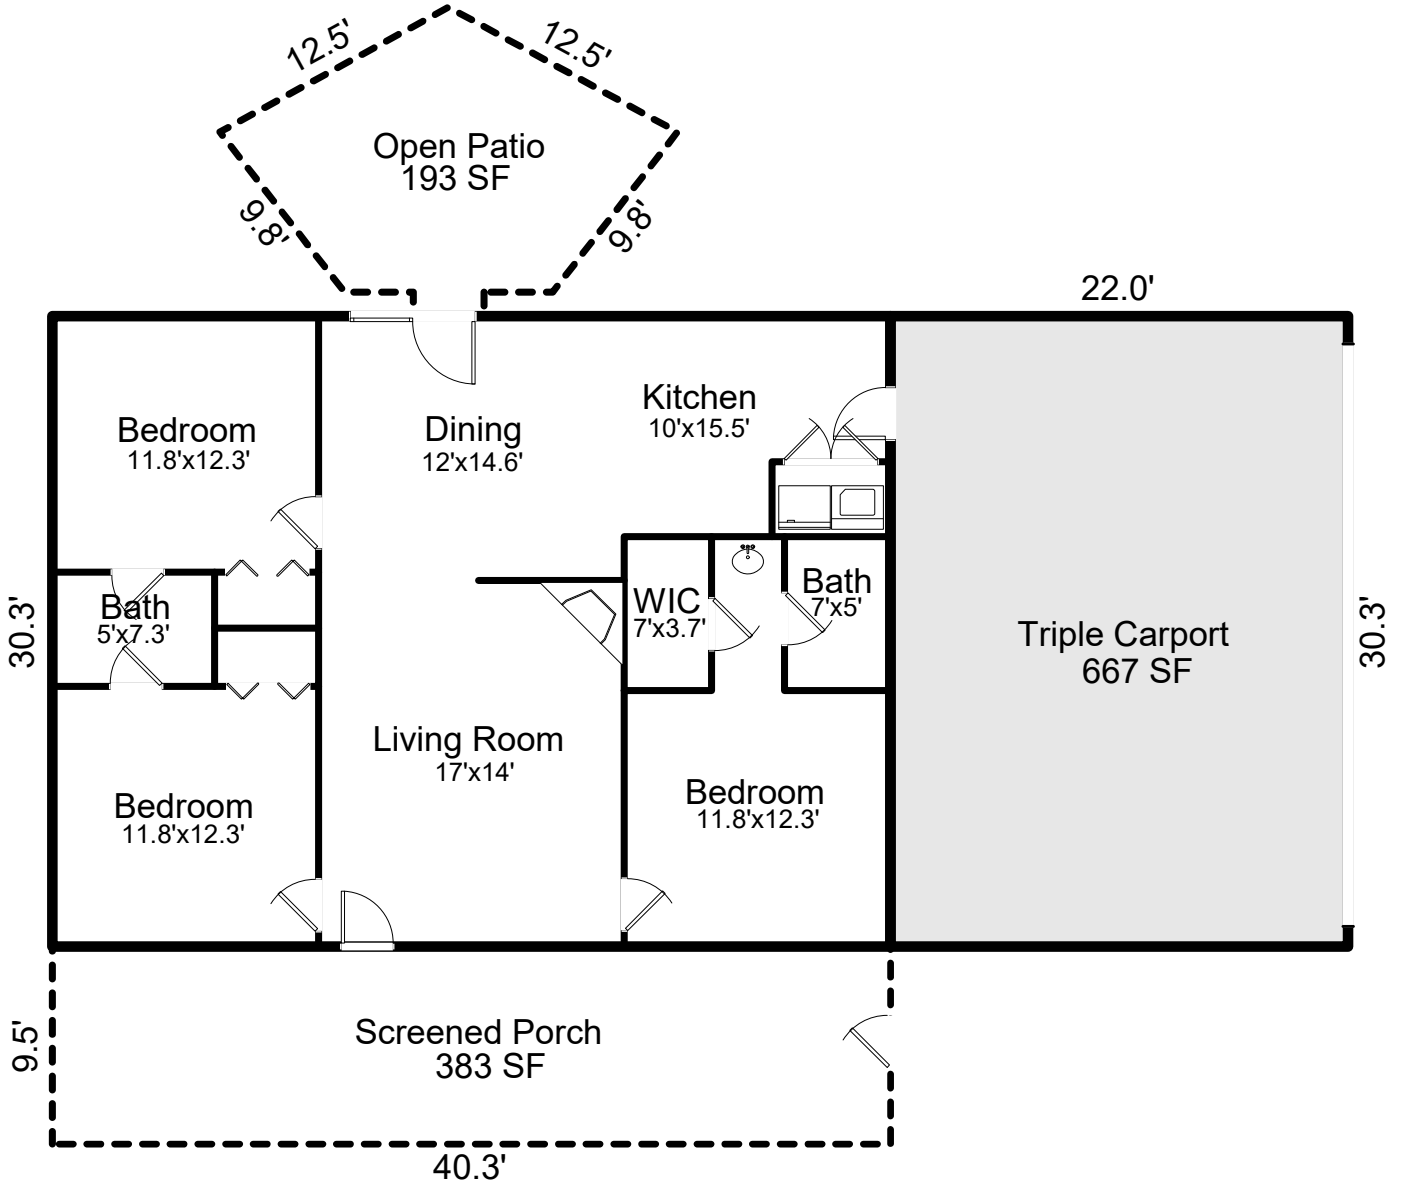

Crow's Nest Floor Plans

Square footage measurements are calculated in accordance to ANSI guidelines

File No.: 240431	Parcel No.:
Property Address: 691 Memory Lane	
City: Saluda	County: Polk
State: NC	ZipCode: 28773
Owner:	
Client: Amy Wood	Client Address: Looking Glass Realty
Appraiser Name:	Inspection Date:

All data contained herein is deemed reliable, however not guaranteed.

TOTAL FINISHED LIVING AREA = 1,221 SF

Crow's Nest Floor Plans

Square footage measurements are calculated in accordance to ANSI guidelines

File No.: 240431	Parcel No.:		
Property Address: 691 Memory Lane			
City: Saluda	County: Polk	State: NC	ZipCode: 28773
Owner:			
Client: Amy Wood	Client Address: Looking Glass Realty		
Appraiser Name:	Inspection Date:		