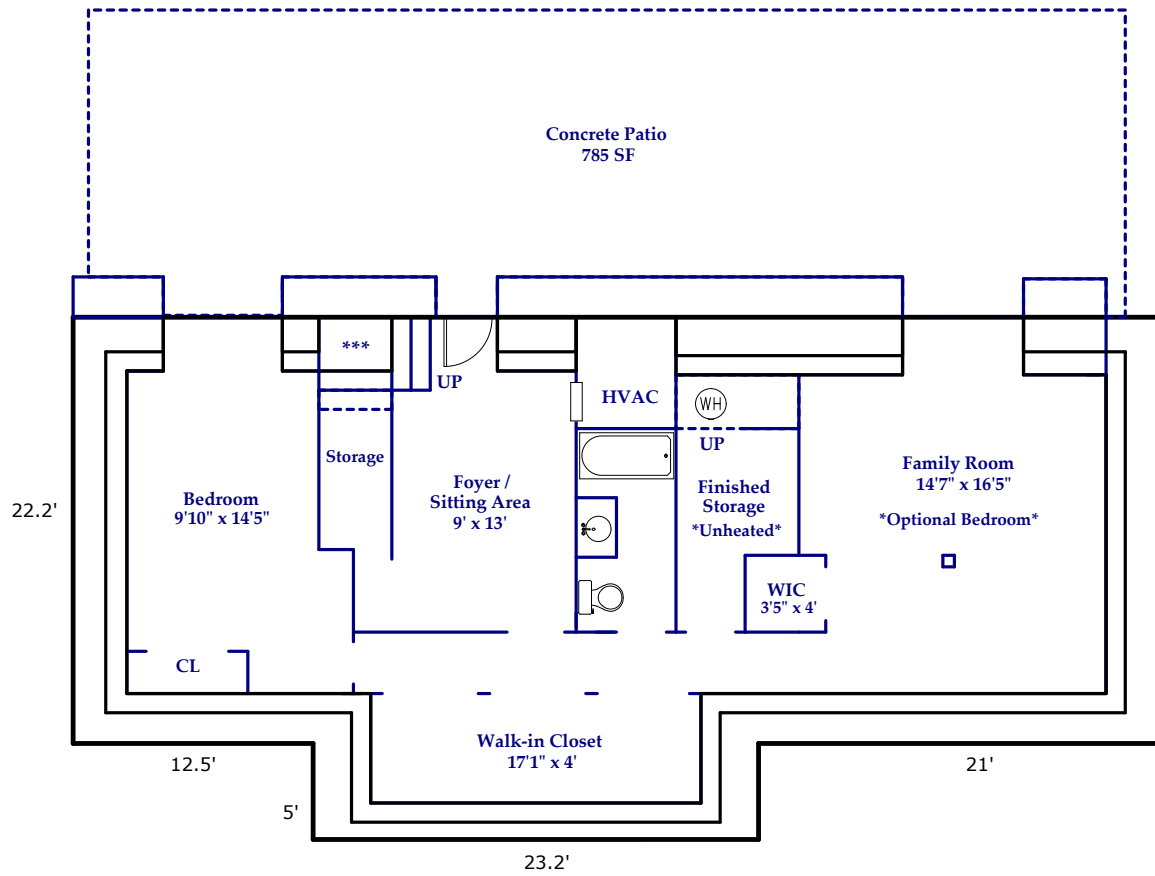

93 Guledisgonihi Court, Brevard

Approximate Total Finished/Heated Living Area:
2365 Square Feet

First Floor: 1315 Square Feet
Below Grade: 1050 Square Feet

FIRST FLOOR
1315 Square Feet

Prepared by Judy Brouillette-O'Neil: ProPlans of the Carolinas, LLC
for Looking Glass Realty

All dimensions are rounded to the nearest .01 and are deemed reliable, but not guaranteed.
Square Footage Calculations determined following ANSI Standards and NCREC House Measuring Square Footage Guidelines.

BELOW GRADE
1154 Square Feet

6'9" - 6'11" Ceiling Height
Duct Work / Heat Chases Above Drop Tile Ceiling

Approximate Total Finished/Heated Living Area:
1050 Square Feet

Non-HLA Areas: 104 Square Feet

5'10" Ceiling Height at Header at Bottom Step
6'7" Ceiling Height at Landing

Total Square Footage Under Roof for All Finished/Unfinished & Heated/Unheated Areas:
3019 Square Feet