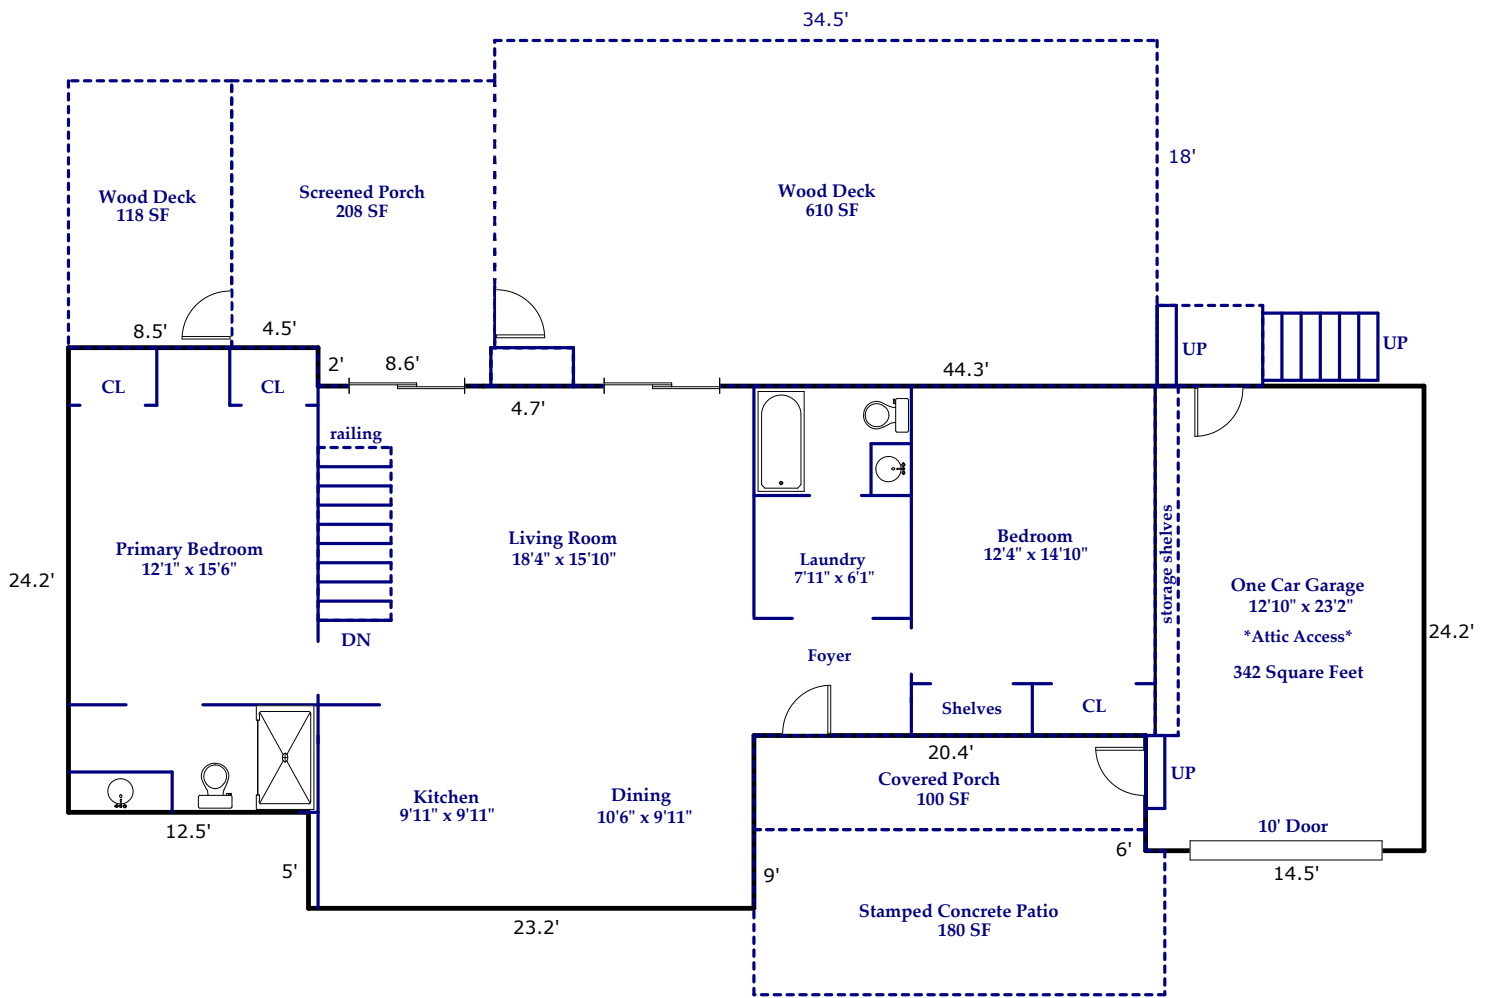

93 Guledisgonihi Court, Brevard

Approximate Total Finished/Heated Living Area:
2365 Square Feet

First Floor: 1315 Square Feet
Below Grade: 1050 Square Feet

FIRST FLOOR
1315 Square Feet

Prepared by Judy Brouillette-O'Neil: ProPlans of the Carolinas, LLC
for Looking Glass Realty

All dimensions are rounded to the nearest .01 and are deemed reliable, but not guaranteed.
Square Footage Calculations determined following ANSI Standards and NCREC House Measuring Square Footage Guidelines.

BELOW GRADE
1154 Square Feet

6'9" - 6'11" Ceiling Height
Duct Work / Heat Chases Above Drop Tile Ceiling

Approximate Total Finished/Heated Living Area:
1050 Square Feet

Non-HLA Areas: 104 Square Feet

5'10" Ceiling Height at Header at Bottom Step
6'7" Ceiling Height at Landing

Total Square Footage Under Roof for All Finished/Unfinished & Heated/Unheated Areas:
3019 Square Feet