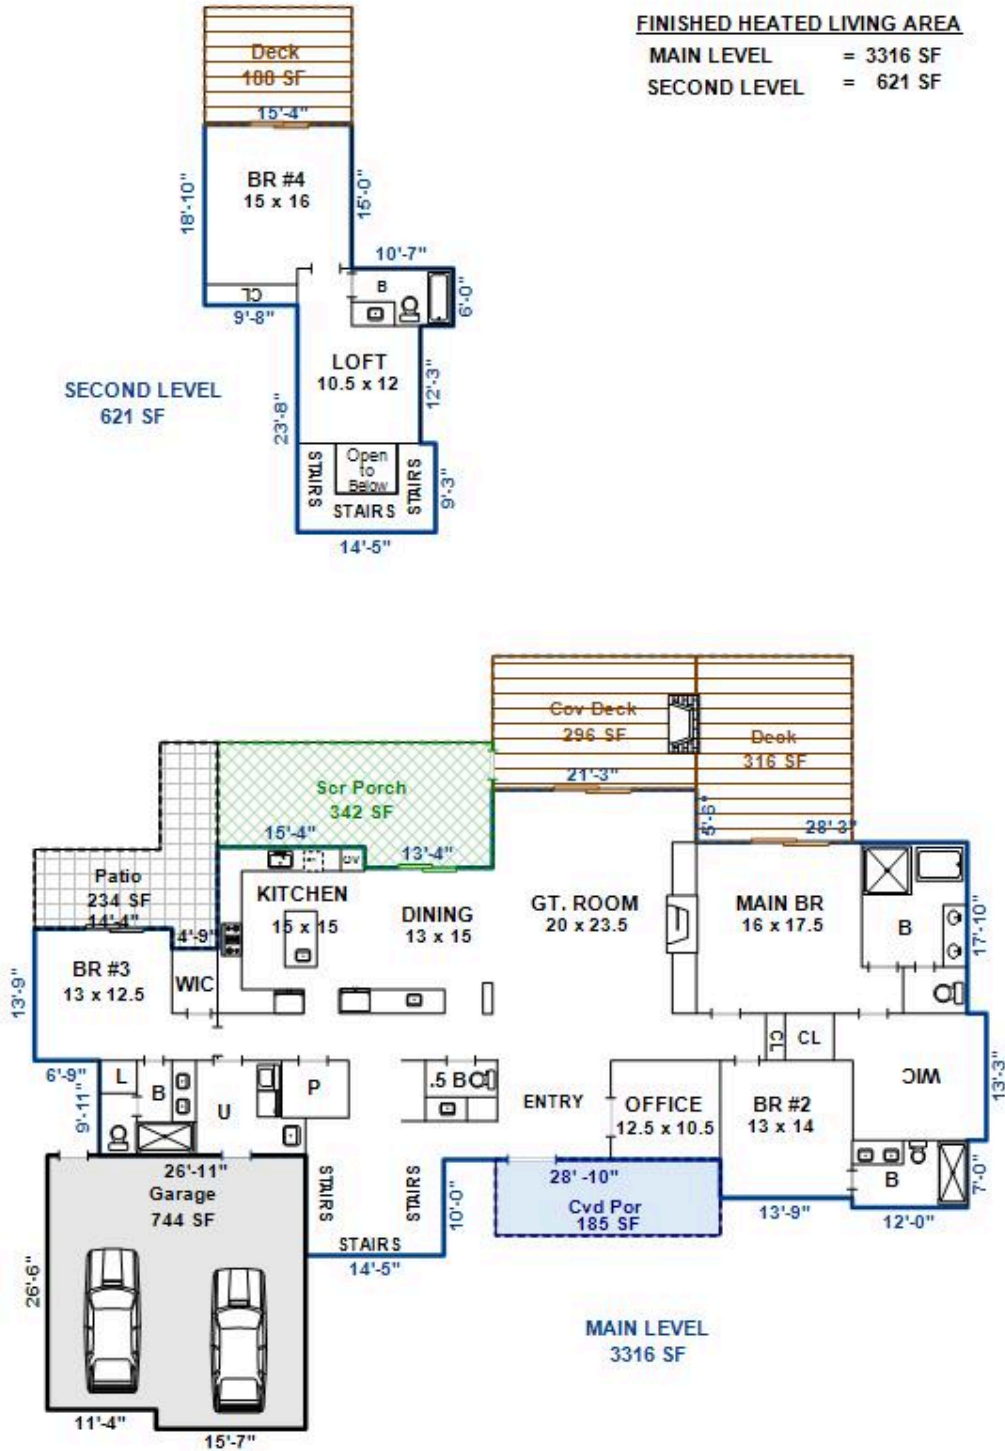

984 EAGLE LAKE DR., BREVARD, NC 28712

Interior sketches are for illustration purposes only.
Prepared by Diane L. Jetton, HMS (828)553-0171; dlj@pobox.com