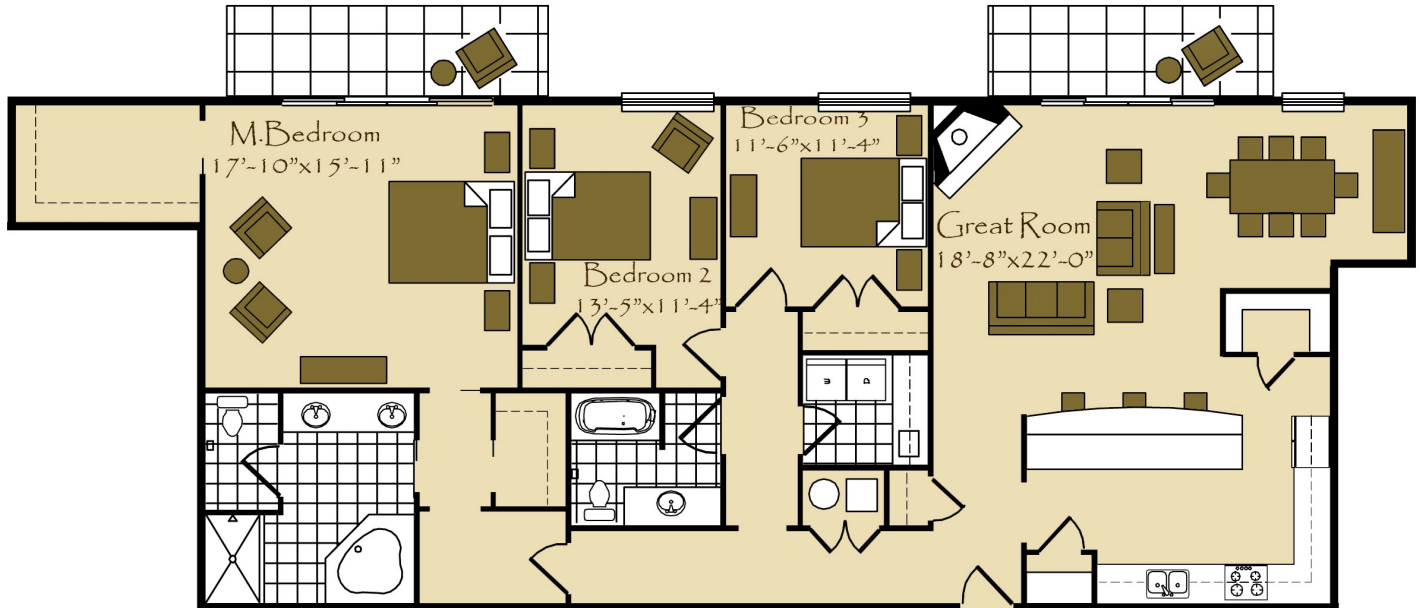

Double Branch Falls

Unit 405

- 3 Bedrooms / 2 Baths
- 2 Balconies with views
- Gas Fireplace
- 2100 Square feet
- Upscale finishes

- 2 Private parking Spaces
- On-site private storage unit
- Access to private rooftop garden area
- Security
- Easy walking to downtown