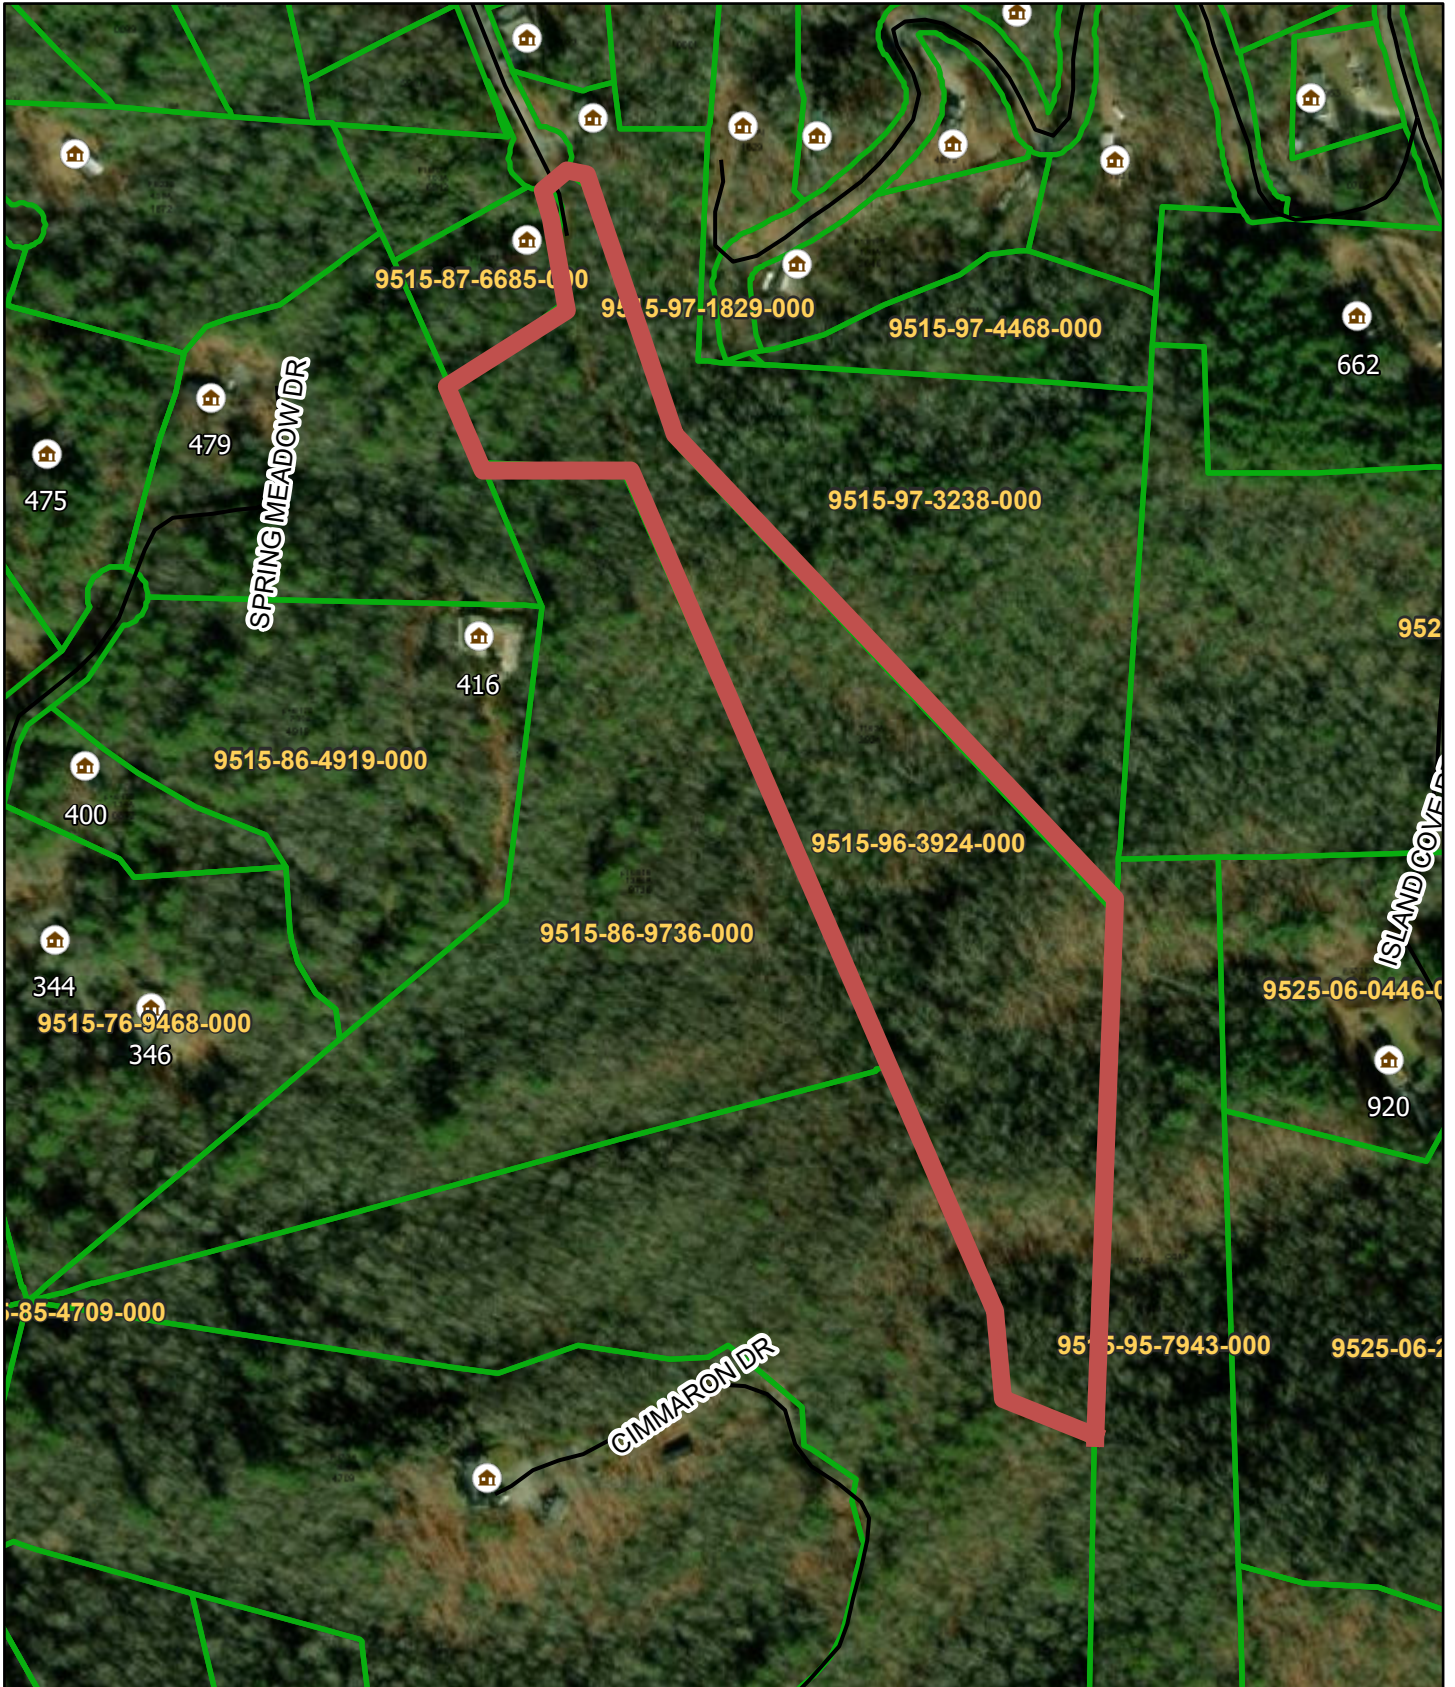

# Transylvania County Tax Map

6/26/2024, 2:40:37 PM

-  Override 1
-  Roads
-  Parcels

NC CGIA, Maxar