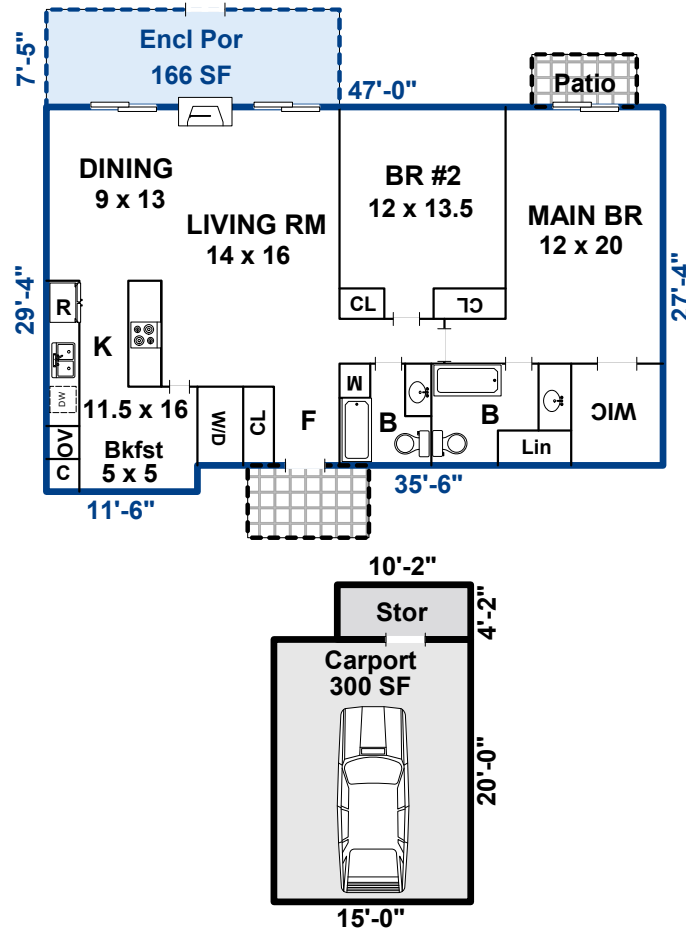

FINISHED HEATED LIVING AREA

1308 SF

Interior sketches are for illustration purposes only.
Prepared by Diane L. Jetton, HMS (828)553-0171; dlj@pobox.com