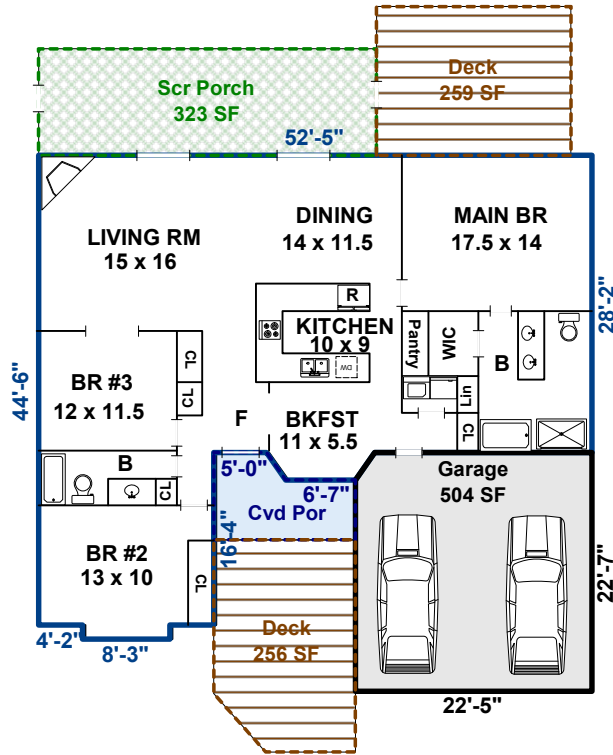

FINISHED HEATED LIVING AREA

1779 SF

Interior sketches are for illustration purposes only.
Prepared by Diane L. Jetton, HMS (828)553-0171; dlj@pobox.com