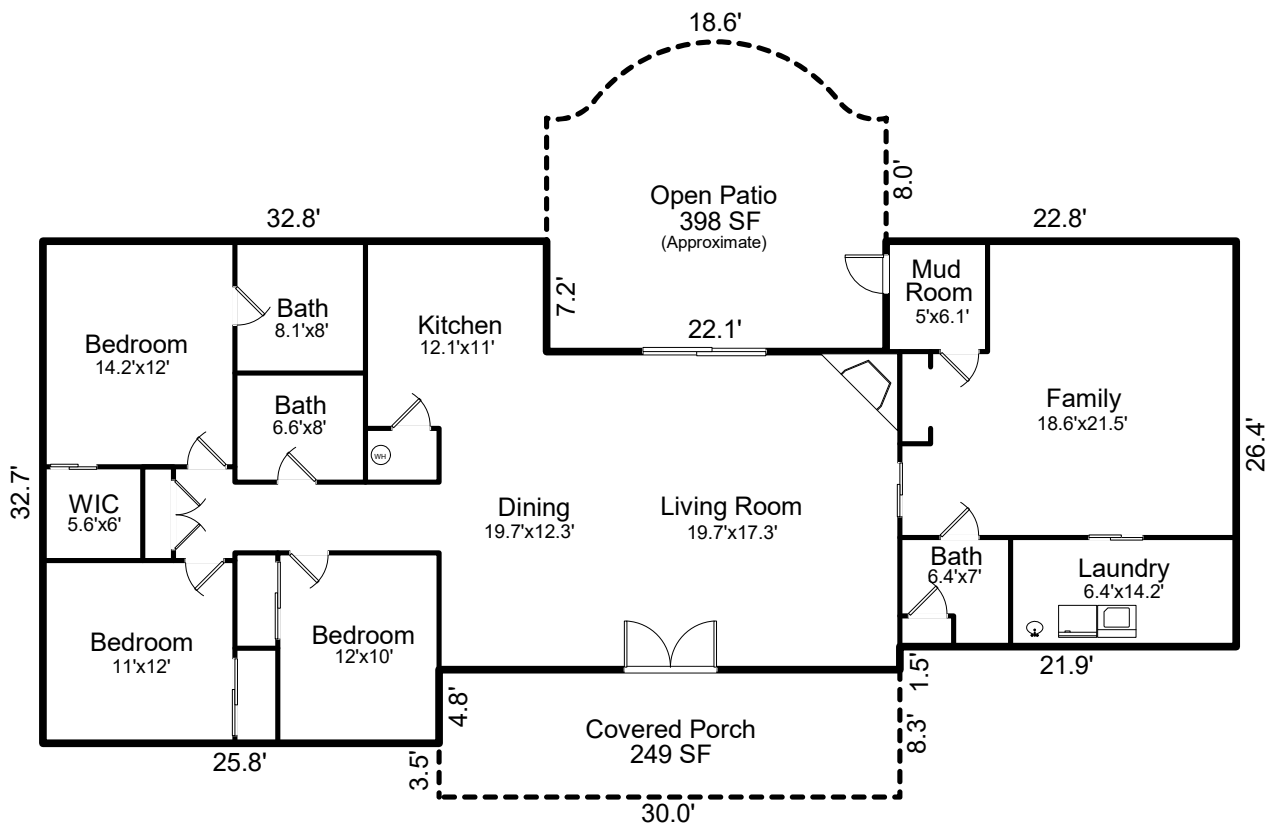

Crow's Nest Floor Plans

Square footage measurements are calculated in accordance to ANSI guidelines

File No.: 240726	Parcel No.:		
Property Address: 1367 Cardinal Road			
City: Brevard	County: Transylvania	State: NC	ZipCode: 28712
Owner:		Client Address: Looking Glass Realty	
Appraiser Name:		Inspection Date:	

All data contained herein is deemed reliable, however not guaranteed.

TOTAL FINISHED LIVING AREA = 2,100 SF

Not Pictured:
Detached Two Car Garage
24.1' x 24.3' = 586 SF

Interior Room Dimensions Are Approximate