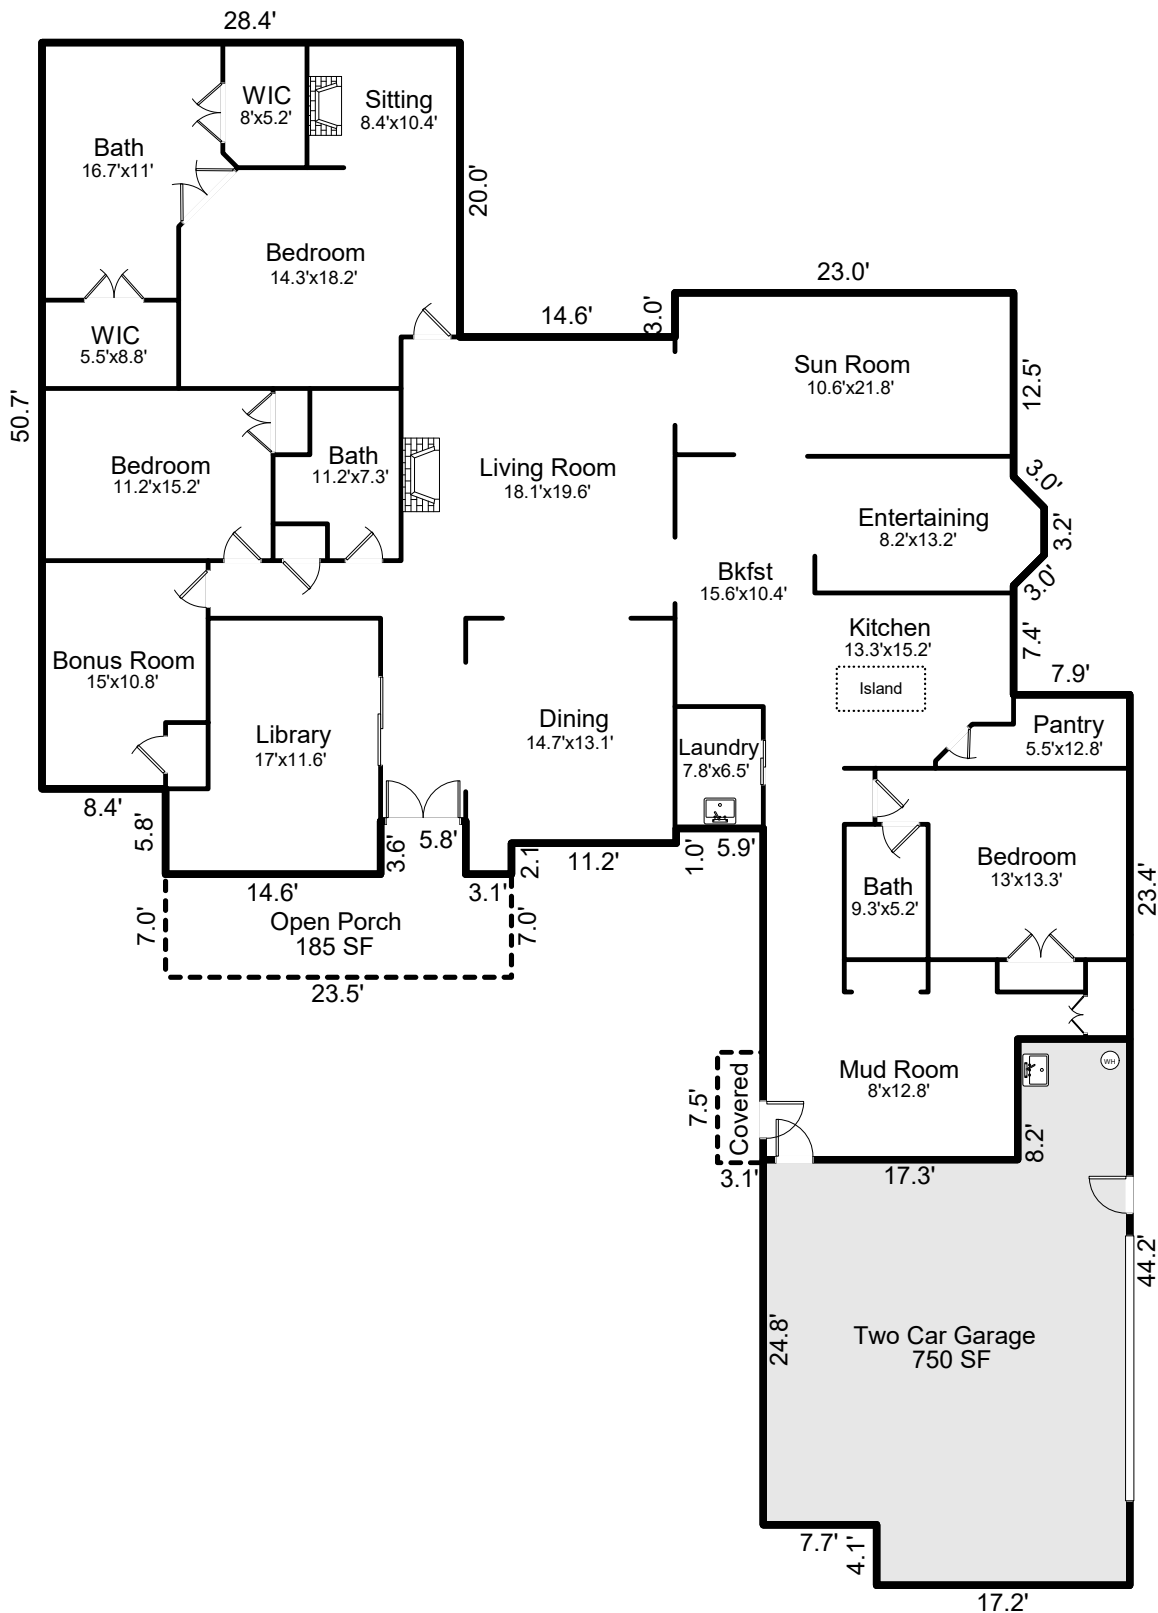

Crow's Nest Floor Plans

Square footage measurements are calculated in accordance to ANSI guidelines

File No.: 240534	Parcel No.:		
Property Address: 31 Piccadilly Place			
City: Brevard	County: Transylvania	State: NC	ZipCode: 28712
Owner:			
Client: Brenda Eav		Client Address: Looking Glass Realty	
Appraiser Name:		Inspection Date:	

All data contained herein is deemed reliable, however not guaranteed.

TOTAL FINISHED LIVING AREA = 3,463 SF

Interior Room Dimensions Are Approximate