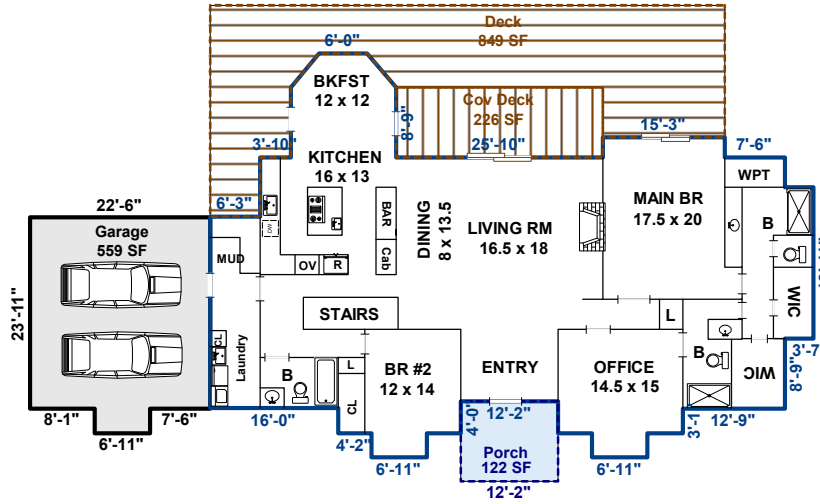

381 UNVDATLVI COURT, BREVARD, NC 28712

FINISHED HEATED LIVING AREA

MAIN LEVEL = 2596 SF

OTHER HEATED AREAS

FINISHED BSMT* = 1101 SF

* Below Grade

MAIN LEVEL

2596 SF

FINISHED BSMT*

1101 SF

* Below Grade

Interior sketches are for illustration purposes only.
Prepared by Diane L. Jetton, HMS (828)553-0171; dlj@pobox.com