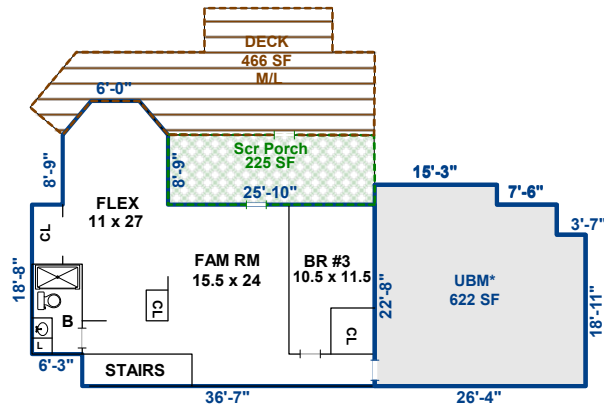

381 UNVDATLVI COURT, BREVARD, NC 28712

FINISHED HEATED LIVING AREA

MAIN LEVEL = 2596 SF

OTHER HEATED AREAS

FINISHED BSMT* = 1101 SF

* Below Grade

MAIN LEVEL

2596 SF

FINISHED BSMT*

1101 SF

* Below Grade

Interior sketches are for illustration purposes only.
Prepared by Diane L. Jetton, HMS (828)553-0171; dlj@pobox.com